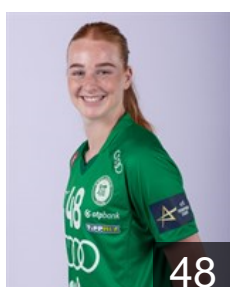

 NOR

Dale Kari Brattset

Position: Line Player
Place of birth: Fredrikstad
Date of birth: 15.02.1991
Height: 180 cm

 NED

Dulfer Kelly

Position: Left Back
Place of birth: Schiedam
Date of birth: 21.03.1994
Height: 186 cm

 HUN

Fodor Csenge Réka

Position: Left Wing
Place of birth: Keszthely
Date of birth: 23.04.1999
Height: 174 cm

 HUN

Gyori Alexa

Position: Goalkeeper
Place of birth: Szombathely
Date of birth: 19.02.2004
Height: 181 cm

 HUN

Gyori-Lukács Viktória

Position: Right Wing
Place of birth: Budapest
Date of birth: 31.10.1995
Height: 168 cm

 NED

Housheer Dione

Position: Right Back
Place of birth: Gendringen
Date of birth: 26.09.1999
Height: 180 cm

 NOR

Hovden Emilie Margrethe

Position: Right Wing
Place of birth: Bergen
Date of birth: 05.04.1996
Height: 168 cm

 DEN

Jörgensen Kristina

Position: Centre Back
Place of birth: Horsens
Date of birth: 17.01.1998
Height: 187 cm