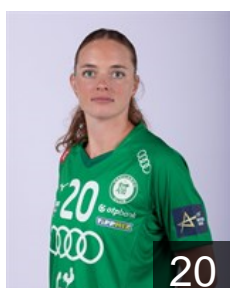

 SWE

Blohm Linn Christina

Position: Line Player
Place of birth: Stockholm
Date of birth: 20.05.1992
Height: 180 cm

 NOR

Breistøl Kristine

Position: Left Back
Place of birth: Oslo
Date of birth: 23.08.1993
Height: 194 cm

 HUN

Fodor Csenge Réka

Position: Left Wing
Place of birth: Keszthely
Date of birth: 23.04.1999
Height: 174 cm

 HUN

Gyori Alexa

Position: Goalkeeper
Place of birth: Szombathely
Date of birth: 19.02.2004
Height: 181 cm

 HUN

Gyori-Lukács Viktória

Position: Right Wing
Place of birth: Budapest
Date of birth: 31.10.1995
Height: 168 cm

 NED

Housheer Dione

Position: Right Back
Place of birth: Gendringen
Date of birth: 26.09.1999
Height: 180 cm

 NOR

Hovden Emilie Margrethe

Position: Right Wing
Place of birth: Bergen
Date of birth: 05.04.1996
Height: 168 cm

 DEN

Jörgensen Kristina

Position: Centre Back
Place of birth: Horsens
Date of birth: 17.01.1998
Height: 187 cm