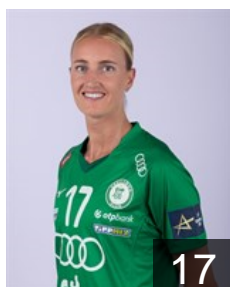

CLUB COMPETITIONS - DELEGATION LIST

EHF Champions League Women 2024/25

WOMEN'S

 HUN Györi Audi ETO KC - Players

 BRA

Almeida de Paula B.

Position: Left Back
Place of birth: Campestre/MG
Date of birth: 26.09.1996
Height: 170 cm

 SWE

Blohm Linn Christina

Position: Line Player
Place of birth: Stockholm
Date of birth: 20.05.1992
Height: 180 cm

 NOR

Breistøl Kristine

Position: Left Back
Place of birth: Oslo
Date of birth: 23.08.1993
Height: 194 cm

 NOR

Dale Kari Brattset

Position: Line Player
Place of birth: Fredrikstad
Date of birth: 15.02.1991
Height: 180 cm

 NED

Dulfer Kelly

Position: Left Back
Place of birth: Schiedam
Date of birth: 21.03.1994
Height: 186 cm

 HUN

Fodor Csenge Réka

Position: Left Wing
Place of birth: Keszthely
Date of birth: 23.04.1999
Height: 174 cm

 HUN

Gyori Alexa

Position: Goalkeeper
Place of birth: Szombathely
Date of birth: 19.02.2004
Height: 181 cm