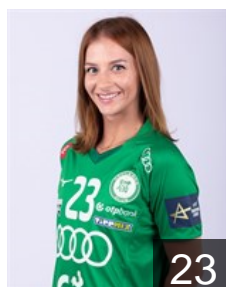

 SWE

Blohm Linn Christina

Position: Line Player
Place of birth: Stockholm
Date of birth: 20.05.1992
Height: 180 cm

 NOR

Breistøl Kristine

Position: Left Back
Place of birth: Oslo
Date of birth: 23.08.1993
Height: 194 cm

 NOR

Dale Kari Brattset

Position: Line Player
Place of birth: Fredrikstad
Date of birth: 15.02.1991
Height: 180 cm

 NED

Dulfer Kelly

Position: Left Back
Place of birth: Schiedam
Date of birth: 21.03.1994
Height: 186 cm

 HUN

Fodor Csenge Réka

Position: Left Wing
Place of birth: Keszthely
Date of birth: 23.04.1999
Height: 174 cm

 HUN

Gyori Alexa

Position: Goalkeeper
Place of birth: Szombathely
Date of birth: 19.02.2004
Height: 181 cm

 HUN

Gyori-Lukács Viktória

Position: Right Wing
Place of birth: Budapest
Date of birth: 31.10.1995
Height: 168 cm

 NED

Housheer Dione

Position: Right Back
Place of birth: Gendringen
Date of birth: 26.09.1999
Height: 180 cm