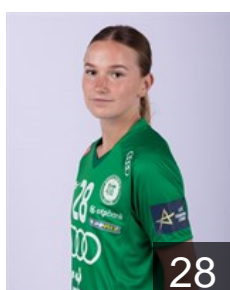

 HUN

Rédecsi Polett

Position: Centre Back
Place of birth: Csorna
Date of birth: 21.02.2006
Height: -

 KOR

Ryu Eun Hee

Position: Right Back
Place of birth: Incheon
Date of birth: 24.02.1990
Height: 180 cm

 FRA

Sako Hatadou

Position: Goalkeeper
Place of birth: TOURNAN EN
Date of birth: 21.10.1995
Height: 173 cm

 HUN

Szár Evelin

Position: Line Player
Place of birth: Mohács
Date of birth: 23.04.2006
Height: 169 cm

 HUN

Takács Maja Márta

Position: Right Back
Place of birth: Győr
Date of birth: 30.07.2008
Height: -

 DEN

Toft Sandra

Position: Goalkeeper
Place of birth: GRIBSKOV
Date of birth: 18.10.1989
Height: 176 cm

 NED

van Wetering Bo

Position: Left Wing
Place of birth: Heerhugowaard
Date of birth: 05.10.1999
Height: 172 cm

 HUN

Varga Dalma

Position: Right Wing
Place of birth: Miskolc
Date of birth: 16.12.2006
Height: 166 cm