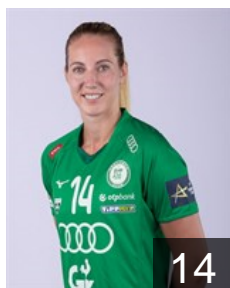

CLUB COMPETITIONS - DELEGATION LIST

EHF Champions League Women 2024/25

WOMEN'S

 HUN Györi Audi ETO KC - Players

 BRA

Almeida de Paula B.

Position: Left Back
Place of birth: Campestre/MG
Date of birth: 26.09.1996
Height: 170 cm

 SWE

Blohm Linn Christina

Position: Line Player
Place of birth: Stockholm
Date of birth: 20.05.1992
Height: 180 cm

 NOR

Breistøl Kristine

Position: Left Back
Place of birth: Oslo
Date of birth: 23.08.1993
Height: 194 cm

 NOR

Dale Kari Brattset

Position: Line Player
Place of birth: Fredrikstad
Date of birth: 15.02.1991
Height: 180 cm

 NED

Dulfer Kelly

Position: Left Back
Place of birth: Schiedam
Date of birth: 21.03.1994
Height: 186 cm