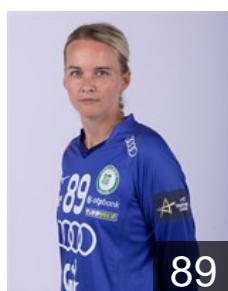

DEN

Toft Sandra

Position: Goalkeeper
Place of birth: GRIBSKOV
Date of birth: 18.10.1989
Height: 176 cm