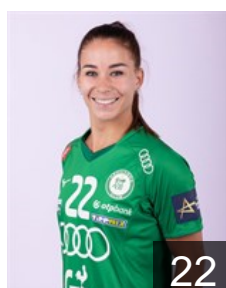

 SWE

Blohm Linn Christina

Position: Line Player
Place of birth: Stockholm
Date of birth: 20.05.1992
Height: 180 cm

 NOR

Breistøl Kristine

Position: Left Back
Place of birth: Oslo
Date of birth: 23.08.1993
Height: 194 cm

 NOR

Dale Kari Brattset

Position: Line Player
Place of birth: Fredrikstad
Date of birth: 15.02.1991
Height: 180 cm

 NED

Dulfer Kelly

Position: Left Back
Place of birth: Schiedam
Date of birth: 21.03.1994
Height: 186 cm

 HUN

Fodor Csenge Réka

Position: Left Wing
Place of birth: Keszthely
Date of birth: 23.04.1999
Height: 174 cm

 HUN

Gyori Alexa

Position: Goalkeeper
Place of birth: Szombathely
Date of birth: 19.02.2004
Height: 181 cm

 HUN

Gyori-Lukács Viktória

Position: Right Wing
Place of birth: Budapest
Date of birth: 31.10.1995
Height: 168 cm

 NED

Housheer Dione

Position: Right Back
Place of birth: Gendringen
Date of birth: 26.09.1999
Height: 180 cm