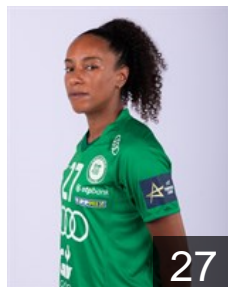

 NOR

Hovden Emilie Margrethe

Position: Right Wing
Place of birth: Bergen
Date of birth: 05.04.1996
Height: 168 cm

 DEN

Jörgensen Kristina

Position: Centre Back
Place of birth: Horsens
Date of birth: 17.01.1998
Height: 187 cm

 HUN

Keceli-Mészáros Renáta

Position: Centre Back
Place of birth: Szeged
Date of birth: 10.10.2006
Height: -

CLUB COMPETITIONS - DELEGATION LIST

EHF Champions League Women 2024/25

WOMEN'S

 HUN Györi Audi ETO KC - Players

 NOR

Kristiansen V.

Position: Left Back
Place of birth: Stavanger
Date of birth: 10.07.1990
Height: 174 cm

 FRA

Nze Minko Estelle Veronique

Position: Centre Back
Place of birth: Saint-Sébastien-
Date of birth: 11.08.1991
Height: 171 cm

 HUN

Rédecsi Polett

Position: Centre Back
Place of birth: Csorna
Date of birth: 21.02.2006
Height: -

 KOR

Ryu Eun Hee

Position: Right Back
Place of birth: Incheon
Date of birth: 24.02.1990
Height: 180 cm

 FRA