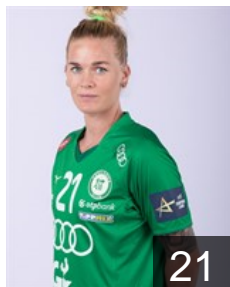

 NOR

Hovden Emilie Margrethe

Position: Right Wing
Place of birth: Bergen
Date of birth: 05.04.1996
Height: 168 cm

 DEN

Jörgensen Kristina

Position: Centre Back
Place of birth: Horsens
Date of birth: 17.01.1998
Height: 187 cm

 HUN

Keceli-Mészáros Renáta

Position: Centre Back
Place of birth: Szeged
Date of birth: 10.10.2006
Height: -

CLUB COMPETITIONS - DELEGATION LIST

EHF Champions League Women 2024/25

WOMEN'S

 HUN Györi Audi ETO KC - Players

 NOR

Kristiansen V.

Position: Left Back
Place of birth: Stavanger
Date of birth: 10.07.1990
Height: 174 cm

 FRA

Nze Minko Estelle Veronique

Position: Centre Back
Place of birth: Saint-Sébastien-
Date of birth: 11.08.1991
Height: 171 cm