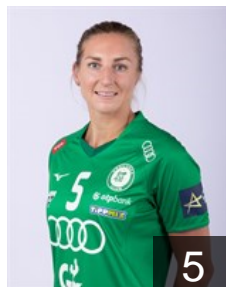

CLUB COMPETITIONS - DELEGATION LIST

EHF Champions League Women 2024/25

WOMEN'S

 HUN Györi Audi ETO KC - Players

 BRA

Almeida de Paula B.

Position: Left Back
Place of birth: Campestre/MG
Date of birth: 26.09.1996
Height: 170 cm

 SWE

Blohm Linn Christina

Position: Line Player
Place of birth: Stockholm
Date of birth: 20.05.1992
Height: 180 cm

 NOR

Breistøl Kristine

Position: Left Back
Place of birth: Oslo
Date of birth: 23.08.1993
Height: 194 cm

 NOR

Dale Kari Brattset

Position: Line Player
Place of birth: Fredrikstad
Date of birth: 15.02.1991
Height: 180 cm

 NED

Dulfer Kelly

Position: Left Back
Place of birth: Schiedam
Date of birth: 21.03.1994
Height: 186 cm