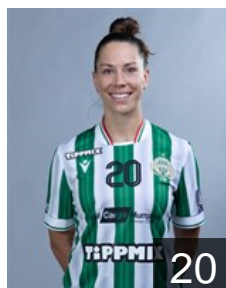

CLUB COMPETITIONS - DELEGATION LIST

EHF Champions League Women 2024/25

WOMEN'S

HUN FTC-Rail Cargo Hungaria - Players

HUN

Balázs Bítia

Position: Right Wing
Place of birth: Budapest
Date of birth: 14.08.2006
Height: 173 cm

41

HUN

Balogh Veronika Borbála

Position: Left Back
Place of birth: Budapest
Date of birth: 10.07.2007
Height: 174 cm

10

HUN

Böde-Bíró Blanka

Position: Goalkeeper
Place of birth: Vac
Date of birth: 22.09.1994
Height: 187 cm

16

GER

Bök Emily

Position: Left Back
Place of birth: Buxtehude
Date of birth: 26.04.1998
Height: 182 cm

20

HUN

Bordás Réka

Position: Line Player
Place of birth: Karcag
Date of birth: 26.08.1997
Height: 184 cm

58

SRB

Cvijic Dragana

Position: Line Player
Place of birth: Belgrade
Date of birth: 15.03.1990
Height: 183 cm

72

RUS

Dmitrieva Daria

Position: Centre Back
Place of birth: Togliatti
Date of birth: 09.08.1995
Height: 181 cm