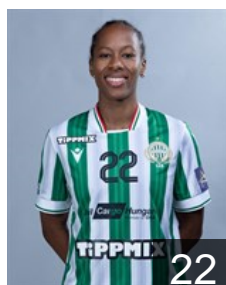

97

FRA

Glauser Laura

Position: Goalkeeper
Place of birth: Besancon
Date of birth: 20.08.1993
Height: 178 cm

1

HUN

Hársfalvi Júlia

Position: Left Wing
Place of birth: Zalaegerszeg
Date of birth: 12.11.1996
Height: 168 cm

15

HUN

Himer Laura

Position: Centre Back
Place of birth: Békéscsaba
Date of birth: 22.08.2007
Height: 174 cm

96

CLUB COMPETITIONS - DELEGATION LIST

EHF Champions League Women 2024/25

WOMEN'S

 HUN *FTC-Rail Cargo Hungaria - Players*

 HUN

Janurik Kinga

Position: Goalkeeper
Place of birth: Budapest
Date of birth: 06.11.1991
Height: 176 cm

 FRA

Kanor Orlane

Position: Left Back
Place of birth: Guadeloupe
Date of birth: 16.06.1997
Height: 178 cm

 HUN

Klujber Katrin Gitta

Position: Right Back
Place of birth: Budapest
Date of birth: 21.04.1999
Height: 169 cm

 SRB

Lekic Andrea

Position: Centre Back
Place of birth: Belgrade
Date of birth: 06.09.1987
Height: 178 cm