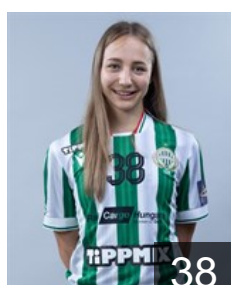

 NED

Malestein Antje Angela

Position: Right Wing
Place of birth: Baam
Date of birth: 31.01.1993
Height: 173 cm

 HUN

Márton Gréta

Position: Left Wing
Place of birth: Mohács
Date of birth: 03.10.1999
Height: 172 cm

 RUS

Maslova Valeriia

Position: Right Back
Place of birth: Rostov
Date of birth: 23.01.2001
Height: 188 cm

 HUN

Papp Dorka

Position: Right Wing
Place of birth: Budapest
Date of birth: 26.07.2006
Height: 165 cm

 HUN

Simon Petra Anna

Position: Centre Back
Place of birth: Budapest
Date of birth: 12.11.2004
Height: 168 cm

 HUN

Szeibert Anna Rebeka

Position: Left Back
Place of birth: Tatabánya
Date of birth: 08.04.2007
Height: 181 cm

 HUN

Szilágyi Diána

Position: Goalkeeper
Place of birth: Budapest
Date of birth: 24.05.2007
Height: 178 cm

 HUN

Szilágyi Panna

Position: Goalkeeper
Place of birth: Budapest
Date of birth: 02.01.2006
Height: 168 cm