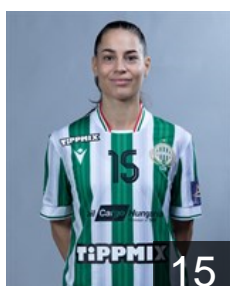

11

FRA

Edwige Beatrice

Position: Line Player
Place of birth: Paris
Date of birth: 03.10.1988
Height: 182 cm

3

HUN

Fábíán Alina

Position: Line Player
Place of birth: Debrecen
Date of birth: 20.09.2006
Height: 172 cm

97

FRA

Glauser Laura

Position: Goalkeeper
Place of birth: Besancon
Date of birth: 20.08.1993
Height: 178 cm

1

HUN

Hársfalvi Júlia

Position: Left Wing
Place of birth: Zalaegerszeg
Date of birth: 12.11.1996
Height: 168 cm

15

HUN

Himer Laura

Position: Centre Back
Place of birth: Békéscsaba
Date of birth: 22.08.2007
Height: 174 cm

96

CLUB COMPETITIONS - DELEGATION LIST

EHF Champions League Women 2024/25

WOMEN'S

 HUN *FTC-Rail Cargo Hungaria - Players*

 HUN

Janurik Kinga

Position: Goalkeeper
Place of birth: Budapest
Date of birth: 06.11.1991
Height: 176 cm

 FRA

Kanor Orlane

Position: Left Back
Place of birth: Guadeloupe
Date of birth: 16.06.1997
Height: 178 cm