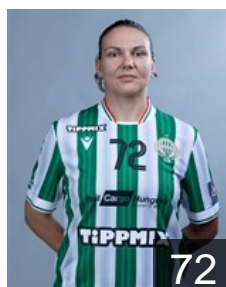

41

HUN

Balogh Veronika Borbála

Position: Left Back
Place of birth: Budapest
Date of birth: 10.07.2007
Height: 174 cm

10

HUN

Böde-Bíró Blanka

Position: Goalkeeper
Place of birth: Vac
Date of birth: 22.09.1994
Height: 187 cm

16

GER

Bök Emily

Position: Left Back
Place of birth: Buxtehude
Date of birth: 26.04.1998
Height: 182 cm

20

HUN

Bordás Réka

Position: Line Player
Place of birth: Karcag
Date of birth: 26.08.1997
Height: 184 cm

58

SRB

Cvijic Dragana

Position: Line Player
Place of birth: Belgrade
Date of birth: 15.03.1990
Height: 183 cm

72

RUS

Dmitrieva Daria

Position: Centre Back
Place of birth: Togliatti
Date of birth: 09.08.1995
Height: 181 cm

11

FRA

Edwige Beatrice

Position: Line Player
Place of birth: Paris
Date of birth: 03.10.1988
Height: 182 cm

3

HUN

Fábíán Alina

Position: Line Player
Place of birth: Debrecen
Date of birth: 20.09.2006
Height: 172 cm