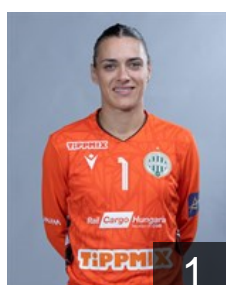

58

SRB

Cvijic Dragana

Position: Line Player
Place of birth: Belgrade
Date of birth: 15.03.1990
Height: 183 cm

72

RUS

Dmitrieva Daria

Position: Centre Back
Place of birth: Togliatti
Date of birth: 09.08.1995
Height: 181 cm

11

FRA

Edwige Beatrice

Position: Line Player
Place of birth: Paris
Date of birth: 03.10.1988
Height: 182 cm

3

HUN

Fábíán Alina

Position: Line Player
Place of birth: Debrecen
Date of birth: 20.09.2006
Height: 172 cm

97

FRA

Glauser Laura

Position: Goalkeeper
Place of birth: Besancon
Date of birth: 20.08.1993
Height: 178 cm

1

HUN

Hársfalvi Júlia

Position: Left Wing
Place of birth: Zalaegerszeg
Date of birth: 12.11.1996
Height: 168 cm