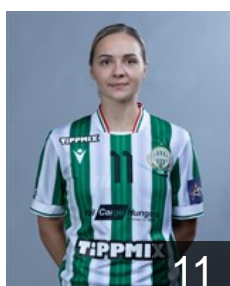

41

HUN

Balogh Veronika Borbála

Position: Left Back
Place of birth: Budapest
Date of birth: 10.07.2007
Height: 174 cm

10

HUN

Böde-Bíró Blanka

Position: Goalkeeper
Place of birth: Vac
Date of birth: 22.09.1994
Height: 187 cm

16

GER

Bök Emily

Position: Left Back
Place of birth: Buxtehude
Date of birth: 26.04.1998
Height: 182 cm

20

HUN

Bordás Réka

Position: Line Player
Place of birth: Karcag
Date of birth: 26.08.1997
Height: 184 cm

58

SRB

Cvijic Dragana

Position: Line Player
Place of birth: Belgrade
Date of birth: 15.03.1990
Height: 183 cm

72

RUS

Dmitrieva Daria

Position: Centre Back
Place of birth: Togliatti
Date of birth: 09.08.1995
Height: 181 cm

11

FRA

Edwige Beatrice

Position: Line Player
Place of birth: Paris
Date of birth: 03.10.1988
Height: 182 cm

3

HUN

Fábíán Alina

Position: Line Player
Place of birth: Debrecen
Date of birth: 20.09.2006
Height: 172 cm