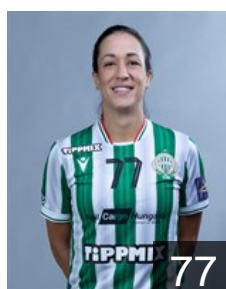

15

HUN

Himer Laura

Position: Centre Back
Place of birth: Békéscsaba
Date of birth: 22.08.2007
Height: 174 cm

96

CLUB COMPETITIONS - DELEGATION LIST

EHF Champions League Women 2024/25

WOMEN'S

 HUN *FTC-Rail Cargo Hungaria - Players*

 HUN

Janurik Kinga

Position: Goalkeeper
Place of birth: Budapest
Date of birth: 06.11.1991
Height: 176 cm

 FRA

Kanor Orlane

Position: Left Back
Place of birth: Guadeloupe
Date of birth: 16.06.1997
Height: 178 cm

 HUN

Klujber Katrin Gitta

Position: Right Back
Place of birth: Budapest
Date of birth: 21.04.1999
Height: 169 cm

 SRB

Lekic Andrea

Position: Centre Back
Place of birth: Belgrade
Date of birth: 06.09.1987
Height: 178 cm