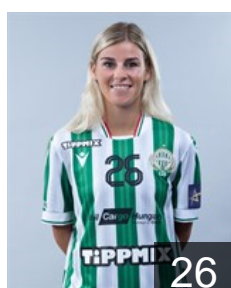

 HUN *FTC-Rail Cargo Hungaria - Players*

 HUN

Janurik Kinga

Position: Goalkeeper
Place of birth: Budapest
Date of birth: 06.11.1991
Height: 176 cm

 FRA

Kanor Orlane

Position: Left Back
Place of birth: Guadeloupe
Date of birth: 16.06.1997
Height: 178 cm

 HUN

Klujber Katrin Gitta

Position: Right Back
Place of birth: Budapest
Date of birth: 21.04.1999
Height: 169 cm

 SRB

Lekic Andrea

Position: Centre Back
Place of birth: Belgrade
Date of birth: 06.09.1987
Height: 178 cm

 NED

Malestein Antje Angela

Position: Right Wing
Place of birth: Baam
Date of birth: 31.01.1993
Height: 173 cm

 HUN

Márton Gréta

Position: Left Wing
Place of birth: Mohács
Date of birth: 03.10.1999
Height: 172 cm

 RUS

Maslova Valeriia

Position: Right Back
Place of birth: Rostov
Date of birth: 23.01.2001
Height: 188 cm

 HUN

Papp Dorka

Position: Right Wing
Place of birth: Budapest
Date of birth: 26.07.2006
Height: 165 cm