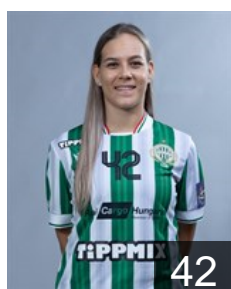

15

HUN

Himer Laura

Position: Centre Back
Place of birth: Békéscsaba
Date of birth: 22.08.2007
Height: 174 cm

96

CLUB COMPETITIONS - DELEGATION LIST

EHF Champions League Women 2024/25

WOMEN'S

 HUN *FTC-Rail Cargo Hungaria - Players*

 HUN

Janurik Kinga

Position: Goalkeeper
Place of birth: Budapest
Date of birth: 06.11.1991
Height: 176 cm

 FRA

Kanor Orlane

Position: Left Back
Place of birth: Guadeloupe
Date of birth: 16.06.1997
Height: 178 cm

 HUN

Klujber Katrin Gitta

Position: Right Back
Place of birth: Budapest
Date of birth: 21.04.1999
Height: 169 cm

 SRB

Lekic Andrea

Position: Centre Back
Place of birth: Belgrade
Date of birth: 06.09.1987
Height: 178 cm