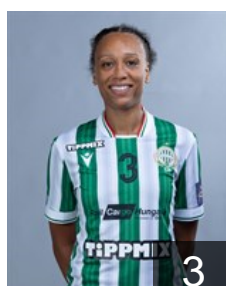

41

HUN

Balogh Veronika Borbála

Position: Left Back
Place of birth: Budapest
Date of birth: 10.07.2007
Height: 174 cm

10

HUN

Böde-Bíró Blanka

Position: Goalkeeper
Place of birth: Vac
Date of birth: 22.09.1994
Height: 187 cm

16

GER

Bök Emily

Position: Left Back
Place of birth: Buxtehude
Date of birth: 26.04.1998
Height: 182 cm

20

HUN

Bordás Réka

Position: Line Player
Place of birth: Karcag
Date of birth: 26.08.1997
Height: 184 cm

58

SRB

Cvijic Dragana

Position: Line Player
Place of birth: Belgrade
Date of birth: 15.03.1990
Height: 183 cm

72

RUS

Dmitrieva Daria

Position: Centre Back
Place of birth: Togliatti
Date of birth: 09.08.1995
Height: 181 cm

11

FRA

Edwige Beatrice

Position: Line Player
Place of birth: Paris
Date of birth: 03.10.1988
Height: 182 cm

3

HUN

Fábíán Alina

Position: Line Player
Place of birth: Debrecen
Date of birth: 20.09.2006
Height: 172 cm