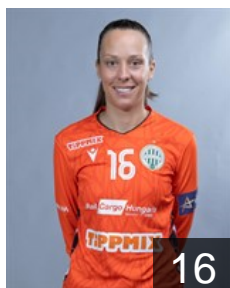

CLUB COMPETITIONS - DELEGATION LIST

EHF Champions League Women 2024/25

WOMEN'S

HUN FTC-Rail Cargo Hungaria - Players

HUN

Balázs Bítia

Position: Right Wing
Place of birth: Budapest
Date of birth: 14.08.2006
Height: 173 cm

41

HUN

Balogh Veronika Borbála

Position: Left Back
Place of birth: Budapest
Date of birth: 10.07.2007
Height: 174 cm

10

HUN

Böde-Bíró Blanka

Position: Goalkeeper
Place of birth: Vac
Date of birth: 22.09.1994
Height: 187 cm

16

GER

Bök Emily

Position: Left Back
Place of birth: Buxtehude
Date of birth: 26.04.1998
Height: 182 cm

20

HUN

Bordás Réka

Position: Line Player
Place of birth: Karcag
Date of birth: 26.08.1997
Height: 184 cm

58

SRB

Cvijic Dragana

Position: Line Player
Place of birth: Belgrade
Date of birth: 15.03.1990
Height: 183 cm

72

RUS

Dmitrieva Daria

Position: Centre Back
Place of birth: Togliatti
Date of birth: 09.08.1995
Height: 181 cm