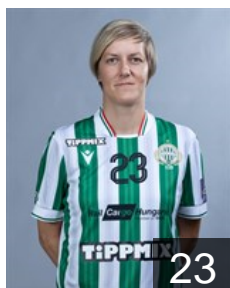

 HUN

Szilágyi Diána

Position: Goalkeeper
Place of birth: Budapest
Date of birth: 24.05.2007
Height: 178 cm

 HUN

Szilágyi Panna

Position: Goalkeeper
Place of birth: Budapest
Date of birth: 02.01.2006
Height: 168 cm

CLUB COMPETITIONS - DELEGATION LIST

EHF Champions League Women 2024/25

WOMEN'S

 HUN FTC-Rail Cargo Hungaria - Players

 HUN

Szöllosi-Zácsik Szandra

Position: Left Back
Place of birth: Budapest
Date of birth: 22.04.1990
Height: 185 cm

 HUN

Táder Luca

Position: Left Back
Place of birth: Budapest
Date of birth: 31.05.2006
Height: 177 cm

 HUN

Tomori Zsuzsanna

Position: Left Back
Place of birth: Budapest
Date of birth: 18.06.1987
Height: 187 cm