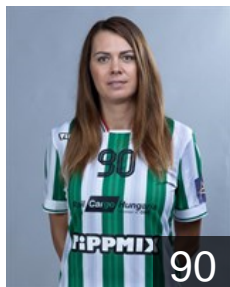

CLUB COMPETITIONS - DELEGATION LIST

EHF Champions League Women 2024/25

WOMEN'S

HUN FTC-Rail Cargo Hungaria - Players

HUN

Szöllosi-Zácsik Szandra

Position: Left Back
Place of birth: Budapest
Date of birth: 22.04.1990
Height: 185 cm