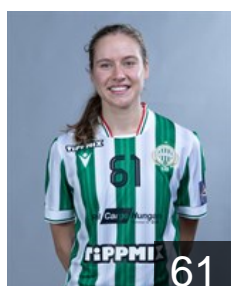

 HUN *FTC-Rail Cargo Hungaria - Players*

 HUN

Janurik Kinga

Position: Goalkeeper
Place of birth: Budapest
Date of birth: 06.11.1991
Height: 176 cm

 FRA

Kanor Orlane

Position: Left Back
Place of birth: Guadeloupe
Date of birth: 16.06.1997
Height: 178 cm

 HUN

Klujber Katrin Gitta

Position: Right Back
Place of birth: Budapest
Date of birth: 21.04.1999
Height: 169 cm

 SRB

Lekic Andrea

Position: Centre Back
Place of birth: Belgrade
Date of birth: 06.09.1987
Height: 178 cm

 NED

Malestein Antje Angela

Position: Right Wing
Place of birth: Baam
Date of birth: 31.01.1993
Height: 173 cm

 HUN

Márton Gréta

Position: Left Wing
Place of birth: Mohács
Date of birth: 03.10.1999
Height: 172 cm

 RUS

Maslova Valeriia

Position: Right Back
Place of birth: Rostov
Date of birth: 23.01.2001
Height: 188 cm

 HUN

Papp Dorka

Position: Right Wing
Place of birth: Budapest
Date of birth: 26.07.2006
Height: 165 cm