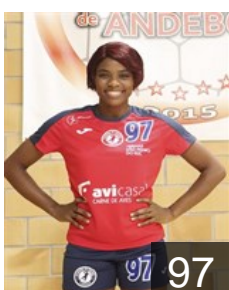

 POR
Felgar Pinto M.
Position: Line Player
Place of birth: Lamego
Date of birth: 14.12.2006
Height: 175 cm

 POR
Fernandes Páscoa Catarina
Position: Centre Back
Place of birth: Viseu
Date of birth: 11.12.1999
Height: 165 cm

 BRA
Guimarães Barbosa B.
Position: Left Wing
Place of birth: Rio de Janeiro
Date of birth: 03.05.1993
Height: 180 cm

 POR
Henriques Fernandes S.
Position: Line Player
Place of birth: Águeda
Date of birth: 08.12.1995
Height: 182 cm

 ANG
Lutunu Shunu Alexandra
Position: Centre Back
Place of birth: Luanda
Date of birth: 17.09.1997
Height: 178 cm

 POR
Marina Almeida Gabriella
Position: Goalkeeper
Place of birth: Joanesburgo
Date of birth: 04.08.2000
Height: 160 cm