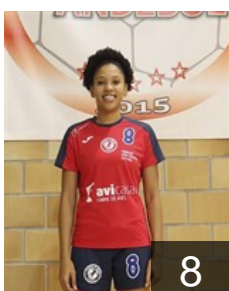

EUROPEAN CUP - PLAYERS LIST

EHF European Cup Women 2022/23

 POR ADA de Sao Pedro do Sul

 ANG
Araújo João Francisca
Position: Left Back
Place of birth: Luanda
Date of birth: 10.04.1999
Height: 178 cm

 POR
Cerqueira Rodrigues B.
Position: Line Player
Place of birth: Caminha
Date of birth: 08.05.1996
Height: 170 cm

 POR
Costa Martins Silva
Position: Right Back
Place of birth: Alcanena
Date of birth: 18.05.2002
Height: 170 cm

 BRA
Fagundes Ferraz Carla
Position: Goalkeeper
Place of birth: São Paulo
Date of birth: 12.03.1989
Height: 185 cm

 POR
Felgar Pinto M.
Position: Line Player
Place of birth: Lamego
Date of birth: 14.12.2006
Height: 175 cm

 POR
Fernandes Páscoa Catarina
Position: Centre Back
Place of birth: Viseu
Date of birth: 11.12.1999
Height: 165 cm

 BRA
Guimarães Barbosa B.
Position: Left Wing
Place of birth: Rio de Janeiro
Date of birth: 03.05.1993
Height: 180 cm

 POR
Henriques Fernandes S.
Position: Line Player
Place of birth: Águeda
Date of birth: 08.12.1995
Height: 182 cm