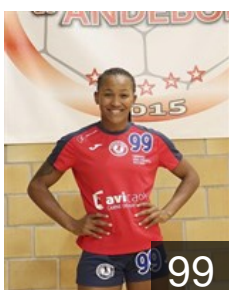

EUROPEAN CUP - PLAYERS LIST

EHF European Cup Women 2022/23

 POR ADA de Sao Pedro do Sul

 ANG
Araújo João Francisca
Position: Left Back
Place of birth: Luanda
Date of birth: 10.04.1999
Height: 178 cm

 POR
Cerqueira Rodrigues B.
Position: Line Player
Place of birth: Caminha
Date of birth: 08.05.1996
Height: 170 cm

 POR
Costa Martins Silva
Position: Right Back
Place of birth: Alcanena
Date of birth: 18.05.2002
Height: 170 cm

 BRA
Fagundes Ferraz Carla
Position: Goalkeeper
Place of birth: São Paulo
Date of birth: 12.03.1989
Height: 185 cm

 POR
Felgar Pinto M.
Position: Line Player
Place of birth: Lamego
Date of birth: 14.12.2006
Height: 175 cm

 POR
Fernandes Páscoa Catarina
Position: Centre Back
Place of birth: Viseu
Date of birth: 11.12.1999
Height: 165 cm

 BRA
Guimarães Barbosa B.
Position: Left Wing
Place of birth: Rio de Janeiro
Date of birth: 03.05.1993
Height: 180 cm

 POR
Henriques Fernandes S.
Position: Line Player
Place of birth: Águeda
Date of birth: 08.12.1995
Height: 182 cm