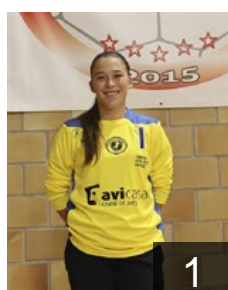

 POR
Felgar Pinto M.
Position: Line Player
Place of birth: Lamego
Date of birth: 14.12.2006
Height: 175 cm

 POR
Fernandes Páscoa Catarina
Position: Centre Back
Place of birth: Viseu
Date of birth: 11.12.1999
Height: 165 cm

 BRA
Guimarães Barbosa B.
Position: Left Wing
Place of birth: Rio de Janeiro
Date of birth: 03.05.1993
Height: 180 cm

 POR
Henriques Fernandes S.
Position: Line Player
Place of birth: Águeda
Date of birth: 08.12.1995
Height: 182 cm

 ANG
Lutunu Shunu Alexandra
Position: Centre Back
Place of birth: Luanda
Date of birth: 17.09.1997
Height: 178 cm

 POR
Marina Almeida Gabriella
Position: Goalkeeper
Place of birth: Joanesburgo
Date of birth: 04.08.2000
Height: 160 cm