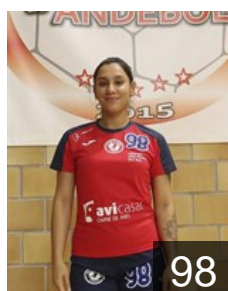

BRA

Victor Silva Wendy Stephany

Position: Right Wing
Place of birth: São Paulo
Date of birth: 22.06.1998
Height: 177 cm