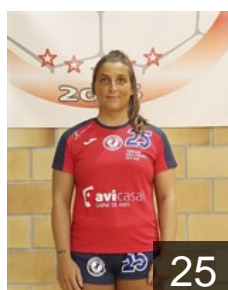

EUROPEAN CUP - PLAYERS LIST

EHF European Cup Women 2022/23

 POR ADA de Sao Pedro do Sul

 ANG
Araújo João Francisca
Position: Left Back
Place of birth: Luanda
Date of birth: 10.04.1999
Height: 178 cm

 POR
Cerqueira Rodrigues B.
Position: Line Player
Place of birth: Caminha
Date of birth: 08.05.1996
Height: 170 cm

 POR
Costa Martins Silva
Position: Right Back
Place of birth: Alcanena
Date of birth: 18.05.2002
Height: 170 cm

 BRA
Fagundes Ferraz Carla
Position: Goalkeeper
Place of birth: São Paulo
Date of birth: 12.03.1989
Height: 185 cm