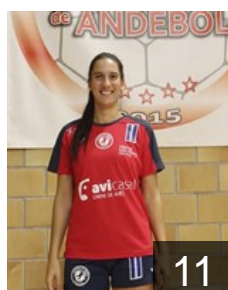

POR
Oliveira Soares Mónica
Position: Left Back
Place of birth: Águeda
Date of birth: 05.07.1994
Height: 175 cm