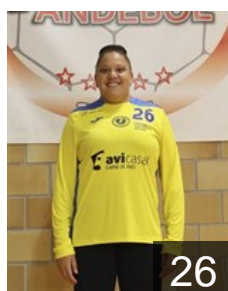

EUROPEAN CUP - PLAYERS LIST

EHF European Cup Women 2022/23

 POR ADA de Sao Pedro do Sul

 ANG
Araújo João Francisca
Position: Left Back
Place of birth: Luanda
Date of birth: 10.04.1999
Height: 178 cm

 POR
Cerqueira Rodrigues B.
Position: Line Player
Place of birth: Caminha
Date of birth: 08.05.1996
Height: 170 cm

 POR
Costa Martins Silva
Position: Right Back
Place of birth: Alcanena
Date of birth: 18.05.2002
Height: 170 cm

 BRA
Fagundes Ferraz Carla
Position: Goalkeeper
Place of birth: São Paulo
Date of birth: 12.03.1989
Height: 185 cm

 POR
Felgar Pinto M.
Position: Line Player
Place of birth: Lamego
Date of birth: 14.12.2006
Height: 175 cm

 POR
Fernandes Páscoa Catarina
Position: Centre Back
Place of birth: Viseu
Date of birth: 11.12.1999
Height: 165 cm

 BRA
Guimarães Barbosa B.
Position: Left Wing
Place of birth: Rio de Janeiro
Date of birth: 03.05.1993
Height: 180 cm

 POR
Henriques Fernandes S.
Position: Line Player
Place of birth: Águeda
Date of birth: 08.12.1995
Height: 182 cm