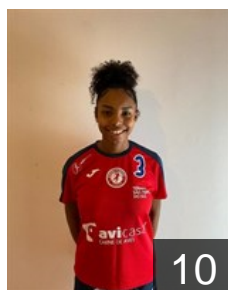

 POR
Meneses Sousa Carolina
Position: Centre Back
Place of birth: Viseu
Date of birth: 28.12.2003
Height: 175 cm

 POR
Oliveira Soares Mónica
Position: Left Back
Place of birth: Águeda
Date of birth: 05.07.1994
Height: 175 cm

EUROPEAN CUP - PLAYERS LIST

EHF European Cup Women 2022/23

 POR ADA de Sao Pedro do Sul

 POR

Pereira Loureiro M.

Position: Left Wing
Place of birth: Viseu
Date of birth: 02.01.2006
Height: 167 cm

 BRA

Policarpo Santos Valéria

Position: Centre Back
Place of birth: São Paulo
Date of birth: 07.09.2001
Height: 176 cm

 POR

Rodrigues Brazeta M.

Position: Left Back
Place of birth: Viseu
Date of birth: 18.05.2004
Height: 164 cm

 POR

Santos Barradas Beatriz

Position: Goalkeeper
Place of birth: Tavira
Date of birth: 22.05.1995
Height: 180 cm

 POR

Silva Lima C.

Position: Left Wing
Place of birth: Viseu
Date of birth: 13.07.2002
Height: 163 cm

 BRA

Simionato Silva Bruna