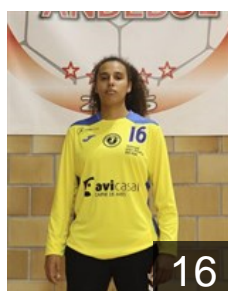

 POR
Meneses Sousa Carolina
Position: Centre Back
Place of birth: Viseu
Date of birth: 28.12.2003
Height: 175 cm

 POR
Oliveira Soares Mónica
Position: Left Back
Place of birth: Águeda
Date of birth: 05.07.1994
Height: 175 cm

EUROPEAN CUP - PLAYERS LIST

EHF European Cup Women 2022/23

 POR ADA de Sao Pedro do Sul

 POR

Pereira Loureiro M.

Position: Left Wing
Place of birth: Viseu
Date of birth: 02.01.2006
Height: 167 cm

 BRA

Policarpo Santos Valéria

Position: Centre Back
Place of birth: São Paulo
Date of birth: 07.09.2001
Height: 176 cm

 POR

Rodrigues Brazeta M.

Position: Left Back
Place of birth: Viseu
Date of birth: 18.05.2004
Height: 164 cm

 POR

Santos Barradas Beatriz

Position: Goalkeeper
Place of birth: Tavira
Date of birth: 22.05.1995
Height: 180 cm

 POR

Silva Lima C.

Position: Left Wing
Place of birth: Viseu
Date of birth: 13.07.2002
Height: 163 cm

 BRA

Simionato Silva Bruna