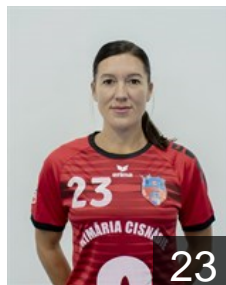

 ROU

Mazareanu Ana Maria

Position: Goalkeeper
Place of birth: Iasi
Date of birth: 04.02.1993
Height: 180 cm

 ROU

Neagu Marilena Alexandrina

Position: Right Wing
Place of birth: Bacau
Date of birth: 27.10.1989
Height: 170 cm

 ROU

Pasca Mirela Madalina

Position: Goalkeeper
Place of birth: Tulcea
Date of birth: 26.09.1985
Height: 181 cm

EUROPEAN CUP - PLAYERS LIST

EHF European League Women 2022/23

 ROU CS Magura Cismadie

 ROU

Rosu Elena

Position: Centre Back
Place of birth: Galati
Date of birth: 24.03.1997
Height: 180 cm

 ROU

Tatar Timea Judita

Position: Line Player
Place of birth: Baia Mare
Date of birth: 28.07.1989
Height: 175 cm

 ROU

Tomescu Andrada Cynthia