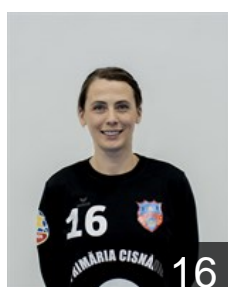

Position: Left Back
Place of birth: PETROSANI
Date of birth: 07.06.1988
Height: 170 cm

 RUS

Gariaeva Iuliia

Position: Left Back
Place of birth: Primorsko-Axtarsk
Date of birth: 24.05.1996
Height: 180 cm

 MKD

 ROU

Ianasi Maria Andreea

Position: Centre Back
Place of birth: Tirgu Carbunesti
Date of birth: 02.12.1992
Height: 170 cm

 ROU

Ilie Andreea Mariana

Position: Goalkeeper
Place of birth: Sibiu
Date of birth: 02.02.2000
Height: 173 cm

 TUR

Iskit-Caliskan Asli

Position: Left Back
Place of birth: IZMIR
Date of birth: 07.12.1993
Height: 178 cm

 TUN

Jlezi Mouna

Position: Line Player
Place of birth: MONASTIR
Date of birth: 22.06.1991
Height: 165 cm

 ROU

Mazareanu Ana Maria

Position: Goalkeeper
Place of birth: Iasi
Date of birth: 04.02.1993
Height: 180 cm

 ROU

Neagu Marilena Alexandrina

Position: Right Wing
Place of birth: Bacau
Date of birth: 27.10.1989
Height: 170 cm