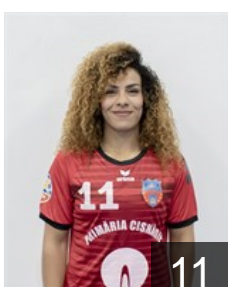

Gjorgjijevska Elena

Position: Right Back
Place of birth: Struga
Date of birth: 27.03.1990
Height: 180 cm

 BRA

Guariero Giulia

Position: Left Back
Place of birth: Sao Paulo
Date of birth: 24.07.1995
Height: 174 cm

 ROU

Ianasi Maria Andreea

Position: Centre Back
Place of birth: Tirgu Carbunesti
Date of birth: 02.12.1992
Height: 170 cm

 ROU

Ilie Andreea Mariana

Position: Goalkeeper
Place of birth: Sibiu
Date of birth: 02.02.2000
Height: 173 cm

 TUR

Iskit-Caliskan Asli

Position: Left Back
Place of birth: IZMIR
Date of birth: 07.12.1993
Height: 178 cm

 TUN

Jlezi Mouna

Position: Line Player
Place of birth: MONASTIR
Date of birth: 22.06.1991
Height: 165 cm

 ROU

Mazareanu Ana Maria

Position: Goalkeeper
Place of birth: Iasi
Date of birth: 04.02.1993
Height: 180 cm

 ROU

Neagu Marilena Alexandrina

Position: Right Wing
Place of birth: Bacau
Date of birth: 27.10.1989
Height: 170 cm