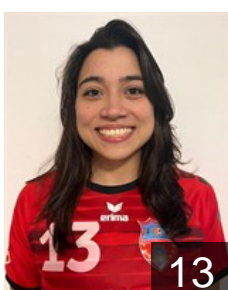

EUROPEAN CUP - PLAYERS LIST

EHF European League Women 2022/23

 ROU CS Magura Cismadie

 ROU

Abed Kader Dana

Position: Left Wing
Place of birth: Rakka
Date of birth: 21.06.1996
Height: 174 cm

 ROU

Bardac Maria Valentina

Position: Left Back
Place of birth: PETROSANI
Date of birth: 07.06.1988
Height: 170 cm

 RUS

Gariaeva Iuliia

Position: Left Back
Place of birth: Primorsko-Axtarsk
Date of birth: 24.05.1996
Height: 180 cm

 MKD

Gjorgjijevska Elena

Position: Right Back
Place of birth: Struga
Date of birth: 27.03.1990
Height: 180 cm

 BRA

Guariero Giulia

Position: Left Back
Place of birth: Sao Paulo
Date of birth: 24.07.1995
Height: 174 cm

 ROU

Ianasi Maria Andreea

Position: Centre Back
Place of birth: Tirgu Carbunesti
Date of birth: 02.12.1992
Height: 170 cm

 ROU

Ilie Andreea Mariana

Position: Goalkeeper
Place of birth: Sibiu
Date of birth: 02.02.2000
Height: 173 cm