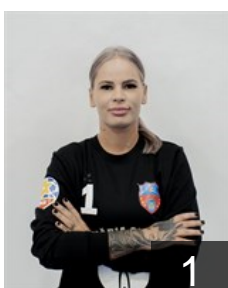

Position: Left Back
Place of birth: PETROSANI
Date of birth: 07.06.1988
Height: 170 cm

 RUS

Gariaeva Iuliia

Position: Left Back
Place of birth: Primorsko-Axtarsk
Date of birth: 24.05.1996
Height: 180 cm

 MKD

Gjorgjijevska Elena

Position: Right Back
Place of birth: Struga
Date of birth: 27.03.1990
Height: 180 cm

 BRA

Guariero Giulia

Position: Left Back
Place of birth: Sao Paulo
Date of birth: 24.07.1995
Height: 174 cm

 ROU

Ianasi Maria Andreea

Position: Centre Back
Place of birth: Tirgu Carbunesti
Date of birth: 02.12.1992
Height: 170 cm

 ROU

Ilie Andreea Mariana

Position: Goalkeeper
Place of birth: Sibiu
Date of birth: 02.02.2000
Height: 173 cm