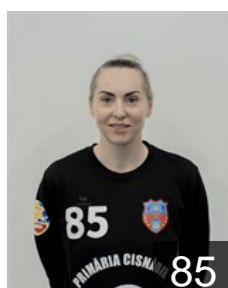

 TUR

Iskit-Caliskan Asli

Position: Left Back
Place of birth: IZMIR
Date of birth: 07.12.1993
Height: 178 cm

 TUN

Jlezi Mouna

Position: Line Player
Place of birth: MONASTIR
Date of birth: 22.06.1991
Height: 165 cm

 ROU

Mazareanu Ana Maria

Position: Goalkeeper
Place of birth: Iasi
Date of birth: 04.02.1993
Height: 180 cm

 ROU

Neagu Marilena Alexandrina

Position: Right Wing
Place of birth: Bacau
Date of birth: 27.10.1989
Height: 170 cm

 ROU

Pasca Mirela Madalina

Position: Goalkeeper
Place of birth: Tulcea
Date of birth: 26.09.1985
Height: 181 cm

EUROPEAN CUP - PLAYERS LIST

EHF European League Women 2022/23

 ROU CS Magura Cismadie

 ROU

Rosu Elena

Position: Centre Back
Place of birth: Galati
Date of birth: 24.03.1997
Height: 180 cm

 ROU

Tatar Timea Judita

Position: Line Player
Place of birth: Baia Mare
Date of birth: 28.07.1989
Height: 175 cm

 ROU

Tomescu Andrada Cynthia