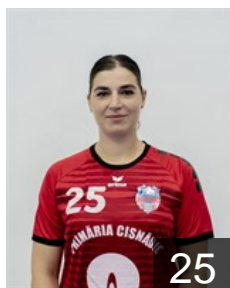

 ROU

Mazareanu Ana Maria

Position: Goalkeeper
Place of birth: Iasi
Date of birth: 04.02.1993
Height: 180 cm

 ROU

Neagu Marilena Alexandrina

Position: Right Wing
Place of birth: Bacau
Date of birth: 27.10.1989
Height: 170 cm

 ROU

Pasca Mirela Madalina

Position: Goalkeeper
Place of birth: Tulcea
Date of birth: 26.09.1985
Height: 181 cm

EUROPEAN CUP - PLAYERS LIST

EHF European League Women 2022/23

 ROU CS Magura Cismadie

 ROU

Rosu Elena

Position: Centre Back
Place of birth: Galati
Date of birth: 24.03.1997
Height: 180 cm

 ROU

Tatar Timea Judita

Position: Line Player
Place of birth: Baia Mare
Date of birth: 28.07.1989
Height: 175 cm

 ROU

Tomescu Andrada Cynthia

Position: Line Player
Place of birth: Baia Mare
Date of birth: 30.07.1991
Height: 180 cm

 ROU

Valean Abigail Beatrice

Position: Left Wing
Place of birth: BISTRITA
Date of birth: 15.02.1994
Height: 171 cm