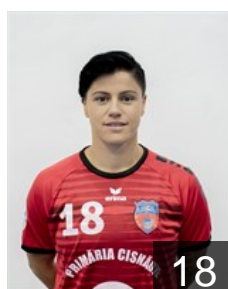

EUROPEAN CUP - PLAYERS LIST

EHF European League Women 2022/23

 ROU CS Magura Cismadie

 ROU

Abed Kader Dana

Position: Left Wing
Place of birth: Rakka
Date of birth: 21.06.1996
Height: 174 cm

 ROU

Bardac Maria Valentina

Position: Left Back
Place of birth: PETROSANI
Date of birth: 07.06.1988
Height: 170 cm

 RUS

Gariaeva Iuliia

Position: Left Back
Place of birth: Primorsko-Axtarsk
Date of birth: 24.05.1996
Height: 180 cm

 MKD

Position: Line Player
Place of birth: Baia Mare
Date of birth: 30.07.1991
Height: 180 cm

 ROU

Valean Abigail Beatrice

Position: Left Wing
Place of birth: BISTRITA
Date of birth: 15.02.1994
Height: 171 cm