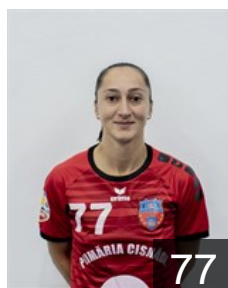

EUROPEAN CUP - PLAYERS LIST

EHF European League Women 2022/23

 ROU CS Magura Cismadie

 ROU

Abed Kader Dana

Position: Left Wing
Place of birth: Rakka
Date of birth: 21.06.1996
Height: 174 cm

 ROU

Bardac Maria Valentina

Position: Left Back
Place of birth: PETROSANI
Date of birth: 07.06.1988
Height: 170 cm

 RUS

Gariaeva Iuliia

Position: Left Back
Place of birth: Primorsko-Axtarsk
Date of birth: 24.05.1996
Height: 180 cm

 MKD

Gjorgjijevska Elena

Position: Right Back
Place of birth: Struga
Date of birth: 27.03.1990
Height: 180 cm

 BRA

Guariero Giulia

Position: Left Back
Place of birth: Sao Paulo
Date of birth: 24.07.1995
Height: 174 cm

 ROU

Ianasi Maria Andreea

Position: Centre Back
Place of birth: Tirgu Carbunesti
Date of birth: 02.12.1992
Height: 170 cm

 ROU

Ilie Andreea Mariana

Position: Goalkeeper
Place of birth: Sibiu
Date of birth: 02.02.2000
Height: 173 cm