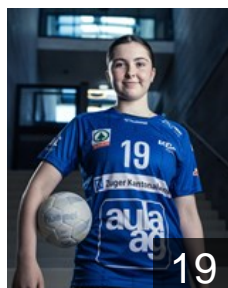

## Ligue Desirée

Position: Goalkeeper  
Place of birth: Zürich  
Date of birth: 15.05.2000  
Height: 170 cm

 SUI

## Litscher Zora

Position: Centre Back  
Place of birth: Sevelen  
Date of birth: 30.03.2002  
Height: 168 cm

 SUI

## Loretz Nina

Position: Right Back  
Place of birth: Wassen  
Date of birth: 14.09.2001  
Height: 178 cm

 SUI