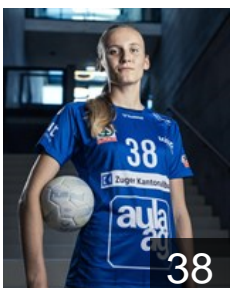

## Käppeli Mattea

Position: Left Wing  
Place of birth: Luzern  
Date of birth: 23.12.2004  
Height: 157 cm

## Ligue Desirée

Position: Goalkeeper  
Place of birth: Zürich  
Date of birth: 15.05.2000  
Height: 170 cm

 SUI

## Litscher Zora

Position: Centre Back  
Place of birth: Sevelen  
Date of birth: 30.03.2002  
Height: 168 cm

 SUI