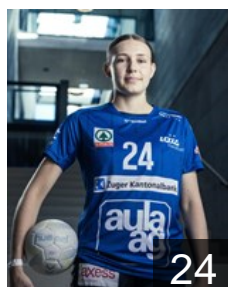

## Loretz Nina

Position: Right Back  
Place of birth: Wassen  
Date of birth: 14.09.2001  
Height: 178 cm

 SUI

## Oberholzer Joelle

Position: Line Player  
Place of birth: Muttenz  
Date of birth: 09.03.2006  
Height: 175 cm

 SUI

## Osterwalder Zoé

Position: Goalkeeper  
Place of birth: Stettfurt  
Date of birth: 29.12.2006  
Height: 170 cm

 SUI

## Riner Alessia

Position: Left Wing  
Place of birth: Zeihen  
Date of birth: 08.01.2004  
Height: 170 cm

 SUI