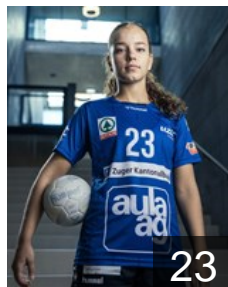

## Käppeli Mattea

Position: Left Wing  
Place of birth: Luzern  
Date of birth: 23.12.2004  
Height: 157 cm

# EUROPEAN CUP - PLAYERS LIST

EHF European Cup Women 2022/23

 SUI LK Zug Handball

 SUI

## Ligue Desirée

Position: Goalkeeper  
Place of birth: Zürich  
Date of birth: 15.05.2000  
Height: 170 cm

 SUI