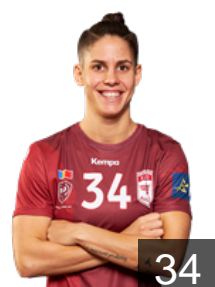

EUROPEAN CUP - PLAYERS LIST

EHF Champions League Women 2022/23

WOMEN'S

 ROU CS Rapid Bucuresti

 ROU

Badea Alexandra - Diana

Position: Right Wing
Place of birth: Bucharest
Date of birth: 22.05.1998
Height: 177 cm

 ROU

Buceschi Eliza Iulia

Position: Centre Back
Place of birth: Baia Mare
Date of birth: 01.08.1993
Height: 177 cm

 ROU

Ciuca Diana

Position: Goalkeeper
Place of birth: Craiova
Date of birth: 01.06.2000
Height: 180 cm

 ESP

Espinola Perez Irene

Position: Right Back
Place of birth: Granada
Date of birth: 19.12.1992
Height: 184 cm

 ESP

Fernandez Fraga Alicia

Position: Centre Back
Place of birth: Valdovino
Date of birth: 21.12.1992
Height: 172 cm