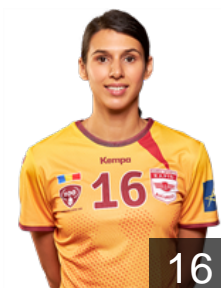

 FRA

Lacrabere Alexandra

Position: Right Back
Place of birth: Pau
Date of birth: 27.04.1987
Height: 178 cm

EUROPEAN CUP - PLAYERS LIST

EHF Champions League Women 2022/23

WOMEN'S

 ROU CS Rapid Bucuresti

 ESP

Lopez Herrero Marta

Position: Right Wing
Place of birth: Malaga
Date of birth: 04.02.1990
Height: 168 cm

 ROU

Ostase Lorena Gabriela

Position: Line Player
Place of birth: Vaslui
Date of birth: 25.07.1997
Height: 179 cm

 ROU

Perianu Gabriela

Position: Left Back
Place of birth: Braila
Date of birth: 20.06.1994
Height: 187 cm

 ROU

Sandru Denisa Stefania

Position: Goalkeeper
Place of birth: Brasov
Date of birth: 27.09.1994
Height: 182 cm