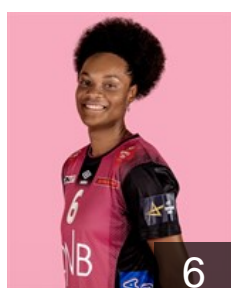

FRA

Sercien Ugolin Océane

Position: Right Back
Place of birth:
Date of birth: 15.12.1997
Height: 175 cm