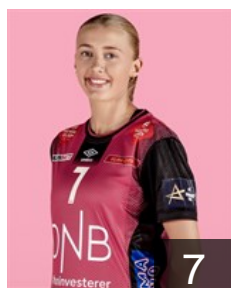

EUROPEAN CUP - PLAYERS LIST

EHF Champions League Women 2022/23

WOMEN'S

 NOR *Vipers Kristiansand*

 NOR
Andersen Martine Kårigstad

Position: Right Back
Place of birth:
Date of birth: 07.05.2002
Height: -

 SWE
Börjesson Sofie

Position: Goalkeeper
Place of birth: Herrestad
Date of birth: 31.05.1997
Height: 186 cm

 NOR
Valle Dahl Ragnhild

Position: Back
Place of birth: Molde
Date of birth: 02.01.1998
Height: 183 cm

 NOR
Dahlum Karine Emilie

Position: Back
Place of birth: Kristiansand
Date of birth: 16.12.1999
Height: 179 cm

 CRO
Debelic Ana

Position: Line Player
Place of birth:
Date of birth: 09.01.1994
Height: 183 cm

 NOR
Hesselberg Mina

Position: Left Wing
Place of birth:
Date of birth: 20.04.2000
Height: -