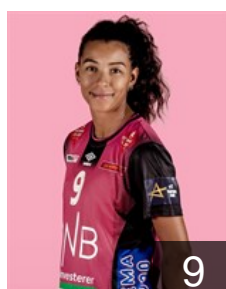

EHF Champions League Women 2022/23

WOMEN'S

 NOR *Vipers Kristiansand*

 ESP

Pena Abaurrea Nerea

Position: Back
Place of birth: Pamplona
Date of birth: 13.12.1989
Height: 175 cm

 DEN

Poulsen Julie Stokkendal

Position: Goalkeeper
Place of birth: Viborg
Date of birth: 06.06.2001
Height: -

 NOR

Refsnes Tonje Haugjord

Position: Back
Place of birth: Kristiansand
Date of birth: 13.11.1994
Height: 170 cm

 SWE

Roberts Jamina