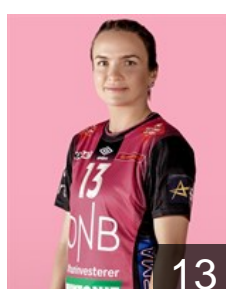

Position: Goalkeeper
Place of birth: Viborg
Date of birth: 06.06.2001
Height: -

 NOR

Refsnes Tonje Haugjord

Position: Back
Place of birth: Kristiansand
Date of birth: 13.11.1994
Height: 170 cm

 SWE

Roberts Jamina

Position: Left Back
Place of birth: Bergsjön
Date of birth: 28.05.1990
Height: 176 cm

 FRA

Sercien Ugolin Océane

Position: Right Back
Place of birth:
Date of birth: 15.12.1997
Height: 175 cm

 ESP

Tchaptchet Defo Lysa

Position: Line Player
Place of birth: YOUNDE
Date of birth: 20.12.2001
Height: 183 cm

 NOR

Tomac Marta

Position: Back
Place of birth: Trondheim
Date of birth: 20.09.1990
Height: 179 cm

 RUS

Vyakhireva Anna