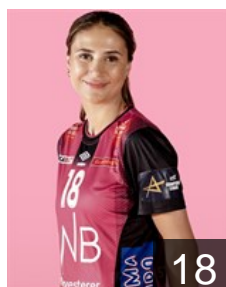

EUROPEAN CUP - PLAYERS LIST

EHF Champions League Women 2022/23

WOMEN'S

 NOR *Vipers Kristiansand*

 NOR
Andersen Martine Kårigstad

Position: Right Back
Place of birth:
Date of birth: 07.05.2002
Height: -

 SWE
Börjesson Sofie

Position: Goalkeeper
Place of birth: Herrestad
Date of birth: 31.05.1997
Height: 186 cm

 NOR
Valle Dahl Ragnhild

Position: Back
Place of birth: Molde
Date of birth: 02.01.1998
Height: 183 cm

 NOR
Dahlum Karine Emilie

Position: Back
Place of birth: Kristiansand
Date of birth: 16.12.1999
Height: 179 cm

 CRO
Debelic Ana

Position: Line Player
Place of birth:
Date of birth: 09.01.1994
Height: 183 cm

 NOR
Hesselberg Mina

Position: Left Wing
Place of birth:
Date of birth: 20.04.2000
Height: -