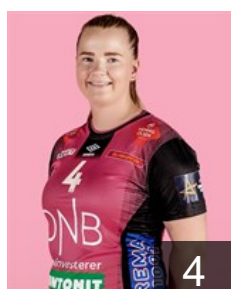

EHF Champions League Women 2022/23

WOMEN'S

 NOR *Vipers Kristiansand*

 ESP

Pena Abaurrea Nerea

Position: Back
Place of birth: Pamplona
Date of birth: 13.12.1989
Height: 175 cm

 DEN

Poulsen Julie Stokkendal

Position: Goalkeeper
Place of birth: Viborg
Date of birth: 06.06.2001
Height: -

 NOR

Refsnes Tonje Haugjord

Position: Back
Place of birth: Kristiansand
Date of birth: 13.11.1994
Height: 170 cm

 SWE

Roberts Jamina