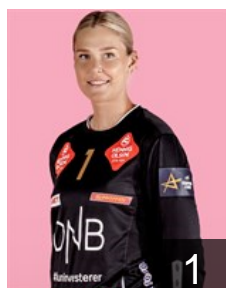

EUROPEAN CUP - PLAYERS LIST

EHF Champions League Women 2022/23

WOMEN'S

 NOR *Vipers Kristiansand*

 NOR
Andersen Martine Kårigstad

Position: Right Back
Place of birth:
Date of birth: 07.05.2002
Height: -

 SWE
Börjesson Sofie

Position: Goalkeeper
Place of birth: Herrestad
Date of birth: 31.05.1997
Height: 186 cm

 NOR
Valle Dahl Ragnhild

Position: Back
Place of birth: Molde
Date of birth: 02.01.1998
Height: 183 cm

 NOR
Dahlum Karine Emilie