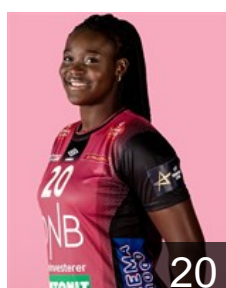

ESP

Tchaptchet Defo Lysa

Position: Line Player
Place of birth: YOUNDE
Date of birth: 20.12.2001
Height: 183 cm