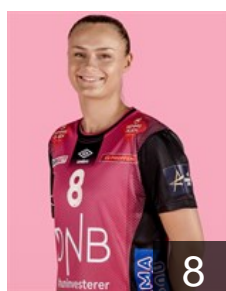

EUROPEAN CUP - PLAYERS LIST

EHF Champions League Women 2022/23

WOMEN'S

 NOR *Vipers Kristiansand*

 NOR
Andersen Martine Kårigstad

Position: Right Back
Place of birth:
Date of birth: 07.05.2002
Height: -

 SWE
Börjesson Sofie

Position: Goalkeeper
Place of birth: Herrestad
Date of birth: 31.05.1997
Height: 186 cm

 NOR
Valle Dahl Ragnhild

Position: Back
Place of birth: Molde
Date of birth: 02.01.1998
Height: 183 cm

 NOR
Dahlum Karine Emilie