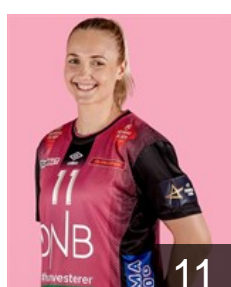

Position: Line Player
Place of birth: YOUNDE
Date of birth: 20.12.2001
Height: 183 cm

 NOR

Tomac Marta

Position: Back
Place of birth: Trondheim
Date of birth: 20.09.1990
Height: 179 cm

 RUS

Vyakhireva Anna

Position: Right Back
Place of birth: Volgograd
Date of birth: 13.03.1995
Height: 168 cm

 NOR

Waade Silje Katrine

Position: Back
Place of birth: Stjørdal
Date of birth: 20.03.1994
Height: 183 cm

 NOR

Yttereng Hanna Maria