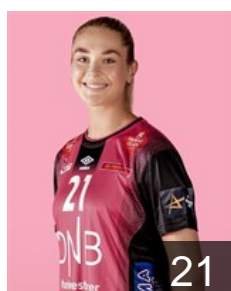

EUROPEAN CUP - PLAYERS LIST

EHF Champions League Women 2022/23

WOMEN'S

 NOR *Vipers Kristiansand*

 NOR
Andersen Martine Kårigstad

Position: Right Back
Place of birth:
Date of birth: 07.05.2002
Height: -

 SWE
Börjesson Sofie

Position: Goalkeeper
Place of birth: Herrestad
Date of birth: 31.05.1997
Height: 186 cm

 NOR
Valle Dahl Ragnhild

Position: Back
Place of birth: Molde
Date of birth: 02.01.1998
Height: 183 cm

 NOR
Dahlum Karine Emilie

Position: Back
Place of birth: Kristiansand
Date of birth: 16.12.1999
Height: 179 cm

 CRO
Debelic Ana

Position: Line Player
Place of birth:
Date of birth: 09.01.1994
Height: 183 cm

 NOR
Hesselberg Mina

Position: Left Wing
Place of birth:
Date of birth: 20.04.2000
Height: -