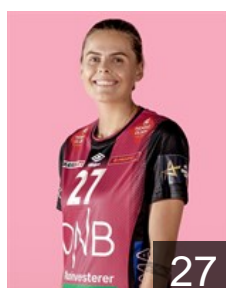

NOR
Næs Andersen S.

Position: Left Wing
Place of birth: Porsgrunn
Date of birth: 12.11.1996
Height: 173 cm