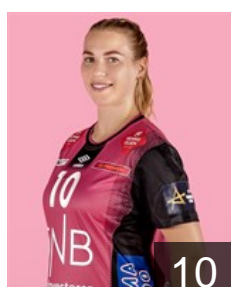

Position: Goalkeeper
Place of birth: Herrestad
Date of birth: 31.05.1997
Height: 186 cm

 NOR
Valle Dahl Ragnhild

Position: Back
Place of birth: Molde
Date of birth: 02.01.1998
Height: 183 cm

 NOR
Dahlum Karine Emilie

Position: Back
Place of birth: Kristiansand
Date of birth: 16.12.1999
Height: 179 cm

 CRO
Debelic Ana

Position: Line Player
Place of birth:
Date of birth: 09.01.1994
Height: 183 cm

 NOR
Hesselberg Mina

Position: Left Wing
Place of birth:
Date of birth: 20.04.2000
Height: -

 NOR
Høve Tuva Ulsaker

Position: Right Wing
Place of birth:
Date of birth: 11.06.2000
Height: -

 CZE
Jerábková Markéta

Position: Back
Place of birth:
Date of birth: 08.02.1996
Height: 174 cm

 NOR
Jonassen Vilde Kaurin