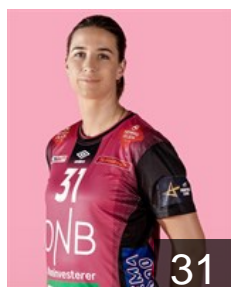

EUROPEAN CUP - PLAYERS LIST

EHF Champions League Women 2022/23

WOMEN'S

 NOR *Vipers Kristiansand*

 NOR
Andersen Martine Kårigstad

Position: Right Back
Place of birth:
Date of birth: 07.05.2002
Height: -

 SWE
Börjesson Sofie

Position: Goalkeeper
Place of birth: Herrestad
Date of birth: 31.05.1997
Height: 186 cm

 NOR
Valle Dahl Ragnhild

Position: Back
Place of birth: Molde
Date of birth: 02.01.1998
Height: 183 cm

 NOR
Dahlum Karine Emilie

Position: Back
Place of birth: Kristiansand
Date of birth: 16.12.1999
Height: 179 cm

 CRO
Debelic Ana

Position: Line Player
Place of birth:
Date of birth: 09.01.1994
Height: 183 cm

 NOR
Hesselberg Mina

Position: Left Wing
Place of birth:
Date of birth: 20.04.2000
Height: -