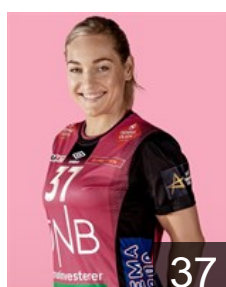

Position: Back
Place of birth: Kristiansand
Date of birth: 16.12.1999
Height: 179 cm

 CRO
Debelic Ana

Position: Line Player
Place of birth:
Date of birth: 09.01.1994
Height: 183 cm

 NOR
Hesselberg Mina

Position: Left Wing
Place of birth:
Date of birth: 20.04.2000
Height: -

 NOR
Høve Tuva Ulsaker

Position: Right Wing
Place of birth:
Date of birth: 11.06.2000
Height: -

 CZE
Jerábková Markéta

Position: Back
Place of birth:
Date of birth: 08.02.1996
Height: 174 cm

 NOR
Jonassen Vilde Kaurin

Position: Left Wing
Place of birth: Kristiansand
Date of birth: 01.09.1992
Height: 164 cm

 CZE
Knedlikova Jana

Position: Right Wing
Place of birth:
Date of birth: 22.06.1989
Height: 168 cm

 NOR
Lunde Katrine