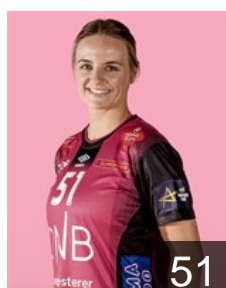

Position: Goalkeeper
Place of birth: Herrestad
Date of birth: 31.05.1997
Height: 186 cm

 NOR
Valle Dahl Ragnhild

Position: Back
Place of birth: Molde
Date of birth: 02.01.1998
Height: 183 cm

 NOR
Dahlum Karine Emilie

Position: Back
Place of birth: Kristiansand
Date of birth: 16.12.1999
Height: 179 cm

 CRO
Debelic Ana

Position: Line Player
Place of birth:
Date of birth: 09.01.1994
Height: 183 cm

 NOR
Hesselberg Mina

Position: Left Wing
Place of birth:
Date of birth: 20.04.2000
Height: -

 NOR
Høve Tuva Ulsaker

Position: Right Wing
Place of birth:
Date of birth: 11.06.2000
Height: -

 CZE
Jerábková Markéta

Position: Back
Place of birth:
Date of birth: 08.02.1996
Height: 174 cm

 NOR
Jonassen Vilde Kaurin