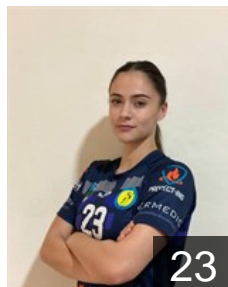

Position: Line Player
Place of birth: SARAJEVO
Date of birth: 02.04.2004
Height: 172 cm

 BIH

Fejzic Samra

Position: Line Player
Place of birth: Sarajevo
Date of birth: 22.02.2002
Height: 175 cm

 BIH

Hadziabdic Amina

Position: Right Back
Place of birth: TRAVNIK
Date of birth: 05.09.2004
Height: 178 cm

 BIH

Halebic Adna

Position: Line Player
Place of birth: Mostar
Date of birth: 14.04.1997
Height: 175 cm

 BIH

Ibrica Sara

Position: Left Wing
Place of birth: SARAJEVO
Date of birth: 10.04.2006
Height: 172 cm

EUROPEAN CUP - PLAYERS LIST

EHF European Cup Women 2021/22

 BIH RK Hadzici-Interlogistic

 BIH

Kulic Dejana

Position: Centre Back
Place of birth: Sokolac
Date of birth: 31.08.1996
Height: 171 cm

 BIH

Mehremic Anisa

Position: Right Back
Place of birth: Sarajevo
Date of birth: 20.12.2001
Height: 173 cm

 BIH

Sehic Hana

Position: Centre Back
Place of birth: Satajevo
Date of birth: 16.07.2003
Height: 170 cm