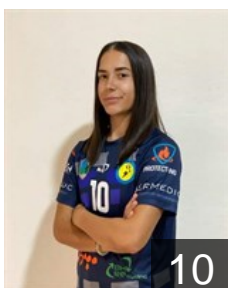

EUROPEAN CUP - PLAYERS LIST

EHF European Cup Women 2021/22

 BIH RK Hadzici-Interlogistic

 MNE

Blecic Sara

Position: Centre Back
Place of birth: NIKSIC
Date of birth: 13.04.2000
Height: 168 cm

 BIH

Bosnjak Lea

Position: Left Wing
Place of birth: NOVA BILA
Date of birth: 11.01.2005
Height: 168 cm

 BIH

Cahtarevic Sara

Position: Right Wing
Place of birth: Zavidovici
Date of birth: 19.03.1998
Height: 172 cm

 BIH

Cajic Ajla

Position: Left Back
Place of birth: Sarajevo
Date of birth: 28.05.2003
Height: 180 cm

 BIH

Cajic Zerina

Position: Goalkeeper
Place of birth: SARAJEVO
Date of birth: 26.08.2005
Height: 169 cm

 BIH

Demic Edina