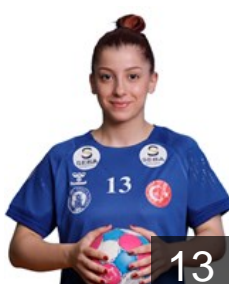

EUROPEAN CUP - PLAYERS LIST

EHF European League Women 2021/22

 TUR Yalikavakspor Club

 TUR

Adnar Esma

Position: Goalkeeper
Place of birth: Kestel / BURSA
Date of birth: 11.06.1996
Height: -

 RUS

Baranik Valeriia

Position: Line Player
Place of birth: Syzran
Date of birth: 17.11.1993
Height: 181 cm

 TUR

Celik Saliha Hatun

Position: Centre Back
Place of birth: Ilkadim /
Date of birth: 08.03.2002
Height: 167 cm

 TUR

Çinkan Çağrı

Position: Goalkeeper
Place of birth: Akhisar / MANISA
Date of birth: 24.09.1999
Height: 176 cm

 TUR

Hosgör Binboga Didem

Position: Left Back
Place of birth: Finike / ANTALYA
Date of birth: 02.10.1991
Height: 180 cm

Position: Right Back
Place of birth: Üsküdar /
Date of birth: 19.08.1980
Height: 177 cm

EUROPEAN CUP - PLAYERS LIST

EHF European League Women 2021/22

 **TUR** Yalikavakspor Club

Left Club

 **SRB**

Tasic Dunja