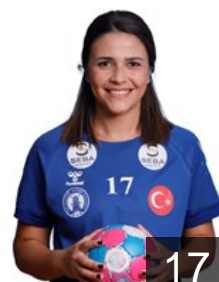

 TUR

Imamoglu Öcal Sevilay

Position: Goalkeeper
Place of birth:
Date of birth: 07.10.1984
Height: 176 cm

 TUR

Oguz Zehra

Position: Left Wing
Place of birth: Bulanik / MUS
Date of birth: 05.05.1999
Height: 172 cm

 TUR

Sagdiç Esin

Position: Right Wing
Place of birth: Izmir
Date of birth: 01.01.1988
Height: 168 cm

 TUR

Sahin Yasemin

Position: Centre Back
Place of birth:
Date of birth: 25.06.1988
Height: 171 cm

 TUR

Sakizcan Fatmagül

Position: Left Wing
Place of birth:
Date of birth: 31.03.1992
Height: 173 cm

 TUR

Sancak Nursah

Position: Right Wing
Place of birth:
Date of birth: 24.10.1997
Height: 172 cm

 TUR

Taskin Özlem

Position: Goalkeeper
Place of birth: Turgutlu /
Date of birth: 30.09.2002
Height: 179 cm

EUROPEAN CUP - PLAYERS LIST

EHF European League Women 2021/22

 TUR Yalikavakspor Club

 TUR

Yapici Gizem

Position: Right Back
Place of birth: Esenler /
Date of birth: 22.04.2002
Height: 180 cm

 TUR

Yapici Sinem