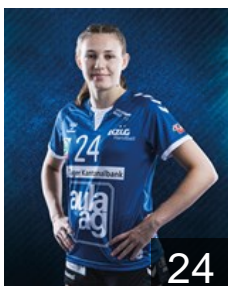

 SUI

Käppeli Mattea

Position: Left Wing
Place of birth: Sursee
Date of birth: 23.12.2004
Height: 158 cm

EUROPEAN CUP - PLAYERS LIST

EHF European Cup Women 2021/22

 SUI LK Zug Handball

 SUI

Ligue Desirée

Position: Goalkeeper
Place of birth: Zürich
Date of birth: 15.05.2000
Height: 170 cm

 SUI

Litscher Zora Marta

Position: Centre Back
Place of birth: Sevelen
Date of birth: 30.03.2002
Height: 168 cm

 SUI

Riner Alessia