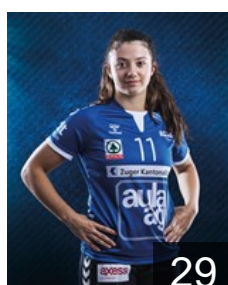

Position: Left Wing
Place of birth:
Date of birth: 08.01.2004
Height: 170 cm

 SUI

Scherer Sibylle

Position: Left Back
Place of birth: Zug
Date of birth: 09.01.1992
Height: 180 cm

 SUI

Spieler Svenja

Position: Right Back
Place of birth: Hünenberg
Date of birth: 18.03.2001
Height: 176 cm

 SUI

Steinmann Svenja

Position: Right Wing
Place of birth:
Date of birth: 22.12.2000
Height: 170 cm

 SUI

Stutz Leah

Position: Centre Back
Place of birth: Baar
Date of birth: 26.11.1998
Height: 162 cm

 ROU

Taivan Andreea

Position: Right Wing
Place of birth: Galati
Date of birth: 27.04.1997
Height: 168 cm

 SUI

Tschamper Joline

Position: Right Back
Place of birth: Lausanne
Date of birth: 09.10.2001
Height: 174 cm

 SUI

Zaetta Sara