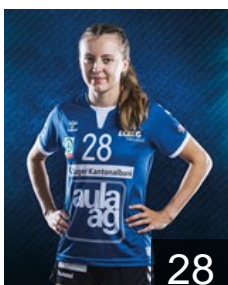

 SUI

Käppeli Mattea

Position: Left Wing
Place of birth: Sursee
Date of birth: 23.12.2004
Height: 158 cm

EUROPEAN CUP - PLAYERS LIST

EHF European Cup Women 2021/22

 SUI LK Zug Handball

 SUI

Ligue Desirée

Position: Goalkeeper
Place of birth: Zürich
Date of birth: 15.05.2000
Height: 170 cm

 SUI

Litscher Zora Marta

Position: Centre Back
Place of birth: Sevelen
Date of birth: 30.03.2002
Height: 168 cm

 SUI

Riner Alessia

Position: Left Wing
Place of birth:
Date of birth: 08.01.2004
Height: 170 cm

 SUI

Scherer Sibylle

Position: Left Back
Place of birth: Zug
Date of birth: 09.01.1992
Height: 180 cm

 SUI

Spieler Svenja

Position: Right Back
Place of birth: Hünenberg
Date of birth: 18.03.2001
Height: 176 cm

 SUI

Steinmann Svenja

Position: Right Wing
Place of birth:
Date of birth: 22.12.2000
Height: 170 cm

 SUI

Stutz Leah

Position: Centre Back
Place of birth: Baar
Date of birth: 26.11.1998
Height: 162 cm

 ROU

Taivan Andreea