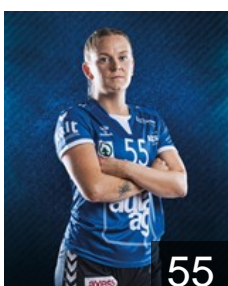

ISL

Jonsdottir Harpa Rut

Position: Line Player
Place of birth: Akureyri
Date of birth: 14.03.1997
Height: 171 cm