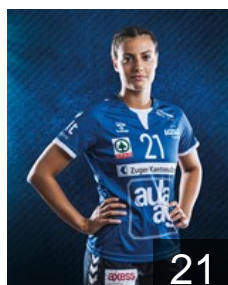

Position: Goalkeeper
Place of birth: Zürich
Date of birth: 15.05.2000
Height: 170 cm

 SUI

Litscher Zora Marta

Position: Centre Back
Place of birth: Sevelen
Date of birth: 30.03.2002
Height: 168 cm

 SUI

Riner Alessia

Position: Left Wing
Place of birth:
Date of birth: 08.01.2004
Height: 170 cm

 SUI

Scherer Sibylle

Position: Left Back
Place of birth: Zug
Date of birth: 09.01.1992
Height: 180 cm

 SUI

Spieler Svenja

Position: Right Back
Place of birth: Hünenberg
Date of birth: 18.03.2001
Height: 176 cm

 SUI

Steinmann Svenja

Position: Right Wing
Place of birth:
Date of birth: 22.12.2000
Height: 170 cm

 SUI

Stutz Leah

Position: Centre Back
Place of birth: Baar
Date of birth: 26.11.1998
Height: 162 cm

 ROU

Taivan Andreea