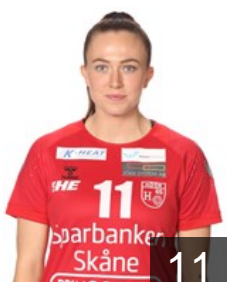

## Gullberg Ida

Position: Left Wing  
Place of birth: Hoor  
Date of birth: 25.09.1998  
Height: 177 cm

 SWE

## Larsson Victoria

Position: Right Wing  
Place of birth: Göteborg  
Date of birth: 23.04.1998  
Height: 170 cm

 SWE

## Linner Bintou

Position: Right Back  
Place of birth: Möllevång -SO  
Date of birth: 05.01.2002  
Height: 173 cm

 SWE

## Lundbäck Amelia

Position: Centre Back  
Place of birth: Stensjön  
Date of birth: 22.09.1998  
Height: 176 cm

 SWE