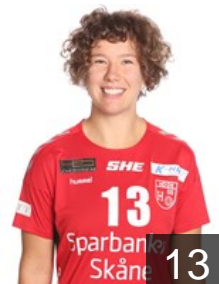

SWE

Winberg Tilda

Position: Right Back
Place of birth: Ystad
Date of birth: 05.07.1998
Height: 182 cm