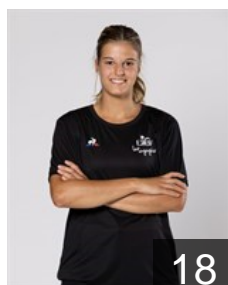

## Mairot Clarisse

Position: Left Back  
Place of birth: Besancon  
Date of birth: 27.01.2001  
Height: 170 cm

 FRA