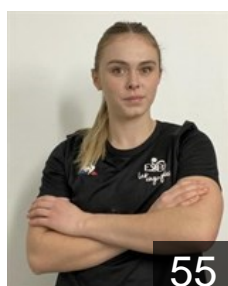

FRA

Pobelle Lea

Position: Left Wing
Place of birth: Besançon
Date of birth: 16.09.2001
Height: 168 cm