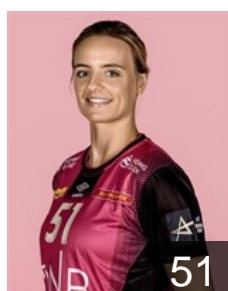

# EUROPEAN CUP - PLAYERS LIST

EHF Champions League Women 2021/22

 NOR *Vipers Kristiansand*

 NOR  
**Dahl Ragnhild Valle**  
Position: Back  
Place of birth: Molde  
Date of birth: 02.01.1998  
Height: 178 cm

 NOR  
**Dahlum Karine Emilie**  
Position: Back  
Place of birth: Kristiansand  
Date of birth: 16.12.1999  
Height: 179 cm

 CRO  
**Debelic Ana**  
Position: Line Player  
Place of birth:  
Date of birth: 09.01.1994  
Height: 183 cm

 SWE  
**Eriksson Evelina**  
Position: Goalkeeper  
Place of birth: Österhaninge  
Date of birth: 20.08.1996  
Height: 185 cm

 SWE  
**Guldén Isabelle**  
Position: Back  
Place of birth: Sävedalen  
Date of birth: 29.06.1989  
Height: 178 cm

 NOR  
**Hesselberg Mina**  
Position: Left Wing  
Place of birth: oslo  
Date of birth: 20.04.2000  
Height: 177 cm

 NOR  
**Hoeve Tuva Ulsaker**  
Position: Right Wing  
Place of birth: Oslo  
Date of birth: 11.06.2000  
Height: 172 cm