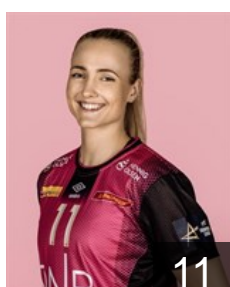

 ESP

**Tchaptchet Defo Lysa**

Position: Line Player  
Place of birth:  
Date of birth: 20.12.2001  
Height: 183 cm

 NOR

**Tomac Marta**

Position: Back  
Place of birth: Trondheim  
Date of birth: 20.09.1990  
Height: 179 cm

 HUN

**Tomori Zsuzsanna**

Position: Left Back  
Place of birth: Budapest  
Date of birth: 18.06.1987  
Height: 187 cm

 NOR

**Waade Silje Katrine**

Position: Back  
Place of birth: Stjørdal  
Date of birth: 20.03.1994  
Height: 183 cm