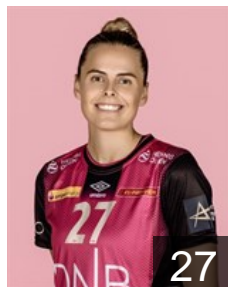

 NOR  
**Lunde Katrine**  
Position: Goalkeeper  
Place of birth: Kristiansand  
Date of birth: 30.03.1980  
Height: 181 cm

# EUROPEAN CUP - PLAYERS LIST

EHF Champions League Women 2021/22

 NOR *Vipers Kristiansand*

 NOR

**Mørk Nora**

Position: Back  
Place of birth: Oslo  
Date of birth: 05.04.1991  
Height: 167 cm

 NOR

**Naes Andersen S.**

Position: Left Wing  
Place of birth: Porsgrunn  
Date of birth: 12.11.1996  
Height: 173 cm

 NOR

**Olsen Karoline**

Position: Left Wing  
Place of birth: Kristiansand  
Date of birth: 16.06.1998  
Height: 171 cm