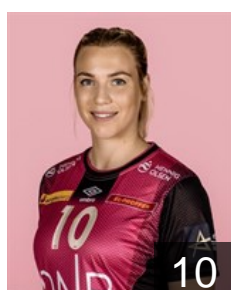

NOR
Jonassen Vilde Kaurin
Position: Left Wing
Place of birth: Kristiansand
Date of birth: 01.09.1992
Height: 164 cm