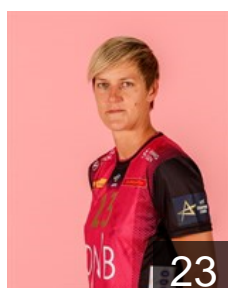

 ESP

**Tchaptchet Defo Lysa**

Position: Line Player  
Place of birth:  
Date of birth: 20.12.2001  
Height: 183 cm

 NOR

**Tomac Marta**

Position: Back  
Place of birth: Trondheim  
Date of birth: 20.09.1990  
Height: 179 cm