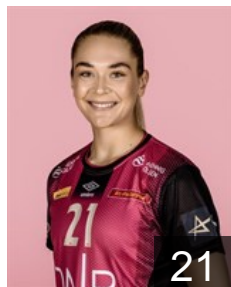

# EUROPEAN CUP - PLAYERS LIST

EHF Champions League Women 2021/22

 NOR *Vipers Kristiansand*

 NOR  
**Dahl Ragnhild Valle**  
Position: Back  
Place of birth: Molde  
Date of birth: 02.01.1998  
Height: 178 cm

 NOR  
**Dahlum Karine Emilie**  
Position: Back  
Place of birth: Kristiansand  
Date of birth: 16.12.1999  
Height: 179 cm

 CRO  
**Debelic Ana**  
Position: Line Player  
Place of birth:  
Date of birth: 09.01.1994  
Height: 183 cm