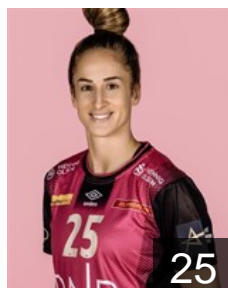

 NOR  
**Lunde Katrine**  
Position: Goalkeeper  
Place of birth: Kristiansand  
Date of birth: 30.03.1980  
Height: 181 cm

# EUROPEAN CUP - PLAYERS LIST

EHF Champions League Women 2021/22

 NOR *Vipers Kristiansand*

 NOR

**Mørk Nora**

Position: Back  
Place of birth: Oslo  
Date of birth: 05.04.1991  
Height: 167 cm

 NOR

**Naes Andersen S.**

Position: Left Wing  
Place of birth: Porsgrunn  
Date of birth: 12.11.1996  
Height: 173 cm

 NOR

**Olsen Karoline**

Position: Left Wing  
Place of birth: Kristiansand  
Date of birth: 16.06.1998  
Height: 171 cm