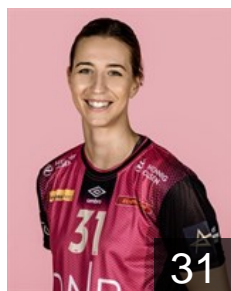

# EUROPEAN CUP - PLAYERS LIST

EHF Champions League Women 2021/22

 NOR *Vipers Kristiansand*

 NOR  
**Dahl Ragnhild Valle**  
Position: Back  
Place of birth: Molde  
Date of birth: 02.01.1998  
Height: 178 cm

 NOR  
**Dahlum Karine Emilie**  
Position: Back  
Place of birth: Kristiansand  
Date of birth: 16.12.1999  
Height: 179 cm

 CRO  
**Debelic Ana**  
Position: Line Player  
Place of birth:  
Date of birth: 09.01.1994  
Height: 183 cm