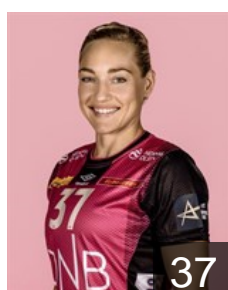

 NOR  
**Hesselberg Mina**  
Position: Left Wing  
Place of birth: oslo  
Date of birth: 20.04.2000  
Height: 177 cm

 NOR  
**Hoeve Tuva Ulsaker**  
Position: Right Wing  
Place of birth: Oslo  
Date of birth: 11.06.2000  
Height: 172 cm

 CZE  
**Jerábková Markéta**  
Position: Back  
Place of birth:  
Date of birth: 08.02.1996  
Height: 174 cm

 NOR  
**Jonassen Vilde Kaurin**  
Position: Left Wing  
Place of birth: Kristiansand  
Date of birth: 01.09.1992  
Height: 164 cm