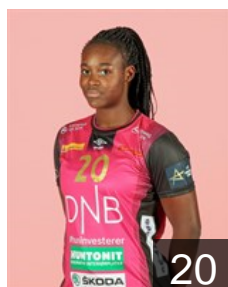

 ESP

**Pena Abaurrea Nerea**

Position: Back  
Place of birth: Pamplona  
Date of birth: 13.12.1989  
Height: 175 cm

 NOR

**Refsnes Tonje Haugjord**

Position: Back  
Place of birth: Kristiansand  
Date of birth: 13.11.1994  
Height: 170 cm

 ESP

**Tchaptchet Defo Lysa**

Position: Line Player  
Place of birth:  
Date of birth: 20.12.2001  
Height: 183 cm

 NOR

**Tomac Marta**

Position: Back  
Place of birth: Trondheim  
Date of birth: 20.09.1990  
Height: 179 cm