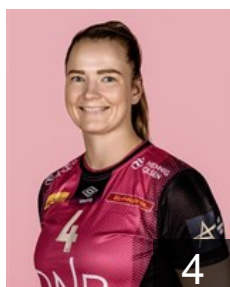

NOR

Refsnes Tonje Haugjord

Position: Back
Place of birth: Kristiansand
Date of birth: 13.11.1994
Height: 170 cm