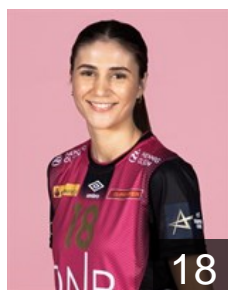

# EUROPEAN CUP - PLAYERS LIST

EHF Champions League Women 2021/22

 NOR *Vipers Kristiansand*

 NOR  
**Dahl Ragnhild Valle**  
Position: Back  
Place of birth: Molde  
Date of birth: 02.01.1998  
Height: 178 cm

 NOR  
**Dahlum Karine Emilie**  
Position: Back  
Place of birth: Kristiansand  
Date of birth: 16.12.1999  
Height: 179 cm

 CRO  
**Debelic Ana**  
Position: Line Player  
Place of birth:  
Date of birth: 09.01.1994  
Height: 183 cm

 SWE  
**Eriksson Evelina**  
Position: Goalkeeper  
Place of birth: Österhaninge  
Date of birth: 20.08.1996  
Height: 185 cm

 SWE  
**Guldén Isabelle**  
Position: Back  
Place of birth: Sävedalen  
Date of birth: 29.06.1989  
Height: 178 cm