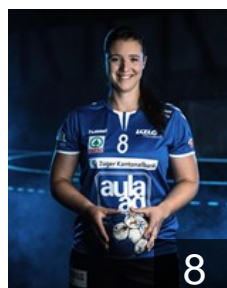

## Ligue Desirée

Position: Goalkeeper  
Place of birth: Zürich  
Date of birth: 15.05.2000  
Height: 170 cm

 SUI

## Scherer Sibylle

Position: Left Back  
Place of birth: Zug  
Date of birth: 09.01.1992  
Height: 180 cm

 SUI