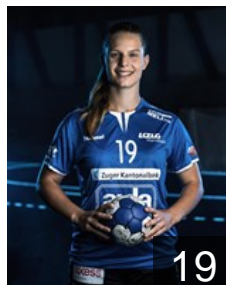

## Abt Jennifer

Position: Goalkeeper  
Place of birth: Cham  
Date of birth: 01.03.2001  
Height: -

 SUI