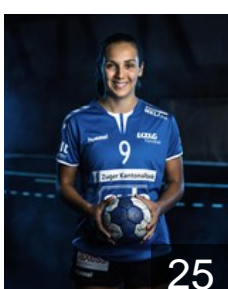

## Steinmann Svenja

Position: Right Wing  
Place of birth: Feusisberg  
Date of birth: 22.12.2000  
Height: 170 cm

 SUI

## Stutz Leah

Position: Centre Back  
Place of birth: Baar  
Date of birth: 26.11.1998  
Height: 162 cm

 SUI