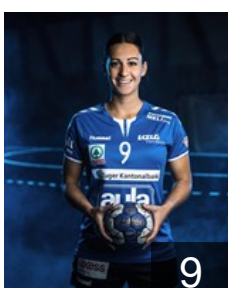

## Baumann Laura

Position: Line Player  
Place of birth: Wassen  
Date of birth: 11.05.1998  
Height: 168 cm

 SUI

## Berchtold Alina

Position: Right Wing  
Place of birth: Giswil  
Date of birth: 07.05.2002  
Height: 172 cm

 SUI