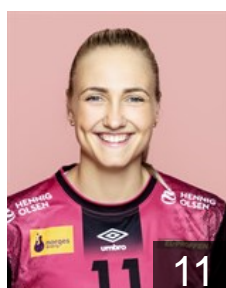

NOR

Waade Silje Katrine

Position: Right Back
Place of birth: Stjørdal
Date of birth: 20.03.1994
Height: 183 cm