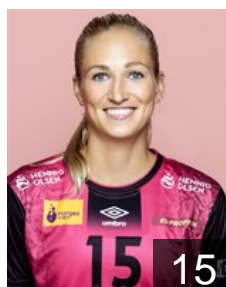

NOR

Sulland Linn Jorum

Position: Right Back
Place of birth: Oslo
Date of birth: 15.07.1984
Height: 178 cm