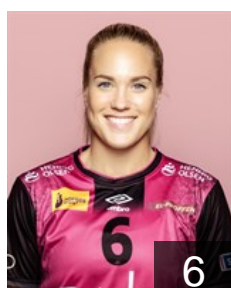

## Kristiansen Jeanett

Position: Left Back  
Place of birth: Stavanger  
Date of birth: 24.12.1992  
Height: 179 cm

 NOR