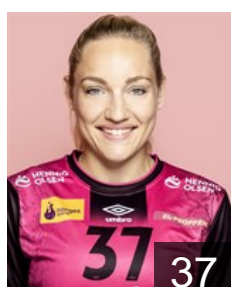

CZE

Knedlikova Jana

Position: Right Wing
Place of birth: Praha
Date of birth: 22.06.1989
Height: 168 cm