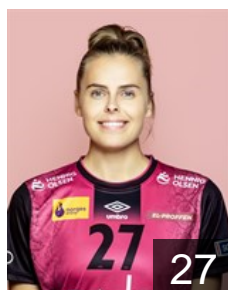

## Andenaes June

Position: Line Player  
Place of birth: Gloppen  
Date of birth: 09.06.1983  
Height: 176 cm

 NOR

## Dahl Ragnhild Valle

Position: Left Back  
Place of birth: Molde  
Date of birth: 02.01.1998  
Height: 178 cm

 NOR