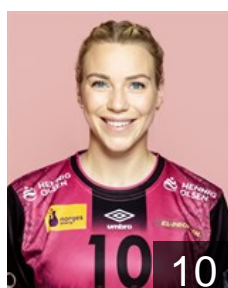

## Dahl Ragnhild Valle

Position: Left Back  
Place of birth: Molde  
Date of birth: 02.01.1998  
Height: 178 cm

 NOR

## Dahlum Karine Emilie

Position: Right Back  
Place of birth: Kristiansand  
Date of birth: 16.12.1999  
Height: 175 cm

 SWE

## Eriksson Evelina

Position: Goalkeeper  
Place of birth: Østerhaninge  
Date of birth: 20.08.1996  
Height: 184 cm

 NOR

## Hårtevit Thomassen Kristine

Position: Left Back  
Place of birth: Kristiansand  
Date of birth: 06.02.2001  
Height: 178 cm

 NOR