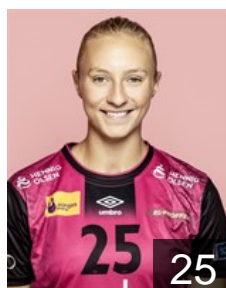

## Left Club

 ANG

**Morais C.**

Position: Right Wing

Place of birth: Luanda

Date of birth: 13.04.1986

Height: 164 cm

late entry on 18.08.2020