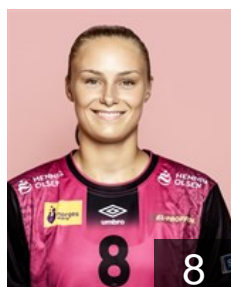

## Andersen S.

Position: Left Wing  
Place of birth: Skien  
Date of birth: 12.11.1996  
Height: 173 cm

 NOR

## Arntzen Emilie Hegh

Position: Left Back  
Place of birth: Skien  
Date of birth: 01.01.1994  
Height: 184 cm

 NOR

## Dahl Ragnhild Valle

Position: Left Back  
Place of birth: Molde  
Date of birth: 02.01.1998  
Height: 178 cm

 NOR