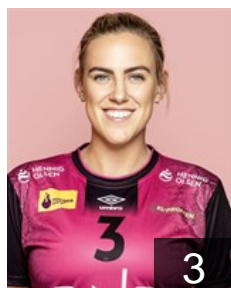

NOR

Arntzen Emilie Hegh

Position: Left Back
Place of birth: Skien
Date of birth: 01.01.1994
Height: 184 cm