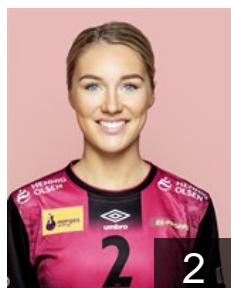

NOR

Olsen Karoline

Position: Left Wing
Place of birth: Kristiansand
Date of birth: 16.06.1998
Height: 171 cm