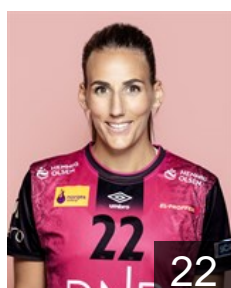

## Refsnes Tonje

Position: Centre Back  
Place of birth: Kristiansand  
Date of birth: 13.11.1994  
Height: 170 cm

 NOR

## Sulland Linn Jorum

Position: Right Back  
Place of birth: Oslo  
Date of birth: 15.07.1984  
Height: 178 cm

 NOR