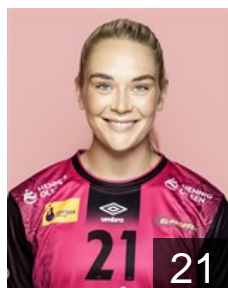

## Andersen S.

Position: Left Wing  
Place of birth: Skien  
Date of birth: 12.11.1996  
Height: 173 cm

 NOR

## Arntzen Emilie Hegh

Position: Left Back  
Place of birth: Skien  
Date of birth: 01.01.1994  
Height: 184 cm

 NOR

## Dahl Ragnhild Valle

Position: Left Back  
Place of birth: Molde  
Date of birth: 02.01.1998  
Height: 178 cm

 NOR