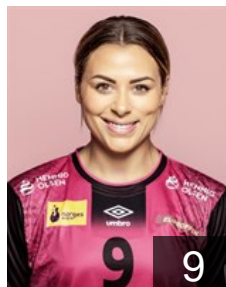

NOR

Mørk Nora

Position: Right Back
Place of birth: Oslo
Date of birth: 05.04.1991
Height: 167 cm