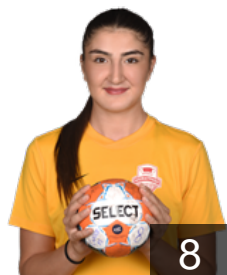

EUROPEAN CUP - PLAYERS LIST

EHF European Cup Women 2020/21

TUR Muratpasa Belediyesi SK

TUR

Akalain Cansu

Position: Line Player
Place of birth: Ankara
Date of birth: 25.08.1998
Height: 172 cm

TUR

Binboga Didem Hosgör

Position: Left Back
Place of birth: Antalya
Date of birth: 02.10.1991
Height: 180 cm

TUR

Bozdogan Döne Gül

Position: Centre Back
Place of birth: Ankara
Date of birth: 03.02.1999
Height: 172 cm

TUR

Celik Saliha Hatun

Position: Centre Back
Place of birth: SAMSUN
Date of birth: 08.03.2002
Height: -

TUR

Ersöz Zeynep

Position: Centre Back
Place of birth: ESKISEHIR
Date of birth: 01.09.2000
Height: 170 cm

TUR

Güleçyüz Gülsüm