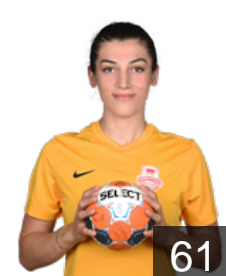

Position: Left Back
Place of birth: Antalya
Date of birth: 02.10.1991
Height: 180 cm

TUR

Bozdogan Döne Gül

Position: Centre Back
Place of birth: Ankara
Date of birth: 03.02.1999
Height: 172 cm

TUR

Celik Saliha Hatun

Position: Centre Back
Place of birth: SAMSUN
Date of birth: 08.03.2002
Height: -

TUR

Ersöz Zeynep

Position: Centre Back
Place of birth: ESKISEHIR
Date of birth: 01.09.2000
Height: 170 cm

TUR

Güleçyüz Gülsüm

Position: Right Wing
Place of birth: Çorum
Date of birth: 16.11.1993
Height: 168 cm

TUR

Karaarslan Betül

Position: Left Wing
Place of birth: SEYHAN
Date of birth: 15.05.2002
Height: -

TUR

Kilic Eda Nur

Position: Centre Back
Place of birth: ESKISEHIR
Date of birth: 30.05.2000
Height: -