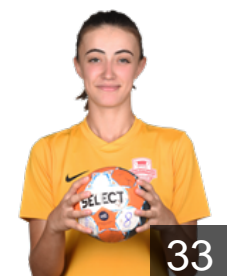

Position: Left Back
Place of birth: Antalya
Date of birth: 02.10.1991
Height: 180 cm

TUR

Bozdogan Döne Gül

Position: Centre Back
Place of birth: Ankara
Date of birth: 03.02.1999
Height: 172 cm

TUR

Celik Saliha Hatun

Position: Centre Back
Place of birth: SAMSUN
Date of birth: 08.03.2002
Height: -

TUR

Ersöz Zeynep

Position: Centre Back
Place of birth: ESKISEHIR
Date of birth: 01.09.2000
Height: 170 cm

TUR

Güleçyüz Gülsüm