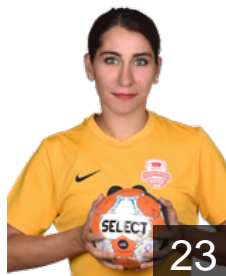

Position: Left Back
Place of birth: Antalya
Date of birth: 02.10.1991
Height: 180 cm

TUR

Bozdogan Döne Gül

Position: Centre Back
Place of birth: Ankara
Date of birth: 03.02.1999
Height: 172 cm

TUR

Celik Saliha Hatun

Position: Centre Back
Place of birth: SAMSUN
Date of birth: 08.03.2002
Height: -

TUR

Ersöz Zeynep

Position: Centre Back
Place of birth: ESKISEHIR
Date of birth: 01.09.2000
Height: 170 cm

TUR

Güleçyüz Gülsüm