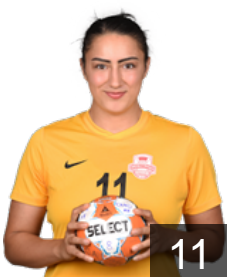

EUROPEAN CUP - PLAYERS LIST

EHF European Cup Women 2020/21

TUR Muratpasa Belediyesi SK

TUR

Akalain Cansu

Position: Line Player
Place of birth: Ankara
Date of birth: 25.08.1998
Height: 172 cm

TUR

Binboga Didem Hosgör

Position: Left Back
Place of birth: Antalya
Date of birth: 02.10.1991
Height: 180 cm

TUR

Bozdogan Döne Gül

Position: Centre Back
Place of birth: Ankara
Date of birth: 03.02.1999
Height: 172 cm

TUR

Celik Saliha Hatun

Position: Centre Back
Place of birth: SAMSUN
Date of birth: 08.03.2002
Height: -

TUR

Ersöz Zeynep

Position: Centre Back
Place of birth: ESKISEHIR
Date of birth: 01.09.2000
Height: 170 cm

TUR

Güleçyüz Gülsüm