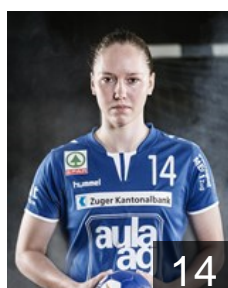

Position: Line Player
Place of birth: Bühler
Date of birth: 16.08.2001
Height: 178 cm

SUI

Gwerder Kyra

Position: Left Wing
Place of birth: Muotathal
Date of birth: 11.05.2002
Height: 167 cm

SUI

Hasler-Petrig Jacqueline

Position: Back
Place of birth: Einsiedeln
Date of birth: 10.06.1987
Height: 169 cm

SUI

Heinzer Celia

Position: Left Back
Place of birth: Muotathal
Date of birth: 19.05.2002
Height: 182 cm

SUI

Hess Dimitra

Position: Left Wing
Place of birth: Baden
Date of birth: 14.08.2000
Height: 160 cm

GBR

Innes Laura

Position: Goalkeeper
Place of birth: Leeds
Date of birth: 04.11.1989
Height: 182 cm

SUI

Javet Stefanie

Position: Line Player
Place of birth: Kilchberg
Date of birth: 13.05.1995
Height: 173 cm