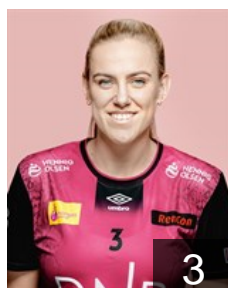

EUROPEAN CUP - PLAYERS LIST

2019/20 DELO WOMEN'S EHF Champions League

WOMEN'S

 NOR *Vipers Kristiansand*

 NOR

Andenaes June

Position: Line Player
Place of birth: Gloppen
Date of birth: 09.06.1983
Height: 176 cm

 NOR

Arntzen Emilie Hegh

Position: Left Back
Place of birth: Skien
Date of birth: 01.01.1994
Height: 183 cm

 NOR

Aune Malin

Position: Right Wing
Place of birth: Ranheim
Date of birth: 04.03.1995
Height: 165 cm

 NOR

Bersas Westersjo Ingvild

Position: Line Player
Place of birth: Kristiansand
Date of birth: 18.06.2000
Height: 165 cm

 NOR

Dahl Ragnhild Valle

Position: Left Back
Place of birth: Molde
Date of birth: 02.01.1998
Height: 178 cm