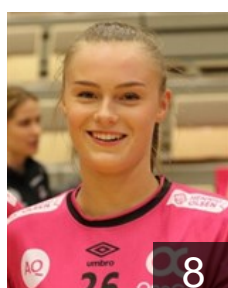

 NOR

Arntzen Emilie Hegh

Position: Left Back
Place of birth: Skien
Date of birth: 01.01.1994
Height: 183 cm

 NOR

Aune Malin

Position: Right Wing
Place of birth: Ranheim
Date of birth: 04.03.1995
Height: 165 cm

 NOR

Bersas Westersjo Ingvild

Position: Line Player
Place of birth: Kristiansand
Date of birth: 18.06.2000
Height: 165 cm

 NOR

Dahl Ragnhild Valle

Position: Left Back
Place of birth: Molde
Date of birth: 02.01.1998
Height: 178 cm

 NOR

Dahlum Karine Emilie

Position: Right Wing
Place of birth: Kristiansand
Date of birth: 16.12.1999
Height: 175 cm

 NOR

Gabrielsen Ida

Position: Goalkeeper
Place of birth: Kristiansand
Date of birth: 01.04.1996
Height: 170 cm