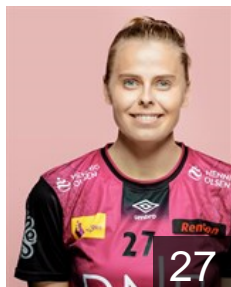

 NOR

Lunde Katrine

Position: Goalkeeper
Place of birth: Kristiansand
Date of birth: 30.03.1980
Height: 181 cm

EUROPEAN CUP - PLAYERS LIST

2019/20 DELO WOMEN'S EHF Champions League

WOMEN'S

 NOR *Vipers Kristiansand*

 NOR

Naes Andersen S.

Position: Left Wing
Place of birth: Skien
Date of birth: 12.11.1996
Height: 175 cm

 NOR

Olsen Karoline

Position: Left Wing
Place of birth: Kristiansand
Date of birth: 16.06.1998
Height: 171 cm