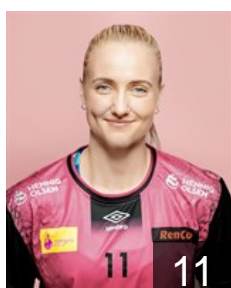

 NOR

Thomassen Kristine Hartveit

Position: Left Back
Place of birth: Kristiansand
Date of birth: 06.02.2001
Height: 178 cm

 NOR

Tomac Marta

Position: Centre Back
Place of birth: Trondheim
Date of birth: 20.09.1990
Height: 179 cm

 NOR

Udjus Benedicte

Position: Goalkeeper
Place of birth: Kristiansand
Date of birth: 04.01.1996
Height: 168 cm

 NOR

Vehushela Ingrid

Position: Right Wing
Place of birth: Kristiansand
Date of birth: 11.09.1999
Height: 165 cm