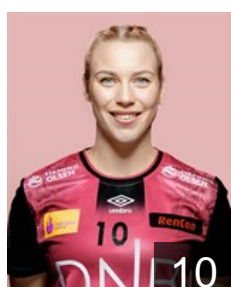

 NOR

Bersas Westersjo Ingvild

Position: Line Player
Place of birth: Kristiansand
Date of birth: 18.06.2000
Height: 165 cm

 NOR

Dahl Ragnhild Valle

Position: Left Back
Place of birth: Molde
Date of birth: 02.01.1998
Height: 178 cm

 NOR

Dahlum Karine Emilie

Position: Right Wing
Place of birth: Kristiansand
Date of birth: 16.12.1999
Height: 175 cm

 NOR

Gabrielsen Ida

Position: Goalkeeper
Place of birth: Kristiansand
Date of birth: 01.04.1996
Height: 170 cm

 NOR

Intelhus Josefine

Position: Right Back
Place of birth: Oslo
Date of birth: 15.08.1998
Height: 179 cm

 NOR

Jonassen Vilde Kaurin

Position: Left Wing
Place of birth: Kristiansand
Date of birth: 01.09.1992
Height: 165 cm