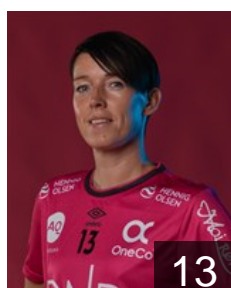

NOR

Lunde Borgesen Kristine

Position: Centre Back
Place of birth: Kristiansand
Date of birth: 30.03.1980
Height: 183 cm