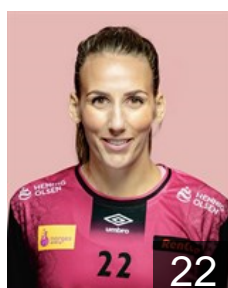

 NOR

Pedersen Andrea Austmo

Position: Goalkeeper
Place of birth: Trondheim
Date of birth: 19.04.1994
Height: 180 cm

 NOR

Refsnes Tonje

Position: Centre Back
Place of birth: Kristiansand
Date of birth: 13.11.1994
Height: 170 cm

 NOR

Reistad Henny Ella

Position: Centre Back
Place of birth: Oslo
Date of birth: 09.02.1999
Height: 180 cm

 NOR

Sulland Linn Jorum

Position: Right Back
Place of birth: Oslo
Date of birth: 15.07.1984
Height: 178 cm

 NOR

Thomassen Kristine Hartveit

Position: Left Back
Place of birth: Kristiansand
Date of birth: 06.02.2001
Height: 178 cm

 NOR

Tomac Marta

Position: Centre Back
Place of birth: Trondheim
Date of birth: 20.09.1990
Height: 179 cm