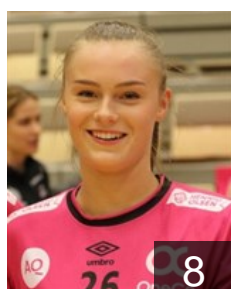

EUROPEAN CUP - PLAYERS LIST

Women's European Cup - EHF Champions League 2018/19

WOMEN'S

 NOR *Vipers Kristiansand*

 NOR
Arntzen Emilie Hegh
Position: Left Back
Place of birth: Skien
Date of birth: 01.01.1994
Height: 183 cm

 NOR
Aune Malin
Position: Right Wing
Place of birth: Ranheim
Date of birth: 04.03.1995
Height: 165 cm

 NOR
Dahlum Karine Emilie
Position: Right Wing
Place of birth: Kristiansand
Date of birth: 16.12.1999
Height: 175 cm

 NOR
Jonassen Vilde Kaurin
Position: Left Wing
Place of birth: Kristiansand
Date of birth: 01.09.1992
Height: 165 cm

 DEN
Kristensen Mathilde
Position: Line Player
Place of birth: Viborg
Date of birth: 07.04.1993
Height: 177 cm