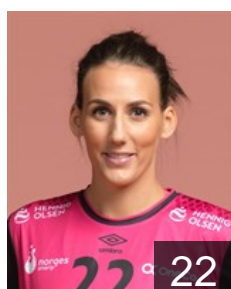

 NOR
Olsen Karoline
Position: Left Wing
Place of birth: Kristiansand
Date of birth: 16.06.1998
Height: 171 cm

 NOR
Refsnes Tonje
Position: Back
Place of birth: Kristiansand
Date of birth: 13.11.1994
Height: 170 cm

EUROPEAN CUP - PLAYERS LIST

Women's European Cup - EHF Champions League 2018/19

WOMEN'S

 NOR *Vipers Kristiansand*

 NOR

Reistad Henny Ella

Position: Centre Back
Place of birth: Oslo
Date of birth: 09.02.1999
Height: 180 cm

 NOR

Sulland Linn Jorum

Position: Right Back
Place of birth: Oslo
Date of birth: 15.07.1984
Height: 178 cm

 NOR

Tomac Marta

Position: Centre Back
Place of birth: Trondheim
Date of birth: 20.09.1990
Height: 179 cm