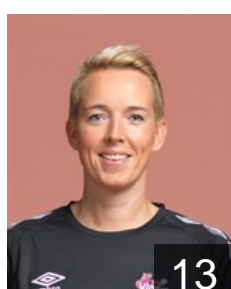

NOR
Lunde Borgesen Kristine
Position: Centre Back
Place of birth: Kristiansand
Date of birth: 30.03.1980
Height: 183 cm