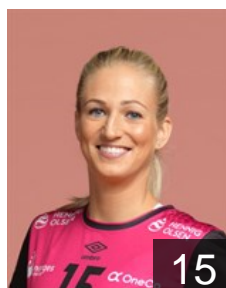

EUROPEAN CUP - PLAYERS LIST

Women's European Cup - EHF Champions League 2018/19

WOMEN'S

 NOR *Vipers Kristiansand*

 NOR

Reistad Henny Ella

Position: Centre Back
Place of birth: Oslo
Date of birth: 09.02.1999
Height: 180 cm

 NOR

Sulland Linn Jorum

Position: Right Back
Place of birth: Oslo
Date of birth: 15.07.1984
Height: 178 cm

 NOR

Tomac Marta

Position: Centre Back
Place of birth: Trondheim
Date of birth: 20.09.1990
Height: 179 cm