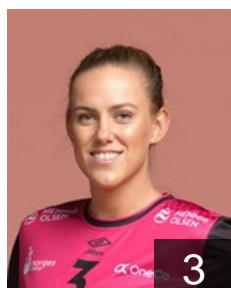

EUROPEAN CUP - PLAYERS LIST

Women's European Cup - EHF Champions League 2018/19

WOMEN'S

 NOR *Vipers Kristiansand*

 NOR
Arntzen Emilie Hegh
Position: Left Back
Place of birth: Skien
Date of birth: 01.01.1994
Height: 183 cm

 NOR
Aune Malin
Position: Right Wing
Place of birth: Ranheim
Date of birth: 04.03.1995
Height: 165 cm

 NOR
Dahlum Karine Emilie
Position: Right Wing
Place of birth: Kristiansand
Date of birth: 16.12.1999
Height: 175 cm