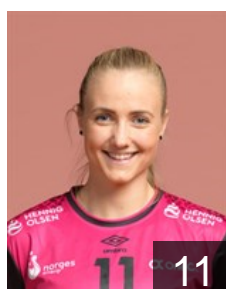

EUROPEAN CUP - PLAYERS LIST

Women's European Cup - EHF Champions League 2018/19

WOMEN'S

 NOR *Vipers Kristiansand*

 NOR

Reistad Henny Ella

Position: Centre Back
Place of birth: Oslo
Date of birth: 09.02.1999
Height: 180 cm

 NOR

Sulland Linn Jorum

Position: Right Back
Place of birth: Oslo
Date of birth: 15.07.1984
Height: 178 cm

 NOR

Tomac Marta

Position: Centre Back
Place of birth: Trondheim
Date of birth: 20.09.1990
Height: 179 cm

 NOR

Waade Silje Katrine

Position: Right Back
Place of birth: Stjørdal
Date of birth: 20.03.1994
Height: 183 cm

 NOR

Wibe Pernille Bjorseth

Position: Line Player
Place of birth: Oslo
Date of birth: 17.04.1988
Height: 181 cm