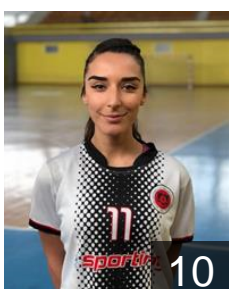

EUROPEAN CUP - PLAYERS LIST

Women's European Cup - Challenge Cup 2017/18

 KOS KHF Shqiponja

 KOS

Bajramaj Xhylshahe

Position: Goalkeeper
Place of birth: Decan
Date of birth: 28.06.1983
Height: 163 cm

 KOS

Berisha Alberina

Position: Right Wing
Place of birth: Gjakive
Date of birth: 25.01.2000
Height: 165 cm

 KOS

Cekaj Donjeta

Position: Line Player
Place of birth: Decan
Date of birth: 30.11.1998
Height: 170 cm

 MKD

Dinarica Arlinda

Position:
Place of birth: Skopje
Date of birth: 31.05.2000
Height: -

 KOS

Fazlija Shpresa

Position: Right Wing
Place of birth: Gjakove
Date of birth: 29.03.1990
Height: 166 cm

 KOS

Gashi Vahide

Position: Line Player
Place of birth: Ferizaj
Date of birth: 01.07.1991
Height: 170 cm