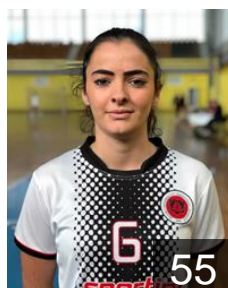

EUROPEAN CUP - PLAYERS LIST

Women's European Cup - Challenge Cup 2017/18

 KOS KHF Shqiponja

 KOS

Bajramaj Xhylshahe

Position: Goalkeeper
Place of birth: Decan
Date of birth: 28.06.1983
Height: 163 cm

 KOS

Berisha Alberina

Position: Right Wing
Place of birth: Gjakive
Date of birth: 25.01.2000
Height: 165 cm

 KOS

Cekaj Donjeta

Position: Line Player
Place of birth: Decan
Date of birth: 30.11.1998
Height: 170 cm

 MKD

Dinarica Arlinda

Position:
Place of birth: Skopje
Date of birth: 31.05.2000
Height: -

 KOS

Fazlija Shpresa

Position: Right Wing
Place of birth: Gjakove
Date of birth: 29.03.1990
Height: 166 cm

 KOS

Gashi Vahide

Position: Line Player
Place of birth: Ferizaj
Date of birth: 01.07.1991
Height: 170 cm