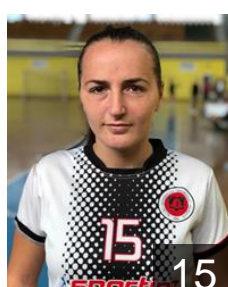

Position:
Place of birth: Skopje
Date of birth: 31.05.2000
Height: -

 KOS

Fazlija Shpresa

Position: Right Wing
Place of birth: Gjakove
Date of birth: 29.03.1990
Height: 166 cm

 KOS

Gashi Vahide

Position: Line Player
Place of birth: Ferizaj
Date of birth: 01.07.1991
Height: 170 cm

 KOS

Goci Argoneta

Position: Left Wing
Place of birth: Decan
Date of birth: 08.08.1994
Height: 175 cm

 KOS

Haxhosaj Shpresa

Position: Goalkeeper
Place of birth: Decan
Date of birth: 04.03.1999
Height: -

 KOS

Ibrahimi Mana

Position: Right Back
Place of birth: Gjakove
Date of birth: 04.10.1993
Height: 177 cm

 KOS

Malaj Valerina

Position: Centre Back
Place of birth: Decan
Date of birth: 06.12.1994
Height: 165 cm