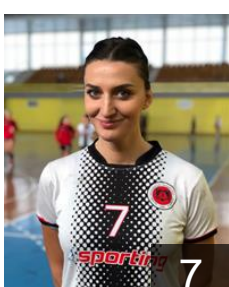

 KOS

Goci Argoneta

Position: Left Wing
Place of birth: Decan
Date of birth: 08.08.1994
Height: 175 cm

 KOS

Haxhosaj Shpresa

Position: Goalkeeper
Place of birth: Decan
Date of birth: 04.03.1999
Height: -

 KOS

Ibrahimi Mana

Position: Right Back
Place of birth: Gjakove
Date of birth: 04.10.1993
Height: 177 cm

 KOS

Malaj Valerina

Position: Centre Back
Place of birth: Decan
Date of birth: 06.12.1994
Height: 165 cm