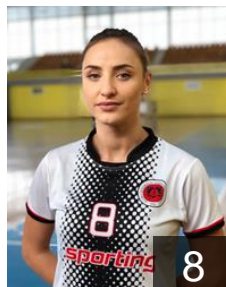

Women's European Cup - Challenge Cup 2017/18

 **KOS** KHF Shqiponja

 **KOS**

Rudaku Valbona

Position: Goalkeeper

Place of birth: Gjilan

Date of birth: 10.04.1982

Height: 166 cm