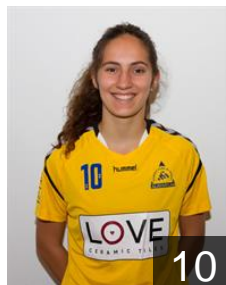

EUROPEAN CUP - PLAYERS LIST

Women's European Cup - Challenge Cup 2017/18

 **POR** Alavarium / Love Tiles

 **POR**

Abreu Ana Filipa

Position: Left Wing
Place of birth: Funchal
Date of birth: 05.02.1995
Height: 173 cm

 **POR**

Branquinho Francisca

Position: Back
Place of birth: Aveiro
Date of birth: 23.09.2000
Height: 176 cm

 **POR**

Correia Claudia

Position: Back
Place of birth: Lisboa
Date of birth: 22.05.1990
Height: 170 cm