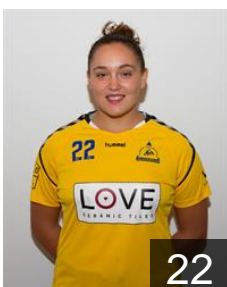

EUROPEAN CUP - PLAYERS LIST

Women's European Cup - Challenge Cup 2017/18

 **POR** Alavarium / Love Tiles

 **POR**

Abreu Ana Filipa

Position: Left Wing
Place of birth: Funchal
Date of birth: 05.02.1995
Height: 173 cm

 **POR**

Branquinho Francisca

Position: Back
Place of birth: Aveiro
Date of birth: 23.09.2000
Height: 176 cm

 **POR**

Correia Claudia

Position: Back
Place of birth: Lisboa
Date of birth: 22.05.1990
Height: 170 cm

 **POR**

Domingues Soraia

Position: Wing
Place of birth: Coimbra
Date of birth: 03.09.1991
Height: 158 cm

 **POR**

Fernandes Soraia

Position: Line Player
Place of birth: Coimbra
Date of birth: 08.12.1995
Height: 180 cm