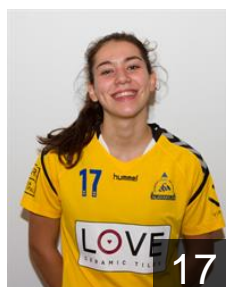

Ramos Maria

Position: Right Wing
Place of birth: Aveiro
Date of birth: 01.04.1996
Height: 171 cm

 **POR**

Sampaio Ana Catarina

Position: Left Wing
Place of birth: Porto
Date of birth: 18.07.1988
Height: 160 cm

 **POR**

Silva Ana Carolina

Position: Back
Place of birth: Nazaré
Date of birth: 19.09.1997
Height: 175 cm

 **POR**

Silva Ana Isabel

Position: Goalkeeper
Place of birth: Leiria
Date of birth: 10.06.1995
Height: 165 cm

 **POR**

Silva Ana Sofia

Position: Goalkeeper
Place of birth: V.N. Gaia
Date of birth: 16.05.1991
Height: 174 cm

 **POR**

Silva Eulalia

Position: Centre Back
Place of birth: S. João da
Date of birth: 10.04.2000
Height: 163 cm

 **POR**

Sousa Matilde

Position: Goalkeeper
Place of birth: Castelo Branco
Date of birth: 16.05.2000
Height: 179 cm

 **POR**

Vieira Rita

Position: Centre Back
Place of birth: Aveiro
Date of birth: 24.09.1998
Height: 169 cm