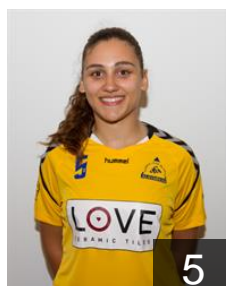

 **POR**

Domingues Soraia

Position: Wing
Place of birth: Coimbra
Date of birth: 03.09.1991
Height: 158 cm

 **POR**

Fernandes Soraia

Position: Line Player
Place of birth: Coimbra
Date of birth: 08.12.1995
Height: 180 cm

 **POR**

Ferreira Joana

Position: Line Player
Place of birth: Aveiro
Date of birth: 20.09.1997
Height: 185 cm

 **POR**

Freitas Rebeca

Position: Left Wing
Place of birth: Aveiro
Date of birth: 08.03.1999
Height: 165 cm

 **POR**

Goncalves Nadia

Position: Back
Place of birth: Águeda
Date of birth: 28.07.1999
Height: 174 cm

 **POR**

Loureiro Carolina

Position: Back
Place of birth: Vila Nova de Gaia
Date of birth: 02.05.1998
Height: 185 cm

 **POR**

Madail Andreia

Position: Goalkeeper
Place of birth: Aveiro
Date of birth: 31.05.1991
Height: 169 cm

 **POR**

Mendes Daniela

Position: Centre Back
Place of birth: Matosinhos
Date of birth: 15.01.1995
Height: 167 cm