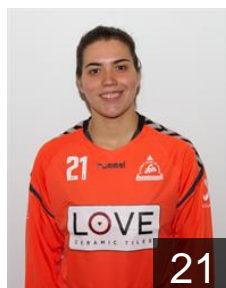

Ramos Maria

Position: Right Wing
Place of birth: Aveiro
Date of birth: 01.04.1996
Height: 171 cm

 **POR**

Sampaio Ana Catarina

Position: Left Wing
Place of birth: Porto
Date of birth: 18.07.1988
Height: 160 cm

 **POR**

Silva Ana Carolina

Position: Back
Place of birth: Nazaré
Date of birth: 19.09.1997
Height: 175 cm

 **POR**

Silva Ana Isabel

Position: Goalkeeper
Place of birth: Leiria
Date of birth: 10.06.1995
Height: 165 cm

 **POR**

Silva Ana Sofia

Position: Goalkeeper
Place of birth: V.N. Gaia
Date of birth: 16.05.1991
Height: 174 cm

 **POR**

Silva Eulalia

Position: Centre Back
Place of birth: S. João da
Date of birth: 10.04.2000
Height: 163 cm