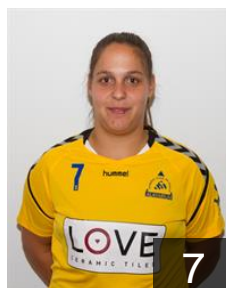

EUROPEAN CUP - PLAYERS LIST

Women's European Cup - Challenge Cup 2017/18

 **POR** Alavarium / Love Tiles

 **POR**

Abreu Ana Filipa

Position: Left Wing
Place of birth: Funchal
Date of birth: 05.02.1995
Height: 173 cm

 **POR**

Branquinho Francisca

Position: Back
Place of birth: Aveiro
Date of birth: 23.09.2000
Height: 176 cm

 **POR**

Correia Claudia

Position: Back
Place of birth: Lisboa
Date of birth: 22.05.1990
Height: 170 cm

 **POR**

Domingues Soraia

Position: Wing
Place of birth: Coimbra
Date of birth: 03.09.1991
Height: 158 cm

 **POR**

Fernandes Soraia

Position: Line Player
Place of birth: Coimbra
Date of birth: 08.12.1995
Height: 180 cm