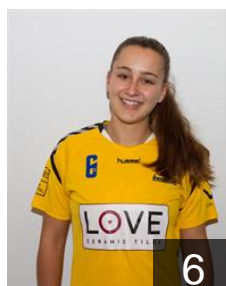

 **POR**

Silva Ana Carolina

Position: Back
Place of birth: Nazaré
Date of birth: 19.09.1997
Height: 175 cm

 **POR**

Silva Ana Isabel

Position: Goalkeeper
Place of birth: Leiria
Date of birth: 10.06.1995
Height: 165 cm

 **POR**

Silva Ana Sofia

Position: Goalkeeper
Place of birth: V.N. Gaia
Date of birth: 16.05.1991
Height: 174 cm

 **POR**

Silva Eulalia

Position: Centre Back
Place of birth: S. João da
Date of birth: 10.04.2000
Height: 163 cm

 **POR**

Sousa Matilde

Position: Goalkeeper
Place of birth: Castelo Branco
Date of birth: 16.05.2000
Height: 179 cm

 **POR**

Vieira Rita

Position: Centre Back
Place of birth: Aveiro
Date of birth: 24.09.1998
Height: 169 cm