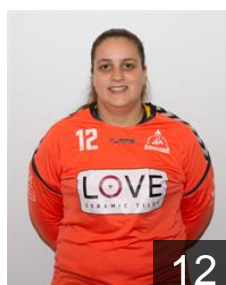

 **POR**

Goncalves Nadia

Position: Back
Place of birth: Águeda
Date of birth: 28.07.1999
Height: 174 cm

 **POR**

Loureiro Carolina

Position: Back
Place of birth: Vila Nova de Gaia
Date of birth: 02.05.1998
Height: 185 cm

 **POR**

Madail Andreia

Position: Goalkeeper
Place of birth: Aveiro
Date of birth: 31.05.1991
Height: 169 cm

 **POR**

Mendes Daniela

Position: Centre Back
Place of birth: Matosinhos
Date of birth: 15.01.1995
Height: 167 cm