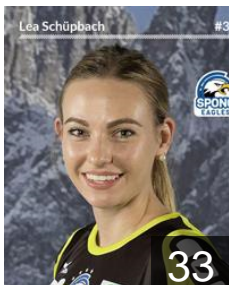

Position: Right Back
Place of birth: Luzern
Date of birth: 27.11.1998
Height: 171 cm

 SLO

Irman Neli

Position: Right Wing
Place of birth: Celje
Date of birth: 07.04.1986
Height: 172 cm

 BIH

Ljubas Ivana

Position: Left Back
Place of birth: Livno
Date of birth: 31.10.1985
Height: 178 cm

 SUI

Matter Judith

Position: Centre Back
Place of birth: Sursee
Date of birth: 10.01.1993
Height: 158 cm

 SUI

Ramseier Patrizia

Position: Line Player
Place of birth: Signau
Date of birth: 08.01.1988
Height: 164 cm

EUROPEAN CUP - PLAYERS LIST

Women's European Cup - Challenge Cup 2017/18

 SUI SPONO Eagles

 SUI

Schüpbach Lea

Position: Goalkeeper
Place of birth: Winterthur
Date of birth: 10.09.1997
Height: 178 cm

 SUI

Spaar Nadja