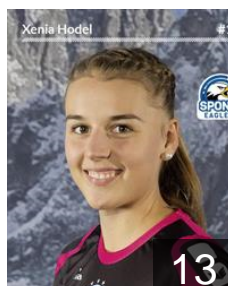

Position: Line Player
Place of birth: Hildesheim
Date of birth: 27.09.1992
Height: 179 cm

 SUI

Calchini Gianna

Position: Centre Back
Place of birth: Luzern
Date of birth: 16.09.1994
Height: 171 cm

 SUI

Frey Lisa

Position: Left Back
Place of birth: Densbüren
Date of birth: 16.02.1995
Height: 174 cm

 SUI

Heini Tatiana

Position: Left Wing
Place of birth: Luzern
Date of birth: 28.06.1992
Height: 170 cm

 SUI

Hodel Xenia

Position: Right Back
Place of birth: Luzern
Date of birth: 27.11.1998
Height: 171 cm

 SLO

Irman Neli

Position: Right Wing
Place of birth: Celje
Date of birth: 07.04.1986
Height: 172 cm

 BIH

Ljubas Ivana

Position: Left Back
Place of birth: Livno
Date of birth: 31.10.1985
Height: 178 cm