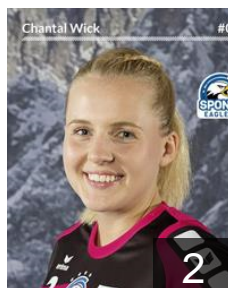

EUROPEAN CUP - PLAYERS LIST

Women's European Cup - Challenge Cup 2017/18

 SUI SPONO Eagles

 SUI

Schüpbach Lea

Position: Goalkeeper
Place of birth: Winterthur
Date of birth: 10.09.1997
Height: 178 cm

 SUI

Spaar Nadja

Position: Right Wing
Place of birth: Luzern
Date of birth: 15.04.1995
Height: 166 cm

 SUI

Troxler Laila

Position: Goalkeeper
Place of birth: Luzern
Date of birth: 07.10.1990
Height: 181 cm

 SUI

Wick Chantal