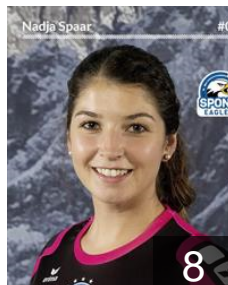

EUROPEAN CUP - PLAYERS LIST

Women's European Cup - Challenge Cup 2017/18

 SUI SPONO Eagles

 SUI

Schüpbach Lea

Position: Goalkeeper
Place of birth: Winterthur
Date of birth: 10.09.1997
Height: 178 cm

 SUI

Spaar Nadja

Position: Right Wing
Place of birth: Luzern
Date of birth: 15.04.1995
Height: 166 cm

 SUI

Troxler Laila

Position: Goalkeeper
Place of birth: Luzern
Date of birth: 07.10.1990
Height: 181 cm

 SUI

Wick Chantal