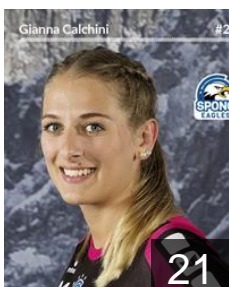

EUROPEAN CUP - PLAYERS LIST

Women's European Cup - Challenge Cup 2017/18

 SUI SPONO Eagles

 SUI

Aegerter Tamara

Position: Goalkeeper
Place of birth: Thun
Date of birth: 09.06.1989
Height: 65 cm

 SUI

Amrein Sabrina

Position: Left Wing
Place of birth: Luzern
Date of birth: 22.01.1996
Height: 172 cm

 SUI

Arnet Patricia

Position: Left Wing
Place of birth: Kriens
Date of birth: 26.08.1991
Height: 170 cm

 GER

Aselmeyer Carina

Position: Line Player
Place of birth: Hildesheim
Date of birth: 27.09.1992
Height: 179 cm

 SUI

Calchini Gianna

Position: Centre Back
Place of birth: Luzern
Date of birth: 16.09.1994
Height: 171 cm

 SUI

Frey Lisa

Position: Left Back
Place of birth: Densbüren
Date of birth: 16.02.1995
Height: 174 cm

 SUI

Heini Tatiana

Position: Left Wing
Place of birth: Luzern
Date of birth: 28.06.1992
Height: 170 cm

 SUI

Hodel Xenia