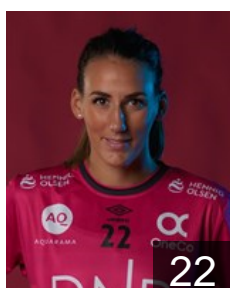

 NOR

Olsen Karoline

Position: Left Wing
Place of birth: Kristiansand
Date of birth: 16.06.1998
Height: 171 cm

 NOR

Refsnes Tonje

Position: Right Back
Place of birth: Kristiansand
Date of birth: 13.11.1994
Height: 170 cm

 NOR

Skaar Brattset Kari

Position: Line Player
Place of birth: Fredrikstad
Date of birth: 15.02.1991
Height: 183 cm

 NOR

Skaug Pernille Wang

Position: Right Wing
Place of birth: Halden
Date of birth: 29.01.1992
Height: 178 cm

 NOR

Sulland Linn Jorum

Position: Right Back
Place of birth: Oslo
Date of birth: 15.07.1984
Height: 178 cm

 NOR

Tomac Marta

Position: Centre Back
Place of birth: Trondheim
Date of birth: 20.09.1990
Height: 179 cm