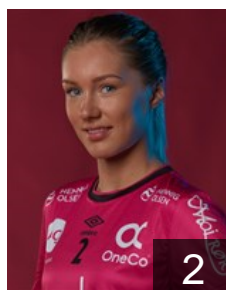

EUROPEAN CUP - PLAYERS LIST

WOMEN'S EHF Champions League 2017/18

WOMEN'S

 NOR *Vipers Kristiansand*

 NOR

Noersteboe Kristin

Position: Right Back
Place of birth: Bærum
Date of birth: 09.09.1990
Height: 178 cm