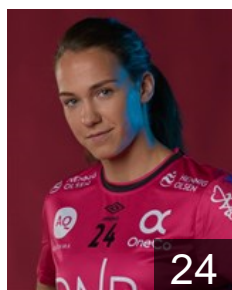

EUROPEAN CUP - PLAYERS LIST

WOMEN'S EHF Champions League 2017/18

WOMEN'S

NOR *Vipers Kristiansand*

NOR
Arntzen Emilie Hegh
Position: Back
Place of birth: Skien
Date of birth: 01.01.1994
Height: 183 cm

NOR
Dahlum Karine Emilie
Position: Right Wing
Place of birth: Kristiansand
Date of birth: 16.12.1999
Height: 175 cm

NOR
Fagerheim Eline
Position: Goalkeeper
Place of birth: Gjøvik
Date of birth: 19.06.1998
Height: 180 cm

NOR
Hauge Sakura
Position: Goalkeeper
Place of birth: Bergen
Date of birth: 07.01.1987
Height: 174 cm

NOR
Jensen Lina Marie
Position: Back
Place of birth: Stavanger
Date of birth: 15.03.1996
Height: 182 cm

NOR
Jonassen Vilde Kaurin
Position: Left Wing
Place of birth: Kristiansand
Date of birth: 01.09.1992
Height: -