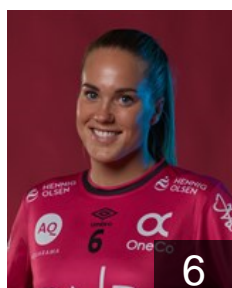

NOR
Fagerheim Eline
Position: Goalkeeper
Place of birth: Gjøvik
Date of birth: 19.06.1998
Height: 180 cm

NOR
Hauge Sakura
Position: Goalkeeper
Place of birth: Bergen
Date of birth: 07.01.1987
Height: 174 cm

NOR
Jensen Lina Marie
Position: Back
Place of birth: Stavanger
Date of birth: 15.03.1996
Height: 182 cm

NOR
Jonassen Vilde Kaurin
Position: Left Wing
Place of birth: Kristiansand
Date of birth: 01.09.1992
Height: -

DEN
Kristensen Mathilde
Position: Line Player
Place of birth: Viborg
Date of birth: 07.04.1993
Height: 177 cm

NOR
Kristiansen Jeanett
Position: Left Back
Place of birth: Stavanger
Date of birth: 24.12.1992
Height: -