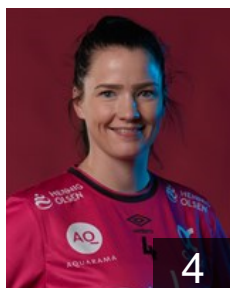

NOR

Refsnes Tonje

Position: Right Back
Place of birth: Kristiansand
Date of birth: 13.11.1994
Height: 170 cm