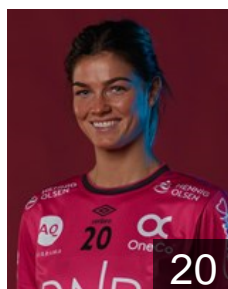

NOR
Kristiansen Jeanett
Position: Left Back
Place of birth: Stavanger
Date of birth: 24.12.1992
Height: -