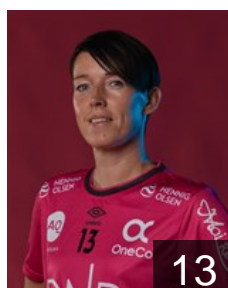

NOR
Fagerheim Eline
Position: Goalkeeper
Place of birth: Gjøvik
Date of birth: 19.06.1998
Height: 180 cm

NOR
Hauge Sakura
Position: Goalkeeper
Place of birth: Bergen
Date of birth: 07.01.1987
Height: 174 cm

NOR
Jensen Lina Marie
Position: Back
Place of birth: Stavanger
Date of birth: 15.03.1996
Height: 182 cm

NOR
Jonassen Vilde Kaurin
Position: Left Wing
Place of birth: Kristiansand
Date of birth: 01.09.1992
Height: -

DEN
Kristensen Mathilde
Position: Line Player
Place of birth: Viborg
Date of birth: 07.04.1993
Height: 177 cm

NOR
Kristiansen Jeanett
Position: Left Back
Place of birth: Stavanger
Date of birth: 24.12.1992
Height: -

NOR
Larsen Aune Malin
Position: Right Wing
Place of birth: Ranheim
Date of birth: 04.03.1995
Height: 165 cm

NOR
Lunde Borgesen Kristine
Position: Centre Back
Place of birth: Kristiansand
Date of birth: 30.03.1980
Height: 183 cm