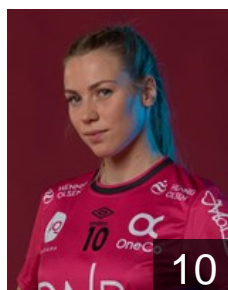

EUROPEAN CUP - PLAYERS LIST

WOMEN'S EHF Champions League 2017/18

WOMEN'S

NOR *Vipers Kristiansand*

NOR
Arntzen Emilie Hegh
Position: Back
Place of birth: Skien
Date of birth: 01.01.1994
Height: 183 cm

NOR
Dahlum Karine Emilie
Position: Right Wing
Place of birth: Kristiansand
Date of birth: 16.12.1999
Height: 175 cm

NOR
Fagerheim Eline
Position: Goalkeeper
Place of birth: Gjøvik
Date of birth: 19.06.1998
Height: 180 cm

NOR
Hauge Sakura
Position: Goalkeeper
Place of birth: Bergen
Date of birth: 07.01.1987
Height: 174 cm

NOR
Jensen Lina Marie
Position: Back
Place of birth: Stavanger
Date of birth: 15.03.1996
Height: 182 cm

NOR
Jonassen Vilde Kaurin
Position: Left Wing
Place of birth: Kristiansand
Date of birth: 01.09.1992
Height: -