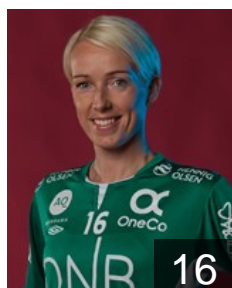

NOR
Fagerheim Eline
Position: Goalkeeper
Place of birth: Gjøvik
Date of birth: 19.06.1998
Height: 180 cm

NOR
Hauge Sakura
Position: Goalkeeper
Place of birth: Bergen
Date of birth: 07.01.1987
Height: 174 cm

NOR
Jensen Lina Marie
Position: Back
Place of birth: Stavanger
Date of birth: 15.03.1996
Height: 182 cm

NOR
Jonassen Vilde Kaurin
Position: Left Wing
Place of birth: Kristiansand
Date of birth: 01.09.1992
Height: -

DEN
Kristensen Mathilde
Position: Line Player
Place of birth: Viborg
Date of birth: 07.04.1993
Height: 177 cm

NOR
Kristiansen Jeanett
Position: Left Back
Place of birth: Stavanger
Date of birth: 24.12.1992
Height: -

NOR
Larsen Aune Malin
Position: Right Wing
Place of birth: Ranheim
Date of birth: 04.03.1995
Height: 165 cm

NOR
Lunde Borgesen Kristine
Position: Centre Back
Place of birth: Kristiansand
Date of birth: 30.03.1980
Height: 183 cm