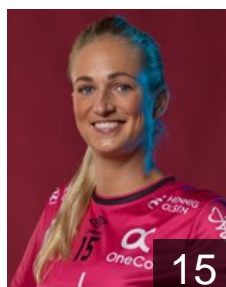

 NOR

Olsen Karoline

Position: Left Wing
Place of birth: Kristiansand
Date of birth: 16.06.1998
Height: 171 cm

 NOR

Refsnes Tonje

Position: Right Back
Place of birth: Kristiansand
Date of birth: 13.11.1994
Height: 170 cm

 NOR

Skaar Brattset Kari

Position: Line Player
Place of birth: Fredrikstad
Date of birth: 15.02.1991
Height: 183 cm

 NOR

Skaug Pernille Wang

Position: Right Wing
Place of birth: Halden
Date of birth: 29.01.1992
Height: 178 cm

 NOR

Sulland Linn Jorum

Position: Right Back
Place of birth: Oslo
Date of birth: 15.07.1984
Height: 178 cm

 NOR

Tomac Marta

Position: Centre Back
Place of birth: Trondheim
Date of birth: 20.09.1990
Height: 179 cm