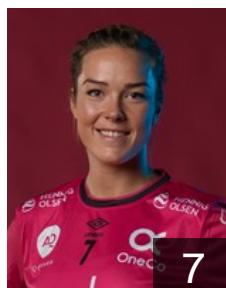

 NOR

Olsen Karoline

Position: Left Wing
Place of birth: Kristiansand
Date of birth: 16.06.1998
Height: 171 cm

 NOR

Refsnes Tonje

Position: Right Back
Place of birth: Kristiansand
Date of birth: 13.11.1994
Height: 170 cm