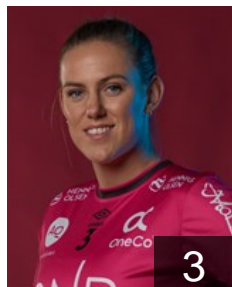

EUROPEAN CUP - PLAYERS LIST

WOMEN'S EHF Champions League 2017/18

WOMEN'S

NOR *Vipers Kristiansand*

NOR
Arntzen Emilie Hegh
Position: Back
Place of birth: Skien
Date of birth: 01.01.1994
Height: 183 cm

NOR
Dahlum Karine Emilie
Position: Right Wing
Place of birth: Kristiansand
Date of birth: 16.12.1999
Height: 175 cm

NOR
Fagerheim Eline
Position: Goalkeeper
Place of birth: Gjøvik
Date of birth: 19.06.1998
Height: 180 cm

NOR
Hauge Sakura
Position: Goalkeeper
Place of birth: Bergen
Date of birth: 07.01.1987
Height: 174 cm

NOR
Jensen Lina Marie
Position: Back
Place of birth: Stavanger
Date of birth: 15.03.1996
Height: 182 cm

NOR
Jonassen Vilde Kaurin
Position: Left Wing
Place of birth: Kristiansand
Date of birth: 01.09.1992
Height: -