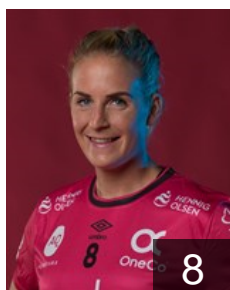

EUROPEAN CUP - PLAYERS LIST

WOMEN'S EHF Champions League 2017/18

WOMEN'S

NOR *Vipers Kristiansand*

NOR

Noersteboe Kristin

Position: Right Back
Place of birth: Bærum
Date of birth: 09.09.1990
Height: 178 cm