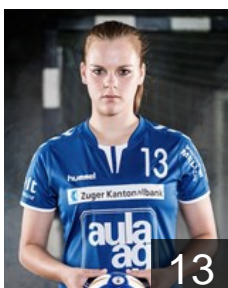

EUROPEAN CUP - PLAYERS LIST

Women's European Cup - Challenge Cup 2016/17

SUI LK Zug Handball

SUI

Betschart Daria

Position: Right Back
Place of birth: Schwyz
Date of birth: 19.04.1999
Height: 171 cm

SUI

Betschart Marion

Position: Goalkeeper
Place of birth: Schwyz
Date of birth: 15.10.1994
Height: 172 cm

SUI

Estermann Ria

Position: Centre Back
Place of birth: Wettingen
Date of birth: 14.09.1993
Height: 167 cm

SUI

Gautschi Daphne

Position: Left Back
Place of birth: Muri
Date of birth: 09.07.2000
Height: 171 cm

SUI

Gwerder Yael

Position: Right Back
Place of birth: Schwyz
Date of birth: 03.05.1995
Height: 172 cm

SUI

Hotz Jennifer

Position: Goalkeeper
Place of birth: Cham
Date of birth: 25.09.1998
Height: 172 cm