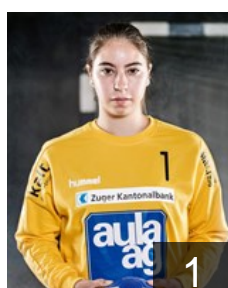

EUROPEAN CUP - PLAYERS LIST

Women's European Cup - Challenge Cup 2016/17

SUI LK Zug Handball

SUI

Betschart Daria

Position: Right Back
Place of birth: Schwyz
Date of birth: 19.04.1999
Height: 171 cm

SUI

Betschart Marion

Position: Goalkeeper
Place of birth: Schwyz
Date of birth: 15.10.1994
Height: 172 cm

SUI

Estermann Ria

Position: Centre Back
Place of birth: Wettingen
Date of birth: 14.09.1993
Height: 167 cm

SUI

Gautschi Daphne

Position: Left Back
Place of birth: Muri
Date of birth: 09.07.2000
Height: 171 cm

SUI

Gwerder Yael

Position: Right Back
Place of birth: Schwyz
Date of birth: 03.05.1995
Height: 172 cm

SUI

Hotz Jennifer

Position: Goalkeeper
Place of birth: Cham
Date of birth: 25.09.1998
Height: 172 cm