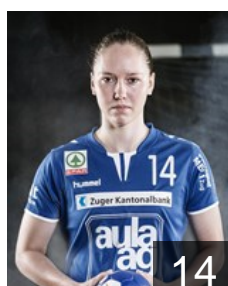

Position: Goalkeeper
Place of birth: Schwyz
Date of birth: 15.10.1994
Height: 172 cm

SUI

Estermann Ria

Position: Centre Back
Place of birth: Wettingen
Date of birth: 14.09.1993
Height: 167 cm

SUI

Gautschi Daphne

Position: Left Back
Place of birth: Muri
Date of birth: 09.07.2000
Height: 171 cm

SUI

Gwerder Yael

Position: Right Back
Place of birth: Schwyz
Date of birth: 03.05.1995
Height: 172 cm

SUI

Hotz Jennifer

Position: Goalkeeper
Place of birth: Cham
Date of birth: 25.09.1998
Height: 172 cm

GBR

Innes Laura

Position: Goalkeeper
Place of birth: Leeds
Date of birth: 04.11.1989
Height: 183 cm

SUI

Javet Stefanie

Position: Left Wing
Place of birth: Kilchberg
Date of birth: 13.05.1995
Height: 172 cm