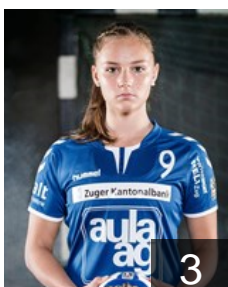

Women's European Cup - Challenge Cup 2016/17

 SUI LK Zug Handball

 SUI

Scherer Sibylle

Position: Left Back
Place of birth: Zug
Date of birth: 09.01.1992
Height: 180 cm

 SUI

Smitran Soka

Position: Line Player
Place of birth: Luzern
Date of birth: 11.04.1983
Height: 170 cm

 SUI

Stocker Sarah

Position: Goalkeeper
Place of birth: Zug
Date of birth: 07.07.1974
Height: 173 cm

 SUI

Stücheli Stefanie

Position: Right Wing
Place of birth: Lenzburg
Date of birth: 18.10.1985
Height: 165 cm

 SUI

Stutz Leah

Position: Centre Back
Place of birth: Cham
Date of birth: 26.11.1998
Height: 160 cm

 SUI

Stutz Svenja

Position: Centre Back
Place of birth: Baar
Date of birth: 14.09.1996
Height: 170 cm

 SUI