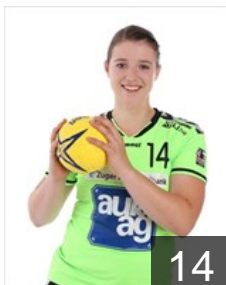

 SUI

Masset Laura

Position: Right Wing
Place of birth: Busset
Date of birth: 12.06.1993
Height: 170 cm

 SUI

Müller Alena

Position: Line Player
Place of birth: Zürich
Date of birth: 26.11.1992
Height: 173 cm

 SUI

Ravlic Ivana

Position: Centre Back
Place of birth: Olten
Date of birth: 27.05.1992
Height: 165 cm

EUROPEAN CUP - PLAYERS LIST

Women's European Cup - Cup Winners' Cup 2015/16

 SUI LK Zug Handball

 SUI

Scherer Sibylle

Position: Left Back
Place of birth: Zug
Date of birth: 09.01.1992
Height: 180 cm

 SUI

Schwander Lynn

Position: Right Back
Place of birth: Luzern
Date of birth: 24.12.1987
Height: 175 cm

 SUI

Stücheli Stefanie