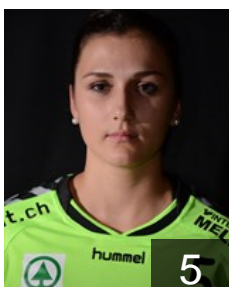

SUI

Traber Martina

Position: Back
Place of birth: Zürich
Date of birth: 02.04.1994
Height: 171 cm