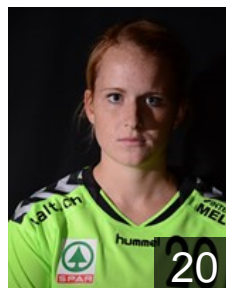

 SUI

Ganz Annina

Position: Left Wing
Place of birth: Heiden
Date of birth: 28.01.1988
Height: 165 cm

 SUI

Geissmann Ariane

Position: Line Player
Place of birth: Nussbaumen
Date of birth: 10.09.1986
Height: 165 cm