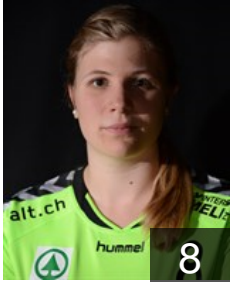

Position: Centre Back
Place of birth: Olten
Date of birth: 27.05.1992
Height: 164 cm

 SUI

Scherer Sibylle

Position: Left Back
Place of birth: Zug
Date of birth: 09.01.1992
Height: 180 cm

 SUI

Schwander Lynn

Position: Right Back
Place of birth: Luzern
Date of birth: 24.12.1987
Height: 175 cm

 SUI

Stutz Svenja

Position: Centre Back
Place of birth: Baar
Date of birth: 14.09.1996
Height: 170 cm

 SUI

Traber Martina

Position: Back
Place of birth: Zürich
Date of birth: 02.04.1994
Height: 171 cm

EUROPEAN CUP - PLAYERS LIST

Women's European Cup - Cup Winners' Cup 2014/15

 SUI LK Zug Handball

Left Club

 SUI

Ineichen Seline

Position: Line Player

Place of birth: Wolhusen

Date of birth: 08.08.1990

Height: 175 cm

Left Club on 17.12.2014