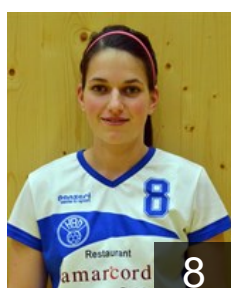

 LUX
Mockel Joy

Position: Right Wing
Place of birth: Luxembourg
Date of birth: 23.09.1997
Height: 167 cm

 ROU
Saftoiu Sanduta A.

Position: Goalkeeper
Place of birth: Timisoara
Date of birth: 21.01.1983
Height: 180 cm

 LUX
Schaffener Claudine

Position: Left Wing
Place of birth: Luxembourg
Date of birth: 14.07.1992
Height: 165 cm

 LUX
Scheuer Lisa

Position: Line Player
Place of birth: Niedercorn
Date of birth: 01.09.1995
Height: 173 cm