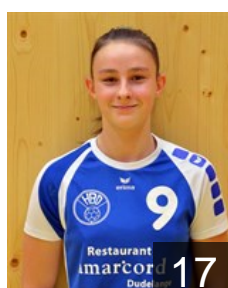

EUROPEAN CUP - PLAYERS LIST

Women's European Cup - EHF Cup 2013/14

 LUX HB Dudelange

 LUX

Barroso Liliana

Position: Right Wing
Place of birth: Dudelange
Date of birth: 02.03.1982
Height: 172 cm

 LUX

Bertame Souha Paola

Position: Goalkeeper
Place of birth: Esch/Alzette
Date of birth: 21.09.1997
Height: 170 cm

 LUX

Damy Corinne

Position: Line Player
Place of birth: Luxembourg
Date of birth: 25.06.1990
Height: 170 cm

 LUX

Damy Jessica

Position: Goalkeeper
Place of birth: Luxembourg
Date of birth: 16.09.1988
Height: 162 cm

 LUX

Dickes Sharon

Position: Back
Place of birth: Dudelange
Date of birth: 24.06.1998
Height: 170 cm

 LUX

Gambini Svenia

Position: Wing
Place of birth: Esch/Alzette
Date of birth: 13.01.1999
Height: 165 cm

 POL

Goraj Marta Monika

Position: Line Player
Place of birth: Szczecin
Date of birth: 04.02.1986
Height: 176 cm

 POL

Hajduk Barbara