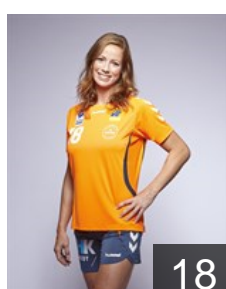

1

 SWE

Helleberg Jessica

Position: Left Wing
Place of birth: Göteborg
Date of birth: 20.02.1986
Height: 173 cm

10

 DEN

Iversen Sarah

Position: Line Player
Place of birth: Lyngby
Date of birth: 10.04.1990
Height: 175 cm

11

 DEN

Johansen Maj Thornoe

Position: Left Back
Place of birth: Odense
Date of birth: 09.11.1987
Height: 184 cm

15

 DEN

Jul Mie

Position: Right Back
Place of birth: Odense
Date of birth: 05.03.1993
Height: 176 cm

24

 DEN

Kristensen Kamilla

Position: Line Player
Place of birth: Birkerød
Date of birth: 02.09.1983
Height: 180 cm

18

 DEN

Kristensen Louise

Position: Right Wing
Place of birth: Skanderborg
Date of birth: 04.09.1992
Height: 173 cm