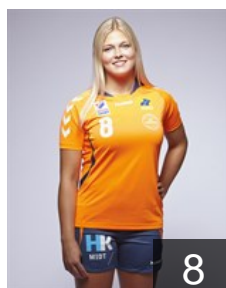

EUROPEAN CUP - PLAYERS LIST

Women's European Cup - Cup Winners' Cup 2013/14

 DEN Odense Håndbold

 SWE

Adler Maria

Position: Left Back
Place of birth: Lund
Date of birth: 28.05.1992
Height: 183 cm

13

 DEN

Dupont Larsen Simone

Position: Left Back
Place of birth: Odense
Date of birth: 12.04.1994
Height: 180 cm

8

 DEN

Greve Cecilie

Position: Goalkeeper
Place of birth: Roskilde
Date of birth: 19.01.1992
Height: -

1

 SWE

Helleberg Jessica

Position: Left Wing
Place of birth: Göteborg
Date of birth: 20.02.1986
Height: 173 cm

10

 DEN

Iversen Sarah

Position: Line Player
Place of birth: Lyngby
Date of birth: 10.04.1990
Height: 175 cm

Position: Centre Back
Place of birth: Leiden
Date of birth: 14.04.1984
Height: 171 cm

 DEN

Vind Ditte

Position: Goalkeeper
Place of birth: Odense
Date of birth: 02.01.1994
Height: -

 DEN

Willumsen Nanna

Position: Right Back
Place of birth: Odense
Date of birth: 31.05.1990
Height: 181 cm