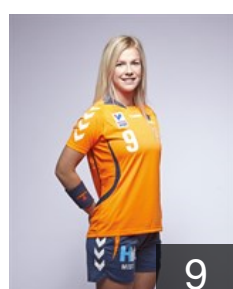

5

 DEN

Lausen-Marcher Katja

Position: Right Wing
Place of birth: Slagelse
Date of birth: 07.10.1992
Height: 169 cm

22

 DEN

Morthensen Ann-Sophie

Position: Right Wing
Place of birth: Vejle
Date of birth: 03.05.1991
Height: 169 cm

9

 DEN

Norgaard Helle

Position: Line Player
Place of birth: Odense
Date of birth: 17.04.1979
Height: 182 cm

7

EUROPEAN CUP - PLAYERS LIST

Women's European Cup - Cup Winners' Cup 2013/14

 DEN Odense Håndbold