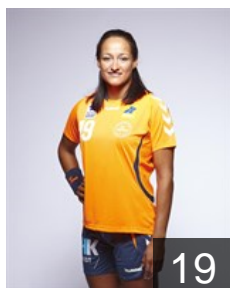

9

 DEN

Norgaard Helle

Position: Line Player
Place of birth: Odense
Date of birth: 17.04.1979
Height: 182 cm

7

EUROPEAN CUP - PLAYERS LIST

Women's European Cup - Cup Winners' Cup 2013/14

 DEN Odense Håndbold

 DEN

Offendal Nadia

Position: Centre Back
Place of birth: Greve
Date of birth: 22.10.1994
Height: -

 NOR

Seglem Siri

Position: Back
Place of birth: Flekkefjord
Date of birth: 30.03.1983
Height: 178 cm

 NED

van der Wissel Pearl

Position: Centre Back
Place of birth: Leiden
Date of birth: 14.04.1984
Height: 171 cm

 DEN

Vind Ditte

Position: Goalkeeper
Place of birth: Odense
Date of birth: 02.01.1994
Height: -

 DEN

Willumsen Nanna

Position: Right Back
Place of birth: Odense
Date of birth: 31.05.1990
Height: 181 cm