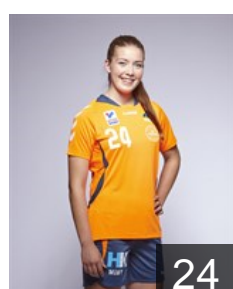

1

 SWE

Helleberg Jessica

Position: Left Wing
Place of birth: Göteborg
Date of birth: 20.02.1986
Height: 173 cm

10

 DEN

Iversen Sarah

Position: Line Player
Place of birth: Lyngby
Date of birth: 10.04.1990
Height: 175 cm

11

 DEN

Johansen Maj Thornoe

Position: Left Back
Place of birth: Odense
Date of birth: 09.11.1987
Height: 184 cm

15

 DEN

Jul Mie

Position: Right Back
Place of birth: Odense
Date of birth: 05.03.1993
Height: 176 cm

24

 DEN

Kristensen Kamilla

Position: Line Player
Place of birth: Birkerød
Date of birth: 02.09.1983
Height: 180 cm

18

 DEN

Kristensen Louise

Position: Right Wing
Place of birth: Skanderborg
Date of birth: 04.09.1992
Height: 173 cm