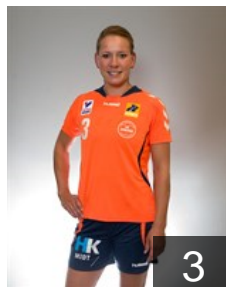

5

 DEN

Lausen-Marcher Katja

Position: Right Wing
Place of birth: Slagelse
Date of birth: 07.10.1992
Height: 169 cm

22

 DEN

Morthensen Ann-Sophie

Position: Right Wing
Place of birth: Vejle
Date of birth: 03.05.1991
Height: 169 cm

9

 DEN

Norgaard Helle

Position: Line Player
Place of birth: Odense
Date of birth: 17.04.1979
Height: 182 cm

7

EUROPEAN CUP - PLAYERS LIST

Women's European Cup - Cup Winners' Cup 2013/14

 DEN Odense Håndbold

 DEN

Offendal Nadia

Position: Centre Back
Place of birth: Greve
Date of birth: 22.10.1994
Height: -

 NOR

Seglem Siri

Position: Back
Place of birth: Flekkefjord
Date of birth: 30.03.1983
Height: 178 cm

 NED

van der Wissel Pearl

Position: Centre Back
Place of birth: Leiden
Date of birth: 14.04.1984
Height: 171 cm

 DEN

Vind Ditte

Position: Goalkeeper
Place of birth: Odense
Date of birth: 02.01.1994
Height: -

 DEN

Willumsen Nanna

Position: Right Back
Place of birth: Odense
Date of birth: 31.05.1990
Height: 181 cm