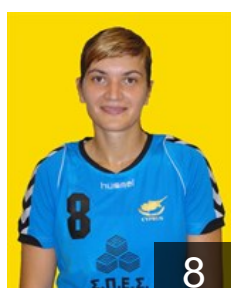

EUROPEAN CUP - PLAYERS LIST

Women's European Cup - Cup Winners' Cup 2012/13

 CYP SPE Strovolos

 CYP

Andreou Rafaella

Position: Centre Back
Place of birth: Larnaca
Date of birth: 18.07.1995
Height: 158 cm

 SRB

Dimitrijevic Andjela

Position: Left Wing
Place of birth: Belgrade
Date of birth: 04.01.1988
Height: 170 cm

 CYP

Dimitriou Anna

Position: Left Back
Place of birth: Larnaca
Date of birth: 09.09.1976
Height: 170 cm

 ROU

Dragan Anda Otilia

Position: Goalkeeper
Place of birth: Buzau
Date of birth: 03.11.1982
Height: 170 cm

 ROU

Ecaterinescu Ana-Maria

Position: Centre Back
Place of birth: Valcea
Date of birth: 17.08.1983
Height: 180 cm

 CYP

Houtri Orthodoxia

Position: Left Back
Place of birth: Larnaca
Date of birth: 28.04.1987
Height: 170 cm

 ROU

Ignat Georgiana

Position: Left Wing
Place of birth:
Date of birth: 06.02.1989
Height: -

 LAT

Kalasnikova Nadezha