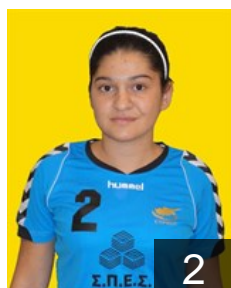

EUROPEAN CUP - PLAYERS LIST

Women's European Cup - Cup Winners' Cup 2012/13

 CYP SPE Strovolos

 CYP

Andreou Rafaella

Position: Centre Back
Place of birth: Larnaca
Date of birth: 18.07.1995
Height: 158 cm

 SRB

Dimitrijevic Andjela

Position: Left Wing
Place of birth: Belgrade
Date of birth: 04.01.1988
Height: 170 cm

 CYP

Dimitriou Anna

Position: Left Back
Place of birth: Larnaca
Date of birth: 09.09.1976
Height: 170 cm