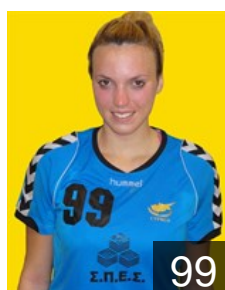

EUROPEAN CUP - PLAYERS LIST

Women's European Cup - Cup Winners' Cup 2012/13

 CYP SPE Strovolos

Left Club

 ROU

Bodor Andrea

Position: Back
Place of birth: Odorheiu
Date of birth: 07.05.1986
Height: 163 cm

Left Club on 06.02.2013

 CYP

Papa Magdalini

Position: Left Wing
Place of birth: Larnaca
Date of birth: 02.04.1994
Height: 178 cm

Left Club on 01.10.2012

 CYP

Syzinou Joanna

Position: Line Player
Place of birth: Larnaka
Date of birth: 28.02.1985
Height: 172 cm