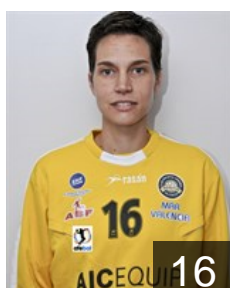

ESP
Gimeno Carolina
Position: Goalkeeper
Place of birth: VALENCIA
Date of birth: 29.06.1979
Height: 174 cm