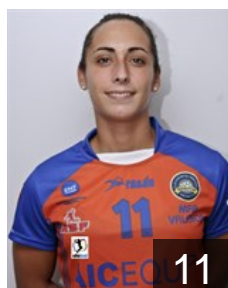

EUROPEAN CUP - PLAYERS LIST

Women's European Cup - EHF Cup 2012/13

 **ESP** Valencia Aicequip

 **ESP**
Aguas Maria Amparo
Position: Goalkeeper
Place of birth: VALENCIA
Date of birth: 11.07.1989
Height: 173 cm

 **ESP**
Alvarez Sara
Position: Right Back
Place of birth: BRUSELAS
Date of birth: 20.04.1988
Height: 156 cm

 **ESP**
Amo Silvia
Position: Left Wing
Place of birth: VALENCIA
Date of birth: 11.02.1993
Height: 160 cm

 **ESP**
Bravo Baldomero Sara
Position: Back
Place of birth: MISLATA
Date of birth: 20.09.1993
Height: 170 cm

 **ESP**
Descalzo Perez Estefania
Position: Centre Back
Place of birth: VALENCIA
Date of birth: 09.06.1990
Height: 174 cm