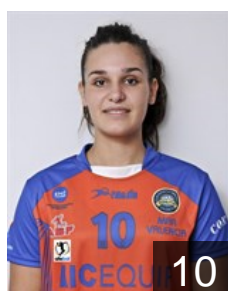

EUROPEAN CUP - PLAYERS LIST

Women's European Cup - EHF Cup 2012/13

 **ESP** Valencia Aicequip

 **ESP**
Aguas Maria Amparo
Position: Goalkeeper
Place of birth: VALENCIA
Date of birth: 11.07.1989
Height: 173 cm

 **ESP**
Alvarez Sara
Position: Right Back
Place of birth: BRUSELAS
Date of birth: 20.04.1988
Height: 156 cm

 **ESP**
Amo Silvia
Position: Left Wing
Place of birth: VALENCIA
Date of birth: 11.02.1993
Height: 160 cm

 **ESP**
Bravo Baldomero Sara
Position: Back
Place of birth: MISLATA
Date of birth: 20.09.1993
Height: 170 cm

 **ESP**
Descalzo Perez Estefania
Position: Centre Back
Place of birth: VALENCIA
Date of birth: 09.06.1990
Height: 174 cm