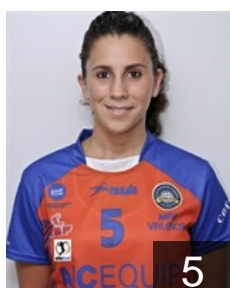

 **ESP**
Bravo Baldomero Sara
Position: Back
Place of birth: MISLATA
Date of birth: 20.09.1993
Height: 170 cm

 **ESP**
Descalzo Perez Estefania
Position: Centre Back
Place of birth: VALENCIA
Date of birth: 09.06.1990
Height: 174 cm

 **ESP**
Esterri Dolors
Position: Line Player
Place of birth: LERIDA
Date of birth: 21.06.1987
Height: 170 cm

 **ESP**
Gimeno Carolina
Position: Goalkeeper
Place of birth: VALENCIA
Date of birth: 29.06.1979
Height: 174 cm

 **ESP**
Gomez Ines
Position: Back
Place of birth: BENETUSER
Date of birth: 04.07.1992
Height: 164 cm

 **ESP**
Herreros Beatriz
Position: Line Player
Place of birth: VALENCIA
Date of birth: 05.03.1990
Height: 173 cm

 **ESP**
Lozano Ines
Position: Left Wing
Place of birth: SAGUNTO
Date of birth: 08.06.1994
Height: 165 cm

 **ESP**
Mestre Rosa Maria
Position: Back
Place of birth: VALENCIA
Date of birth: 20.01.1989
Height: 169 cm