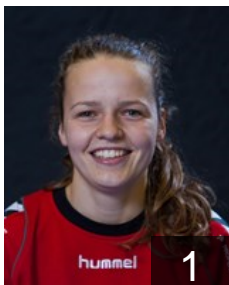

EUROPEAN CUP - PLAYERS LIST

Women's European Cup - EHF Cup 2012/13

CZE DHC Sokol Poruba

CZE

Rohackova Lenka

Position: Goalkeeper
Place of birth: Ostrava
Date of birth: 16.04.1992
Height: -