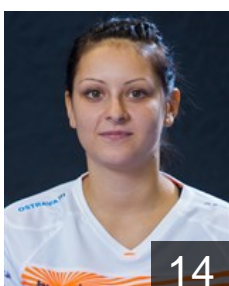

## Osinova Sylvie

Position: Right Wing  
Place of birth: Ostrava  
Date of birth: 25.09.1989  
Height: 164 cm

 CZE

## Poznarova Pavla

Position: Right Wing  
Place of birth: Zlin  
Date of birth: 26.09.1986  
Height: 181 cm

 SVK