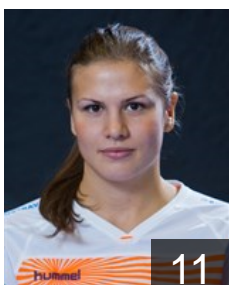

EUROPEAN CUP - PLAYERS LIST

Women's European Cup - EHF Cup 2012/13

CZE DHC Sokol Poruba

CZE

Adamkova Petra

Position: Line Player
Place of birth: Ostrava
Date of birth: 21.06.1991
Height: -