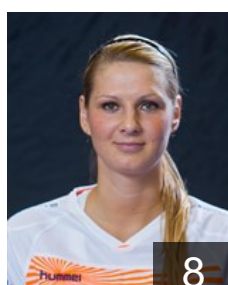

## Mylkova Barbora

Position: Centre Back  
Place of birth: Ostrava  
Date of birth: 17.07.1990  
Height: 171 cm

 CZE

## Osinova Sylvie

Position: Right Wing  
Place of birth: Ostrava  
Date of birth: 25.09.1989  
Height: 164 cm

 CZE