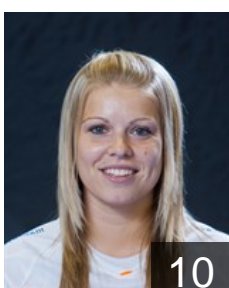

## Bartova Sabina

Position: Goalkeeper  
Place of birth: Ostrava  
Date of birth: 15.09.1992  
Height: 181 cm

 CZE

## Chrenkova Romana

Position: Left Wing  
Place of birth: Frydek Mistek  
Date of birth: 30.06.1987  
Height: 167 cm

 CZE

## Dolakova Marketa

Position: Goalkeeper  
Place of birth: Plzen  
Date of birth: 21.06.1989  
Height: 180 cm

 CZE