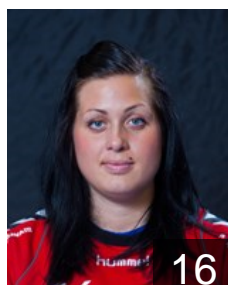

CZE

Bartova Sabina

Position: Goalkeeper
Place of birth: Ostrava
Date of birth: 15.09.1992
Height: 181 cm