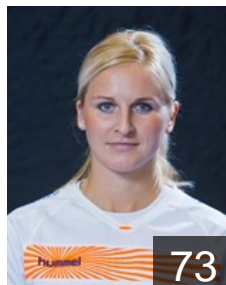

CZE

Selucka Dominika

Position: Line Player
Place of birth: SVK
Date of birth: 13.12.1987
Height: 175 cm