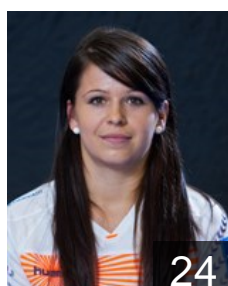

SVK

Revajova Maria

Position: Left Wing
Place of birth: Trstena
Date of birth: 22.12.1991
Height: 170 cm