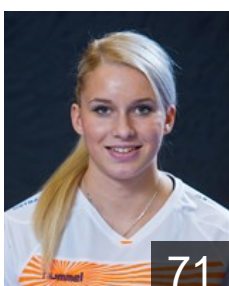

## Dolakova Marketa

Position: Goalkeeper  
Place of birth: Plzen  
Date of birth: 21.06.1989  
Height: 180 cm

 CZE

## Hrbkova Michaela

Position: Right Wing  
Place of birth: Olomouc  
Date of birth: 14.07.1987  
Height: 170 cm

 CZE

## Leskova Alena

Position: Left Wing  
Place of birth: Ostrava  
Date of birth: 15.01.1986  
Height: 167 cm

 SVK