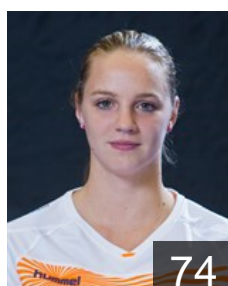

## Hrbkova Michaela

Position: Right Wing  
Place of birth: Olomouc  
Date of birth: 14.07.1987  
Height: 170 cm

 CZE

## Leskova Alena

Position: Left Wing  
Place of birth: Ostrava  
Date of birth: 15.01.1986  
Height: 167 cm

 SVK

## Micinikova Iveta

Position: Right Back  
Place of birth: Zilina  
Date of birth: 06.07.1992  
Height: 175 cm

 CZE

## Mylkova Barbora

Position: Centre Back  
Place of birth: Ostrava  
Date of birth: 17.07.1990  
Height: 171 cm

 CZE