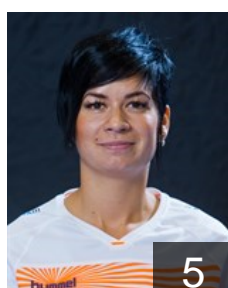

## Dolakova Marketa

Position: Goalkeeper  
Place of birth: Plzen  
Date of birth: 21.06.1989  
Height: 180 cm

 CZE

## Hrbkova Michaela

Position: Right Wing  
Place of birth: Olomouc  
Date of birth: 14.07.1987  
Height: 170 cm

 CZE