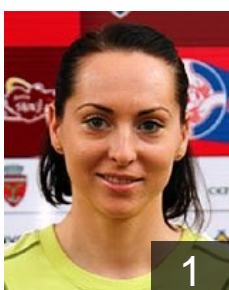

 ROU  
**Cheta Muresan A.**  
Position: Goalkeeper  
Place of birth: Zalau  
Date of birth: 05.07.1991  
Height: 190 cm

 ROU  
**Ciobanu Florica Viorica**  
Position: Left Back  
Place of birth: Slatina  
Date of birth: 25.01.1992  
Height: 178 cm

 ROU  
**Ciuciulete Andraia Georgiana**  
Position: Centre Back  
Place of birth: Bailesti  
Date of birth: 23.04.1987  
Height: 175 cm

 ROU  
**Cristoaica Mariana Irina**  
Position: Left Wing  
Place of birth: Slatina  
Date of birth: 10.05.1987  
Height: 169 cm

 ROU  
**Czechi Alina Ramona**  
Position: Left Wing  
Place of birth: Zalau  
Date of birth: 15.10.1989  
Height: 166 cm

 ROU  
**Molfea Nicoleta Daniela**  
Position: Back  
Place of birth: Slatina  
Date of birth: 09.12.1987  
Height: 177 cm

 ROU  
**Muresan Adina Maria**  
Position: Goalkeeper  
Place of birth: Zalau  
Date of birth: 07.03.1992  
Height: 175 cm

 ROU  
**Nichita Mirela Madalina**  
Position: Goalkeeper  
Place of birth: Tulcea  
Date of birth: 26.09.1985  
Height: 181 cm