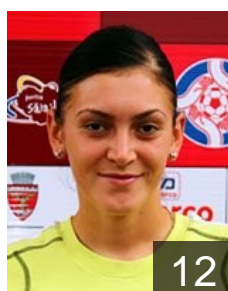

# EUROPEAN CUP - PLAYERS LIST

Women's European Cup - EHF Cup 2011/12

 ROU H.C. Zalau

 ROU  
**Ailincai Crina Elena**  
Position: Left Back  
Place of birth: Bacau  
Date of birth: 03.04.1990  
Height: 191 cm

 ROU  
**Badita Elena Carmina**  
Position: Left Wing  
Place of birth: Ramnicu Valcea  
Date of birth: 05.04.1989  
Height: 170 cm

 ROU  
**Bese Aurica Valeria**  
Position: Left Back  
Place of birth: Bistrita Nasaud  
Date of birth: 16.12.1979  
Height: 187 cm

 ROU  
**Cheta Muresan A.**  
Position: Goalkeeper  
Place of birth: Zalau  
Date of birth: 05.07.1991  
Height: 190 cm

 ROU  
**Ciobanu Florica Viorica**  
Position: Left Back  
Place of birth: Slatina  
Date of birth: 25.01.1992  
Height: 178 cm