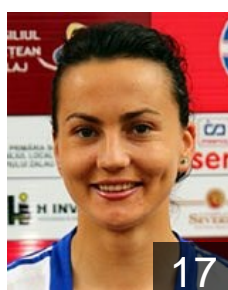

# EUROPEAN CUP - PLAYERS LIST

Women's European Cup - EHF Cup 2011/12

 ROU H.C. Zalau

 ROU  
**Ailincai Crina Elena**  
Position: Left Back  
Place of birth: Bacau  
Date of birth: 03.04.1990  
Height: 191 cm

 ROU  
**Badita Elena Carmina**  
Position: Left Wing  
Place of birth: Ramnicu Valcea  
Date of birth: 05.04.1989  
Height: 170 cm

 ROU  
**Bese Aurica Valeria**  
Position: Left Back  
Place of birth: Bistrita Nasaud  
Date of birth: 16.12.1979  
Height: 187 cm

 ROU  
**Cheta Muresan A.**  
Position: Goalkeeper  
Place of birth: Zalau  
Date of birth: 05.07.1991  
Height: 190 cm

 ROU  
**Ciobanu Florica Viorica**  
Position: Left Back  
Place of birth: Slatina  
Date of birth: 25.01.1992  
Height: 178 cm

 ROU  
**Ciuciulete Andraia Georgiana**  
Position: Centre Back  
Place of birth: Bailesti  
Date of birth: 23.04.1987  
Height: 175 cm

 ROU  
**Cristoaica Mariana Irina**  
Position: Left Wing  
Place of birth: Slatina  
Date of birth: 10.05.1987  
Height: 169 cm