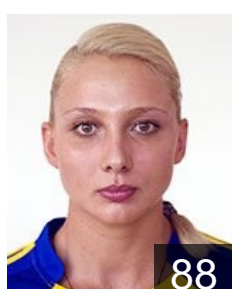

UKR
Gorilska Liliia
Position: Left Back
Place of birth: Dnepropetrovsk
Date of birth: 26.02.1988
Height: 187 cm