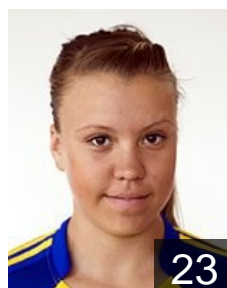

# EUROPEAN CUP - PLAYERS LIST

Women's European Cup - EHF Cup 2011/12

 RUS Astrakhanochka

 RUS  
**Anoshkina Evelina**  
Position: Goalkeeper  
Place of birth: Samara  
Date of birth: 26.06.1994  
Height: 178 cm

 RUS  
**Bogdanova Daria**  
Position: Centre Back  
Place of birth: Astrakhan  
Date of birth: 18.09.1994  
Height: 169 cm

 RUS  
**Burdigina Elena**  
Position: Goalkeeper  
Place of birth: Astrakhan  
Date of birth: 31.01.1983  
Height: 183 cm

 RUS  
**Denikaeva Daria**  
Position: Left Wing  
Place of birth: Astrakhan  
Date of birth: 27.09.1994  
Height: 168 cm

 RUS  
**Fanina Ekaterina**  
Position: Left Wing  
Place of birth: Volgograd  
Date of birth: 27.11.1989  
Height: 16700 cm