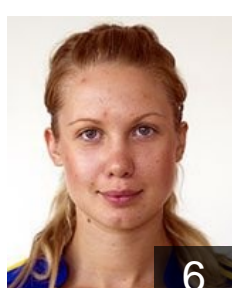

 RUS  
**Denikaeva Daria**  
Position: Left Wing  
Place of birth: Astrakhan  
Date of birth: 27.09.1994  
Height: 168 cm

 RUS  
**Fanina Ekaterina**  
Position: Left Wing  
Place of birth: Volgograd  
Date of birth: 27.11.1989  
Height: 16700 cm

 RUS  
**Frantasova Nataliya**  
Position: Right Back  
Place of birth: Astrakhan  
Date of birth: 01.09.1985  
Height: 180 cm

 UKR  
**Gorilska Liliia**  
Position: Left Back  
Place of birth: Dnepropetrovsk  
Date of birth: 26.02.1988  
Height: 187 cm

 RUS  
**Ignattchenko Anna**  
Position: Right Wing  
Place of birth: Murmansk  
Date of birth: 02.08.1977  
Height: 165 cm

 RUS  
**Karpenko Tamara**  
Position: Line Player  
Place of birth: Astrakhan  
Date of birth: 17.01.1988  
Height: 180 cm

 RUS  
**Klimova Elena**  
Position: Line Player  
Place of birth: Volgograd  
Date of birth: 07.11.1988  
Height: 185 cm

 RUS  
**Koroleva Nadezda**  
Position: Left Back  
Place of birth: Astrakhan  
Date of birth: 25.05.1992  
Height: 182 cm