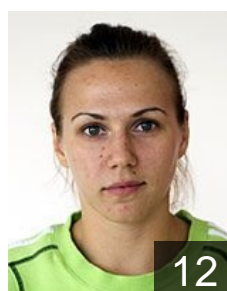

 RUS  
**Kostyukova Ekaterina**  
Position: Right Wing  
Place of birth: Volgograd  
Date of birth: 24.01.1990  
Height: 165 cm

# EUROPEAN CUP - PLAYERS LIST

Women's European Cup - EHF Cup 2011/12

 RUS Astrakhanochka

 RUS  
**Matlashova Ekaterina**  
Position: Left Back  
Place of birth: Astrakhan  
Date of birth: 25.09.1994  
Height: 180 cm

 RUS  
**Parchina Natalia**  
Position: Left Back  
Place of birth: Arkhangelsk  
Date of birth: 12.04.1977  
Height: 180 cm

 AZE  
**Peche Ekaterina**  
Position: Centre Back  
Place of birth: Astrakhan  
Date of birth: 28.10.1982  
Height: 181 cm