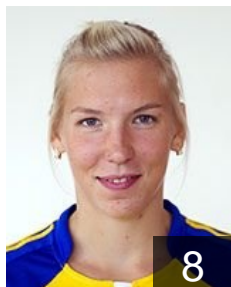

EUROPEAN CUP - PLAYERS LIST

Women's European Cup - EHF Cup 2011/12

RUS Astrakhanochka

RUS

Zhulkina Evgenia

Position: Left Back

Place of birth: Volgograd

Date of birth: 14.04.1988

Height: 185 cm