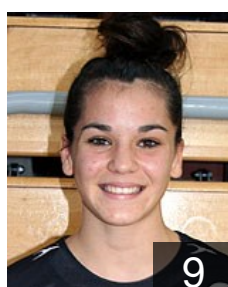

 ESP

Forner Ana Isabel

Position: Line Player
Place of birth: Valencia
Date of birth: 19.03.1975
Height: 165 cm

 BRA

Franca da Silva Fernanda

Position: Left Wing
Place of birth: Sao Bernardo
Date of birth: 25.09.1989
Height: 175 cm