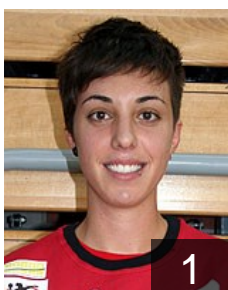

EUROPEAN CUP - PLAYERS LIST

Women's European Cup - EHF Cup 2010/11

 ESP Valencia Aicequip

 ESP

Alvares Lafuente Raquel

Position: Goalkeeper
Place of birth: Gijon-Asturias
Date of birth: 08.08.1985
Height: 180 cm