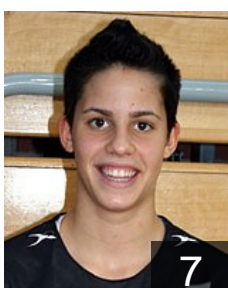

ESP

Fernandez Fraga Alicia

Position: Centre Back
Place of birth: La Coruna
Date of birth: 21.12.1992
Height: 172 cm