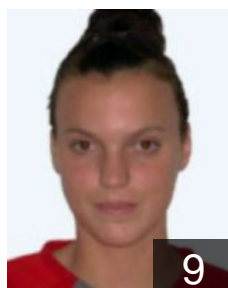

Position: Right Back
Place of birth: Nicosia
Date of birth: 19.04.1994
Height: 170 cm

23

Loseva Marija

Position: Right Wing
Place of birth: Ludza
Date of birth: 09.02.1979
Height: 170 cm

17

EUROPEAN CUP - PLAYERS LIST

Women's European Cup - EHF Cup 2009/10

 CYP SPE Strovolos

 LAT

Nikitenko Olga

Position: Left Back
Place of birth: Riga
Date of birth: 03.11.1983
Height: 170 cm

 CYP

Papa Magdalini

Position: Left Back
Place of birth: Larnaca
Date of birth: 02.04.1994
Height: 180 cm

 GRE

Simonian Ntiana

Position: Centre Back
Place of birth: Tiflida
Date of birth: 30.03.1994
Height: 170 cm

 POL

Skompska Danuta

Position: Goalkeeper
Place of birth: Nowy Tomysl
Date of birth: 03.01.1986
Height: 180 cm