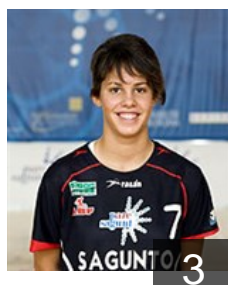

55

 GER

Danilovic Milica

Position: Left Back
Place of birth: Belgrado
Date of birth: 05.01.1975
Height: 185 cm

11

 ESP

Escribano Sanchez Mateos B.

Position: Centre Back
Place of birth: Ciudad Real
Date of birth: 04.05.1990
Height: 178 cm

7

 ESP

Fernandez Fraga Alicia

Position: Centre Back
Place of birth: La Coruna
Date of birth: 21.12.1992
Height: 172 cm

19

 UKR

Garbarenko Yuliya

Position: Right Wing
Place of birth: Kiev
Date of birth: 19.04.1983
Height: 168 cm