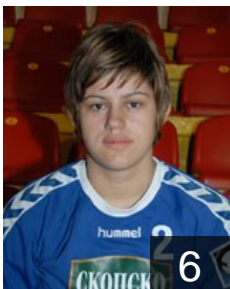

EUROPEAN CUP - PLAYERS LIST

Women's European Cup - EHF Champions League 2008/09

 MKD *Kometal Gjorce Petrov*

 BRA

Amorim Taleska A.

Position: Left Back
Place of birth: Blumenau (BRA)
Date of birth: 01.04.1983
Height: 182 cm

 MKD

Bajramoska Mirjeta

Position: Left Back
Place of birth: Skopje (MKD)
Date of birth: 22.11.1984
Height: 184 cm

 MKD

Gjeorgjijevska Elena

Position: Right Back
Place of birth: Struga (MKD)
Date of birth: 27.03.1990
Height: 180 cm