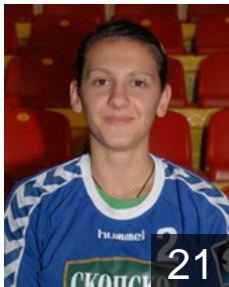

 MKD

Nikolovska Simona

Position: Right Wing
Place of birth: Skopje (MKD)
Date of birth: 23.02.1991
Height: 162 cm

 MKD

Oholanga Alegra Loki

Position: Right Back
Place of birth: Ovando (MKD)
Date of birth: 17.01.1985
Height: 178 cm

 MKD

Pecevaska Dragana

Position: Left Wing
Place of birth: Skopje (MKD)
Date of birth: 11.04.1983
Height: 170 cm

EUROPEAN CUP - PLAYERS LIST

Women's European Cup - EHF Champions League 2008/09

 MKD *Kometal Gjorce Petrov*

 MKD

Steriova Marija

Position: Left Wing
Place of birth: Skopje (MKD)
Date of birth: 19.03.1991
Height: 180 cm

 MKD

Stojkovska Iva

Position: Left Wing
Place of birth: Skopje (MKD)
Date of birth: 23.01.1991
Height: 170 cm