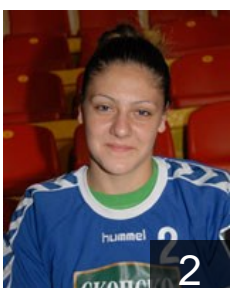

 MKD

Kresoja Dragica

Position: Centre Back
Place of birth: Beograd (SRB)
Date of birth: 13.08.1986
Height: 170 cm

 CRO

Krizanac Ana

Position: Goalkeeper
Place of birth: Split (CRO)
Date of birth: 21.04.1983
Height: 190 cm

 MKD

Mladenovska Natasha

Position: Line Player
Place of birth: Skopje (MKD)
Date of birth: 12.02.1986
Height: 180 cm

 MKD

Mrkich Slavica

Position: Left Back
Place of birth: Skopje (MKD)
Date of birth: 26.09.1991
Height: 180 cm

 MKD

Nikolovska Simona

Position: Right Wing
Place of birth: Skopje (MKD)
Date of birth: 23.02.1991
Height: 162 cm

 MKD

Oholanga Alegra Loki

Position: Right Back
Place of birth: Ovando (MKD)
Date of birth: 17.01.1985
Height: 178 cm