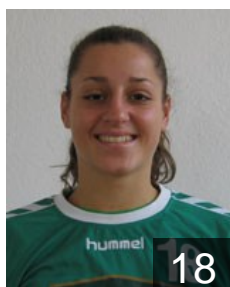

 MKD

Steriova Marija

Position: Left Wing
Place of birth: Skopje (MKD)
Date of birth: 19.03.1991
Height: 180 cm

 MKD

Stojkovska Iva

Position: Left Wing
Place of birth: Skopje (MKD)
Date of birth: 23.01.1991
Height: 170 cm

 MKD

Trenoska Veselinka

Position: Goalkeeper
Place of birth: Skopje (MKD)
Date of birth: 09.07.1985
Height: 170 cm

EUROPEAN CUP - PLAYERS LIST

Women's European Cup - EHF Champions League 2008/09

 MKD *Kometal Gjorce Petrov*

Left Club

 BRA

Amorim Eduarda Idalina

Position: Left Back
Place of birth: Blumenau (BRA)
Date of birth: 23.09.1986
Height: 194 cm

Left Club on 25.02.2009

 CRO

Bosnjak Sandra

Position:
Place of birth:
Date of birth: 31.07.1989
Height: -