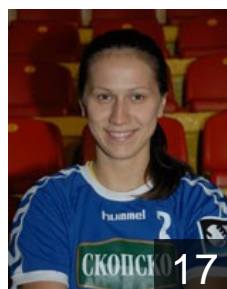

 MKD

Kresoja Dragica

Position: Centre Back
Place of birth: Beograd (SRB)
Date of birth: 13.08.1986
Height: 170 cm

 CRO

Krizanac Ana

Position: Goalkeeper
Place of birth: Split (CRO)
Date of birth: 21.04.1983
Height: 190 cm

 MKD

Mladenovska Natasha

Position: Line Player
Place of birth: Skopje (MKD)
Date of birth: 12.02.1986
Height: 180 cm

 MKD

Mrkich Slavica

Position: Left Back
Place of birth: Skopje (MKD)
Date of birth: 26.09.1991
Height: 180 cm

 MKD

Nikolovska Simona

Position: Right Wing
Place of birth: Skopje (MKD)
Date of birth: 23.02.1991
Height: 162 cm

 MKD

Oholanga Alegra Loki

Position: Right Back
Place of birth: Ovando (MKD)
Date of birth: 17.01.1985
Height: 178 cm