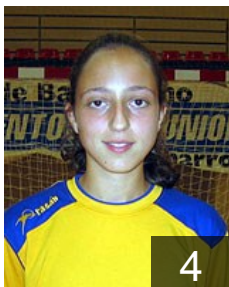

3

 **ROU**

Samson Alina Ionela

Position: Left Back
Place of birth:
Date of birth: 03.03.1987
Height: 173 cm

18

EUROPEAN CUP - PLAYERS LIST

Women's European Cup - EHF Cup 2008/09

 **ESP** *Cem. la Union Ribarroja*

 **ESP**

San Isidro Dura Beatriz

Position: Right Wing
Place of birth: Valencia
Date of birth: 02.10.1990
Height: 162 cm

 **ESP**

Segura Grau Sheila

Position: Left Back
Place of birth: Valencia
Date of birth: 22.08.1993
Height: 167 cm