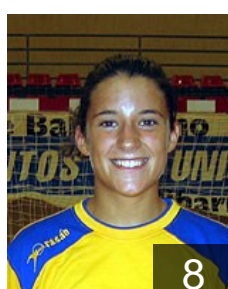

19

 **SRB**

Jelcic Miroslava

Position: Right Back
Place of birth: Novi Sad
Date of birth: 03.05.1979
Height: 180 cm

13

 **ESP**

Marti Lopez Elena

Position: Left Wing
Place of birth: Valencia
Date of birth: 13.02.1981
Height: 162 cm

7

 **ESP**

Martinez Noelia

Position: Left Wing
Place of birth: Valencia
Date of birth: 29.12.1987
Height: 164 cm

8

 **ESP**

Munoz Maria

Position: Goalkeeper
Place of birth: Valencia
Date of birth: 21.09.1984
Height: 183 cm