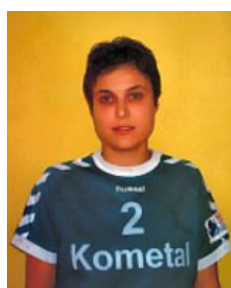

TUR
Nahcivanli Gonca
Position:
Place of birth:
Date of birth: 29.06.1979
Height: -