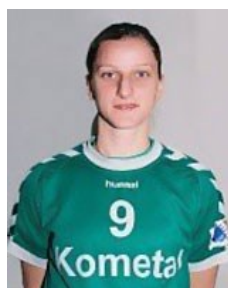

# EUROPEAN CUP - PLAYERS LIST

Women's European Cup - EHF Champions League 2005/06

 MKD *Kometal Gjorce Petrov*

 BRA  
**Amorim Eduarda Idalina**  
Position:  
Place of birth:  
Date of birth: 23.09.1986  
Height: -

 BRA  
**Amorim Taleska A.**  
Position:  
Place of birth:  
Date of birth: 01.04.1983  
Height: -

 MKD  
**Bajramoska Mirjeta**  
Position:  
Place of birth:  
Date of birth: 22.11.1984  
Height: -

 MKD  
**Crvenkoska Biljana**  
Position:  
Place of birth:  
Date of birth: 06.09.1983  
Height: -