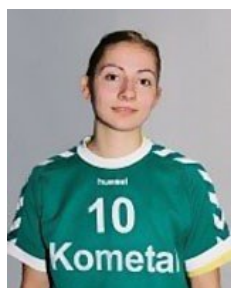

 BRA  
**Amorim Taleska A.**  
Position:  
Place of birth:  
Date of birth: 01.04.1983  
Height: -

 MKD  
**Bajramoska Mirjeta**  
Position:  
Place of birth:  
Date of birth: 22.11.1984  
Height: -

 MKD  
**Crvenkoska Biljana**  
Position:  
Place of birth:  
Date of birth: 06.09.1983  
Height: -

 MKD  
**Kolesnik Olga**  
Position:  
Place of birth:  
Date of birth: 19.09.1977  
Height: -

 UKR  
**Lukovich Nataliya**  
Position:  
Place of birth:  
Date of birth: 03.12.1975  
Height: -

 TUR  
**Nahcivanli Gonca**  
Position:  
Place of birth:  
Date of birth: 29.06.1979  
Height: -

 MKD  
**Nikolic Julija**  
Position:  
Place of birth:  
Date of birth: 20.04.1983  
Height: -

 TUR  
**Özel Yeliz**  
Position:  
Place of birth:  
Date of birth: 06.03.1980  
Height: -

 MKD  
**Oholanga Alegra Loki**  
Position:  
Place of birth:  
Date of birth: 17.01.1985  
Height: -