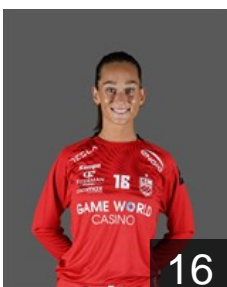

CLUB COMPETITIONS - DELEGATION LIST

EHF Champions League Women 2024/25

WOMEN'S

 ROU CSM Bucuresti - Players

 ROU

Ailincai Andreea

Position: Line Player
Place of birth: Bacau
Date of birth: 15.12.2003
Height: 190 cm

 NOR

Arntzen Emilie Hegh

Position: Left Back
Place of birth: Porsgrunn
Date of birth: 01.01.1994
Height: 184 cm

 ROU

Ciubotaru Mioara Bianca

Position: Left Back
Place of birth: Focsani
Date of birth: 14.04.2006
Height: 182 cm

 ROU

Dindiligan Alexandra

Position: Left Wing
Place of birth: Galati
Date of birth: 16.02.1997
Height: 174 cm

 SWE

Eriksson Evelina

Position: Goalkeeper
Place of birth: Österhaninge
Date of birth: 20.08.1996
Height: 185 cm

 DEN

Friis Emma Cecilie Uhrskov

Position: Left Wing
Place of birth: Herning
Date of birth: 31.10.1999
Height: 162 cm

 BRA

Goncalves Dias Moreschi G.

Position: Goalkeeper
Place of birth: Portugesa
Date of birth: 08.07.1994
Height: 190 cm