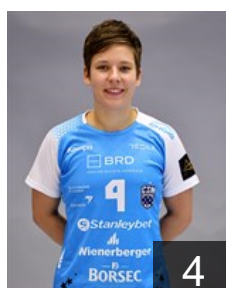

 ROU

Dindiligan Alexandra

Position: Left Wing
Place of birth: Galati
Date of birth: 16.02.1997
Height: 174 cm

 SWE

Eriksson Evelina

Position: Goalkeeper
Place of birth: Österhaninge
Date of birth: 20.08.1996
Height: 185 cm

 DEN

Friis Emma Cecilie Uhrskov

Position: Left Wing
Place of birth: Herning
Date of birth: 31.10.1999
Height: 162 cm

 BRA

Goncalves Dias Moreschi G.

Position: Goalkeeper
Place of birth: Portugesa
Date of birth: 08.07.1994
Height: 190 cm

 GER

Grijseels Alina

Position: Centre Back
Place of birth: Wesel
Date of birth: 12.04.1996
Height: 175 cm

 ROU

Hosu Daciana

Position: Goalkeeper
Place of birth: Bistri?a
Date of birth: 16.01.1998
Height: 182 cm