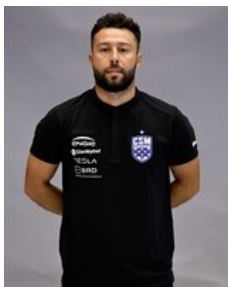

ROU CSM Bucuresti - Team Officials

ROU
Alexandru Florin Cosmin
Masseur
Date of birth: 21.05.1990