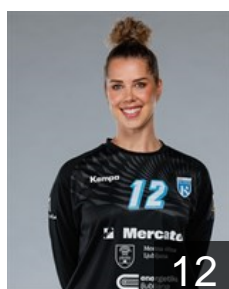

CLUB COMPETITIONS - DELEGATION LIST

EHF Champions League Women 2024/25

WOMEN'S

SLO Krim Mercator Ljubljana - Players

SLO

Abina Ana

Position: Left Back
Place of birth: Ljubljana
Date of birth: 30.07.1997
Height: 180 cm

SLO

Abina Ema

Position: Left Wing
Place of birth: Ljubljana
Date of birth: 18.02.1999
Height: 170 cm

BRA

Arenhart Barbara Elisabeth

Position: Goalkeeper
Place of birth: Novo Hamburgo
Date of birth: 04.10.1986
Height: 181 cm

MNE

Brnovic Tatjana

Position: Line Player
Place of birth: Cetinje
Date of birth: 09.11.1998
Height: 184 cm

SLO

Đajic Dijana

Position: Goalkeeper
Place of birth: Ljubljana
Date of birth: 03.10.2004
Height: 185 cm