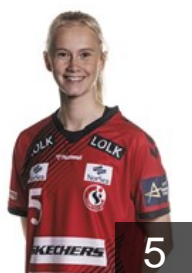

CLUB COMPETITIONS - DELEGATION LIST

EHF Champions League Women 2024/25

WOMEN'S

DEN Team Esbjerg - Players

DEN

Gade Caroline

Position: Right Wing
Place of birth: Esbjerg
Date of birth: 11.07.2004
Height: 169 cm

SWE

Hansson Elin Viktoria

Position: Left Wing
Place of birth: Stockholm
Date of birth: 07.08.1996
Height: 173 cm

DEN

Haugsted Line

Position: Left Back
Place of birth: Skive
Date of birth: 11.11.1994
Height: 179 cm