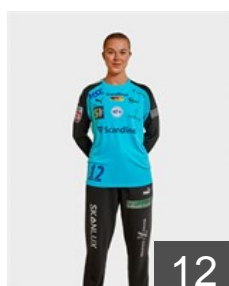

CLUB COMPETITIONS - DELEGATION LIST

EHF Champions League Women 2024/25

WOMEN'S

DEN Nykøbing Falster Håndbold - Players

DEN

Bardrum Sofie

Position: Line Player
Place of birth: Svendborg
Date of birth: 03.04.1996
Height: 173 cm

34

SWE

Börjesson S.

Position: Goalkeeper
Place of birth: Udevalla
Date of birth: 31.05.1997
Height: 186 cm

1

NOR

Broch C.

Position: Goalkeeper
Place of birth: Oslo
Date of birth: 30.06.1998
Height: 187 cm

12

DEN

Christiansen Line Haupt

Position: Goalkeeper
Place of birth: Naestved
Date of birth: 04.02.2003
Height: 183 cm

16

DEN

Greve Cecilie

Position: Goalkeeper
Place of birth: Holbæk
Date of birth: 19.01.1992
Height: 185 cm