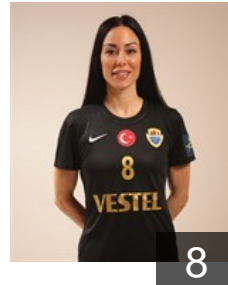

DEN
Böhme Simone

Position: Right Wing
Place of birth: RANDERS
Date of birth: 17.08.1991
Height: 169 cm

TUR
Çaliskan Neslihan

Position: Left Back
Place of birth: IZMIR
Date of birth: 29.07.1997
Height: 181 cm

ANG
Carlos Azenaide Danila Jose

Position: Right Back
Place of birth: LUANDA
Date of birth: 14.06.1990
Height: 176 cm

FRA
Chebbah Mouna

Position: Centre Back
Place of birth: mahdia
Date of birth: 08.07.1982
Height: 167 cm