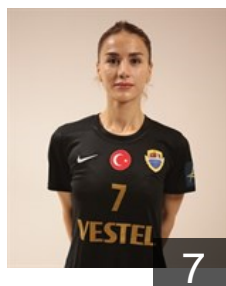

TUR

Sarikaya Kübra

Position: Left Wing
Place of birth: Istanbul
Date of birth: 14.10.1996
Height: 168 cm