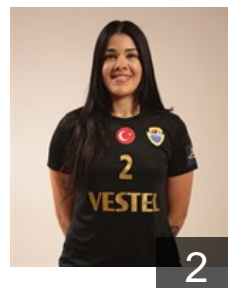

DEN
Böhme Simone

Position: Right Wing
Place of birth: RANDERS
Date of birth: 17.08.1991
Height: 169 cm

TUR
Çaliskan Neslihan

Position: Left Back
Place of birth: IZMIR
Date of birth: 29.07.1997
Height: 181 cm

ANG
Carlos Azenaide Danila Jose

Position: Right Back
Place of birth: LUANDA
Date of birth: 14.06.1990
Height: 176 cm

FRA
Chebbah Mouna

Position: Centre Back
Place of birth: mahdia
Date of birth: 08.07.1982
Height: 167 cm