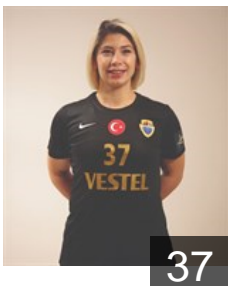

DEN
Böhme Simone

Position: Right Wing
Place of birth: RANDERS
Date of birth: 17.08.1991
Height: 169 cm

TUR
Çaliskan Neslihan

Position: Left Back
Place of birth: IZMIR
Date of birth: 29.07.1997
Height: 181 cm

ANG
Carlos Azenaide Danila Jose

Position: Right Back
Place of birth: LUANDA
Date of birth: 14.06.1990
Height: 176 cm

FRA
Chebbah Mouna

Position: Centre Back
Place of birth: mahdia
Date of birth: 08.07.1982
Height: 167 cm

BRA
Da Silva Vieira Samara

Position: Left Back
Place of birth: Natal/RN
Date of birth: 07.10.1991
Height: 183 cm

TUR
Demirçelen Ceren

Position: Line Player
Place of birth: ANKARA
Date of birth: 23.02.1992
Height: 171 cm