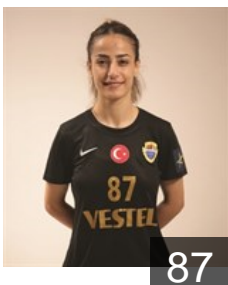

ANG
Carlos Azenaide Danila Jose

Position: Right Back
Place of birth: LUANDA
Date of birth: 14.06.1990
Height: 176 cm

FRA
Chebbah Mouna

Position: Centre Back
Place of birth: mahdia
Date of birth: 08.07.1982
Height: 167 cm

BRA
Da Silva Vieira Samara

Position: Left Back
Place of birth: Natal/RN
Date of birth: 07.10.1991
Height: 183 cm

TUR
Demirçelen Ceren

Position: Line Player
Place of birth: ANKARA
Date of birth: 23.02.1992
Height: 171 cm

TUR
Durdu Merve

Position: Goalkeeper
Place of birth: SIVAS
Date of birth: 15.04.1996
Height: 182 cm

TUR
Gökdemir Emine

Position: Right Wing
Place of birth: aksaray
Date of birth: 01.02.2003
Height: 163 cm