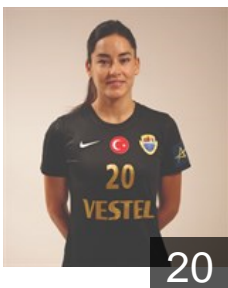

DEN
Böhme Simone

Position: Right Wing
Place of birth: RANDERS
Date of birth: 17.08.1991
Height: 169 cm

TUR
Çaliskan Neslihan

Position: Left Back
Place of birth: IZMIR
Date of birth: 29.07.1997
Height: 181 cm

ANG
Carlos Azenaide Danila Jose

Position: Right Back
Place of birth: LUANDA
Date of birth: 14.06.1990
Height: 176 cm

FRA
Chebbah Mouna

Position: Centre Back
Place of birth: mahdia
Date of birth: 08.07.1982
Height: 167 cm