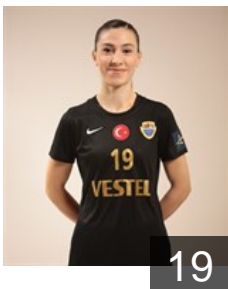

EUROPEAN CUP - PLAYERS LIST

EHF Champions League Women 2022/23

WOMEN'S

TUR Kastamonu Belediyesi GSK

TUR
Akgün Göktepe Nurceren

Position: Line Player
Place of birth: ANTALYA
Date of birth: 20.06.1992
Height: 181 cm

DEN
Böhme Simone

Position: Right Wing
Place of birth: RANDERS
Date of birth: 17.08.1991
Height: 169 cm

TUR
Çaliskan Neslihan

Position: Left Back
Place of birth: IZMIR
Date of birth: 29.07.1997
Height: 181 cm

ANG
Carlos Azenaide Danila Jose

Position: Right Back
Place of birth: LUANDA
Date of birth: 14.06.1990
Height: 176 cm

FRA
Chebbah Mouna

Position: Centre Back
Place of birth: mahdia
Date of birth: 08.07.1982
Height: 167 cm