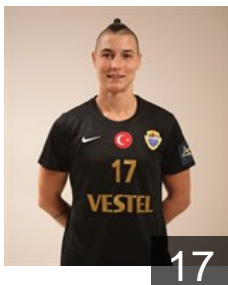

TUR
Göker Yaren Berfe

Position: Goalkeeper
Place of birth: BURSA
Date of birth: 05.11.1999
Height: 183 cm

TUR
Göksel Gülhannur

Position: Goalkeeper
Place of birth: kastamonu
Date of birth: 29.08.2005
Height: 174 cm

TUR
Iskenderoglu Serpil

Position: Centre Back
Place of birth: istanbul
Date of birth: 15.07.1982
Height: 167 cm

EUROPEAN CUP - PLAYERS LIST

EHF Champions League Women 2022/23

WOMEN'S

 TUR Kastamonu Belediyesi GSK

 CRO

Jezic Katarina

Position: Line Player
Place of birth: RIJEKA
Date of birth: 19.12.1992
Height: 173 cm

 MNE

Mehmedovic Majda

Position: Left Wing
Place of birth: PODGORICA
Date of birth: 25.05.1990
Height: 169 cm