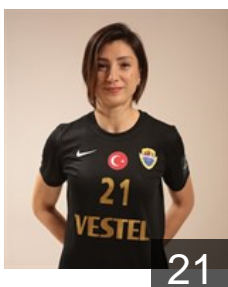

 TUR

Sancak Nursah

Position: Left Wing
Place of birth: BURSA
Date of birth: 24.10.1997
Height: 165 cm

 TUR

Sarikaya Kübra

Position: Left Wing
Place of birth: Istanbul
Date of birth: 14.10.1996
Height: 168 cm