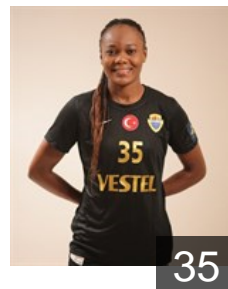

EUROPEAN CUP - PLAYERS LIST

EHF Champions League Women 2022/23

WOMEN'S

TUR Kastamonu Belediyesi GSK

TUR
Akgün Göktepe Nurceren

Position: Line Player
Place of birth: ANTALYA
Date of birth: 20.06.1992
Height: 181 cm

DEN
Böhme Simone

Position: Right Wing
Place of birth: RANDERS
Date of birth: 17.08.1991
Height: 169 cm

TUR
Çaliskan Neslihan

Position: Left Back
Place of birth: IZMIR
Date of birth: 29.07.1997
Height: 181 cm

ANG
Carlos Azenaide Danila Jose

Position: Right Back
Place of birth: LUANDA
Date of birth: 14.06.1990
Height: 176 cm

FRA
Chebbah Mouna

Position: Centre Back
Place of birth: mahdia
Date of birth: 08.07.1982
Height: 167 cm