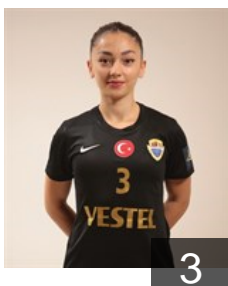

TUR
Iskenderoglu Serpil

Position: Centre Back
Place of birth: istanbul
Date of birth: 15.07.1982
Height: 167 cm

EUROPEAN CUP - PLAYERS LIST

EHF Champions League Women 2022/23

WOMEN'S

 TUR Kastamonu Belediyesi GSK

 CRO

Jezic Katarina

Position: Line Player
Place of birth: RIJEKA
Date of birth: 19.12.1992
Height: 173 cm

 MNE

Mehmedovic Majda

Position: Left Wing
Place of birth: PODGORICA
Date of birth: 25.05.1990
Height: 169 cm

 TUR

Sancak Nursah

Position: Left Wing
Place of birth: BURSA
Date of birth: 24.10.1997
Height: 165 cm

 TUR

Sarikaya Kübra

Position: Left Wing
Place of birth: Istanbul
Date of birth: 14.10.1996
Height: 168 cm