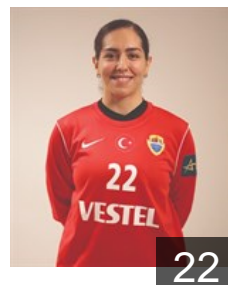

ANG
Carlos Azenaide Danila Jose

Position: Right Back
Place of birth: LUANDA
Date of birth: 14.06.1990
Height: 176 cm

FRA
Chebbah Mouna

Position: Centre Back
Place of birth: mahdia
Date of birth: 08.07.1982
Height: 167 cm

BRA
Da Silva Vieira Samara

Position: Left Back
Place of birth: Natal/RN
Date of birth: 07.10.1991
Height: 183 cm

TUR
Demirçelen Ceren

Position: Line Player
Place of birth: ANKARA
Date of birth: 23.02.1992
Height: 171 cm

TUR
Durdu Merve

Position: Goalkeeper
Place of birth: SIVAS
Date of birth: 15.04.1996
Height: 182 cm

TUR
Gökdemir Emine

Position: Right Wing
Place of birth: aksaray
Date of birth: 01.02.2003
Height: 163 cm