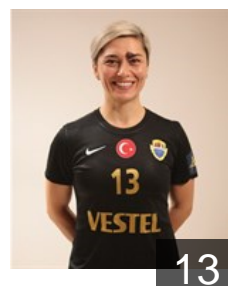

TUR
Iskenderoglu Serpil

Position: Centre Back
Place of birth: istanbul
Date of birth: 15.07.1982
Height: 167 cm