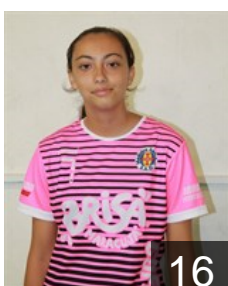

Position: Goalkeeper
Place of birth: Funchal
Date of birth: 09.11.2006
Height: 166 cm

 POR

Morais Patrícia

Position: Line Player
Place of birth: Funchal
Date of birth: 24.07.1999
Height: 170 cm

 POR

Pires Joana

Position: Left Back
Place of birth: Lisboa
Date of birth: 23.03.2003
Height: 168 cm

 POR

Ribeiro Joana

Position: Centre Back
Place of birth: Funchal
Date of birth: 30.01.1995
Height: 171 cm

 POR

Rodrigues Patrícia

Position: Right Back
Place of birth: Coimbra
Date of birth: 06.11.1997
Height: 165 cm

 POR

Santos Carlota

Position: Goalkeeper
Place of birth: Funchal
Date of birth: 02.06.2007
Height: 167 cm

 BRA

Santos Greyce

Position: Left Back
Place of birth: São Paulo - São
Date of birth: 25.05.1986
Height: 165 cm

 POR

Silva Catarina

Position: Left Wing
Place of birth: Funchal
Date of birth: 05.01.2005
Height: 162 cm

 BRA

Soares Suelma