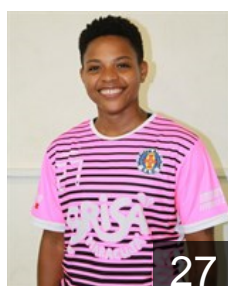

Position: Right Back
Place of birth: Coimbra
Date of birth: 06.11.1997
Height: 165 cm

 POR

Santos Carlota

Position: Goalkeeper
Place of birth: Funchal
Date of birth: 02.06.2007
Height: 167 cm

 BRA

Santos Greyce

Position: Left Back
Place of birth: São Paulo - São
Date of birth: 25.05.1986
Height: 165 cm

 POR

Silva Catarina

Position: Left Wing
Place of birth: Funchal
Date of birth: 05.01.2005
Height: 162 cm

 BRA

Soares Suelma

Position: Goalkeeper
Place of birth: São Luís
Date of birth: 10.02.1995
Height: 176 cm

 POR

Sousa Margarida

Position: Right Wing
Place of birth: Funchal
Date of birth: 19.12.2005
Height: 163 cm

 BRA

Souza Marilene