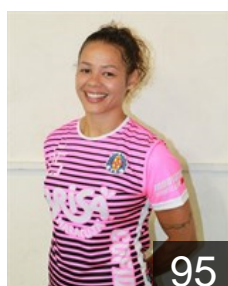

Position: Goalkeeper
Place of birth: Funchal
Date of birth: 09.11.2006
Height: 166 cm

 POR

Morais Patrícia

Position: Line Player
Place of birth: Funchal
Date of birth: 24.07.1999
Height: 170 cm

 POR

Pires Joana

Position: Left Back
Place of birth: Lisboa
Date of birth: 23.03.2003
Height: 168 cm

 POR

Ribeiro Joana

Position: Centre Back
Place of birth: Funchal
Date of birth: 30.01.1995
Height: 171 cm

 POR

Rodrigues Patrícia

Position: Right Back
Place of birth: Coimbra
Date of birth: 06.11.1997
Height: 165 cm

 POR

Santos Carlota

Position: Goalkeeper
Place of birth: Funchal
Date of birth: 02.06.2007
Height: 167 cm

 BRA

Santos Greyce

Position: Left Back
Place of birth: São Paulo - São
Date of birth: 25.05.1986
Height: 165 cm

 POR

Silva Catarina

Position: Left Wing
Place of birth: Funchal
Date of birth: 05.01.2005
Height: 162 cm

 BRA

Soares Suelma