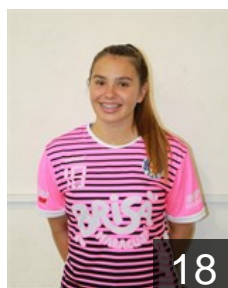

 ANG
Cruz Oliveira Rissia Inoani
Position: Line Player
Place of birth: Luanda
Date of birth: 23.04.1995
Height: 180 cm

 POR
Duarte Maria
Position: Centre Back
Place of birth: Aveiro
Date of birth: 22.03.1998
Height: 162 cm

 POR
Duarte Neide
Position: Right Wing
Place of birth: Aveiro
Date of birth: 16.02.2000
Height: 160 cm

 POR
Freitas Débora
Position: Left Back
Place of birth: Funchal
Date of birth: 20.11.2006
Height: 166 cm

 POR
Freitas Lia
Position: Centre Back
Place of birth: Funchal
Date of birth: 22.04.2005
Height: 162 cm

 POR
Góis Isabel
Position: Goalkeeper
Place of birth: Valencia
Date of birth: 10.10.1995
Height: 182 cm

 POR
Gonçalves Luana
Position: Left Wing
Place of birth: Funchal
Date of birth: 29.11.2005
Height: 158 cm

 POR
Henriques Francisca
Position: Left Back
Place of birth: Funchal
Date of birth: 25.02.2004
Height: 166 cm