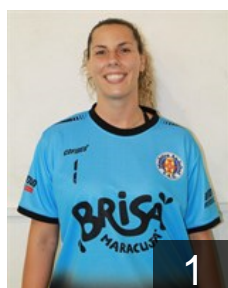

 POR
Correia Tavares Erica Isabel
Position: Right Back
Place of birth: Lisboa
Date of birth: 30.08.1996
Height: 169 cm

 POR
Costa Ana
Position: Left Back
Place of birth: Funchal
Date of birth: 10.08.2006
Height: 180 cm

 ANG
Cruz Oliveira Rissia Inoani
Position: Line Player
Place of birth: Luanda
Date of birth: 23.04.1995
Height: 180 cm

 POR
Duarte Maria
Position: Centre Back
Place of birth: Aveiro
Date of birth: 22.03.1998
Height: 162 cm

 POR
Duarte Neide
Position: Right Wing
Place of birth: Aveiro
Date of birth: 16.02.2000
Height: 160 cm

 POR
Freitas Débora
Position: Left Back
Place of birth: Funchal
Date of birth: 20.11.2006
Height: 166 cm

 POR
Freitas Lia
Position: Centre Back
Place of birth: Funchal
Date of birth: 22.04.2005
Height: 162 cm

 POR
Góis Isabel
Position: Goalkeeper
Place of birth: Valencia
Date of birth: 10.10.1995
Height: 182 cm