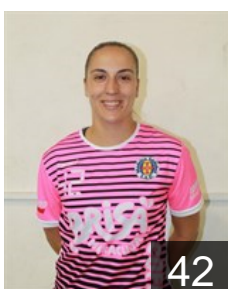

 POR
Gonçalves Luana
Position: Left Wing
Place of birth: Funchal
Date of birth: 29.11.2005
Height: 158 cm

 POR
Henriques Francisca
Position: Left Back
Place of birth: Funchal
Date of birth: 25.02.2004
Height: 166 cm

EUROPEAN CUP - PLAYERS LIST

EHF European Cup Women 2022/23

 POR Madeira Andebol SAD

 POR

Jesus Luana

Position: Left Wing
Place of birth: Funchal
Date of birth: 22.02.2004
Height: 162 cm

 POR

Mesquita Iara

Position: Goalkeeper
Place of birth: Funchal
Date of birth: 09.11.2006
Height: 166 cm

 POR

Morais Patrícia

Position: Line Player
Place of birth: Funchal
Date of birth: 24.07.1999
Height: 170 cm

 POR

Pires Joana

Position: Left Back
Place of birth: Lisboa
Date of birth: 23.03.2003
Height: 168 cm

 POR

Ribeiro Joana

Position: Centre Back
Place of birth: Funchal
Date of birth: 30.01.1995
Height: 171 cm

 POR

Rodrigues Patrícia