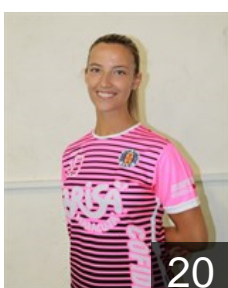

EUROPEAN CUP - PLAYERS LIST

EHF European Cup Women 2022/23

 POR Madeira Andebol SAD

 POR

Jesus Luana

Position: Left Wing
Place of birth: Funchal
Date of birth: 22.02.2004
Height: 162 cm

 POR

Mesquita Iara

Position: Goalkeeper
Place of birth: Funchal
Date of birth: 09.11.2006
Height: 166 cm

 POR

Morais Patrícia

Position: Line Player
Place of birth: Funchal
Date of birth: 24.07.1999
Height: 170 cm

 POR

Pires Joana

Position: Left Back
Place of birth: Lisboa
Date of birth: 23.03.2003
Height: 168 cm

 POR

Ribeiro Joana

Position: Centre Back
Place of birth: Funchal
Date of birth: 30.01.1995
Height: 171 cm

 POR

Rodrigues Patrícia