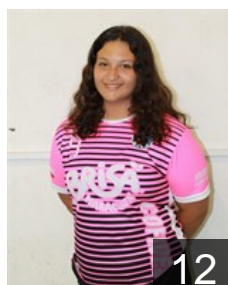

 POR
Gonçalves Luana
Position: Left Wing
Place of birth: Funchal
Date of birth: 29.11.2005
Height: 158 cm

 POR
Henriques Francisca
Position: Left Back
Place of birth: Funchal
Date of birth: 25.02.2004
Height: 166 cm

EUROPEAN CUP - PLAYERS LIST

EHF European Cup Women 2022/23

 POR Madeira Andebol SAD

 POR

Jesus Luana

Position: Left Wing
Place of birth: Funchal
Date of birth: 22.02.2004
Height: 162 cm

 POR

Mesquita Iara