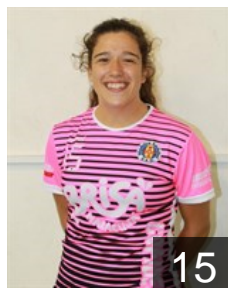

EUROPEAN CUP - PLAYERS LIST

EHF European Cup Women 2022/23

 POR Madeira Andebol SAD

 ANG
Araújo João Francisca
Position: Right Back
Place of birth:
Date of birth: 10.04.1999
Height: -

 POR
Colubali Aissa
Position: Right Back
Place of birth: Funchal
Date of birth: 25.05.2005
Height: 167 cm

 POR
Correia Tavares Erica Isabel
Position: Right Back
Place of birth: Lisboa
Date of birth: 30.08.1996
Height: 169 cm

 POR
Costa Ana
Position: Left Back
Place of birth: Funchal
Date of birth: 10.08.2006
Height: 180 cm

 ANG
Cruz Oliveira Rissia Inoani
Position: Line Player
Place of birth: Luanda
Date of birth: 23.04.1995
Height: 180 cm

 POR
Duarte Maria
Position: Centre Back
Place of birth: Aveiro
Date of birth: 22.03.1998
Height: 162 cm

 POR
Duarte Neide
Position: Right Wing
Place of birth: Aveiro
Date of birth: 16.02.2000
Height: 160 cm

 POR
Freitas Débora
Position: Left Back
Place of birth: Funchal
Date of birth: 20.11.2006
Height: 166 cm