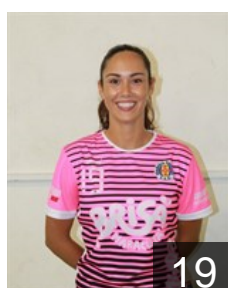

 POR
Gonçalves Luana
Position: Left Wing
Place of birth: Funchal
Date of birth: 29.11.2005
Height: 158 cm

 POR
Henriques Francisca
Position: Left Back
Place of birth: Funchal
Date of birth: 25.02.2004
Height: 166 cm

EUROPEAN CUP - PLAYERS LIST

EHF European Cup Women 2022/23

 POR Madeira Andebol SAD

 POR

Jesus Luana

Position: Left Wing
Place of birth: Funchal
Date of birth: 22.02.2004
Height: 162 cm

 POR

Mesquita Iara

Position: Goalkeeper
Place of birth: Funchal
Date of birth: 09.11.2006
Height: 166 cm

 POR

Morais Patrícia

Position: Line Player
Place of birth: Funchal
Date of birth: 24.07.1999
Height: 170 cm

 POR

Pires Joana

Position: Left Back
Place of birth: Lisboa
Date of birth: 23.03.2003
Height: 168 cm

 POR

Ribeiro Joana

Position: Centre Back
Place of birth: Funchal
Date of birth: 30.01.1995
Height: 171 cm

 POR

Rodrigues Patrícia