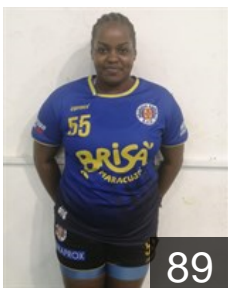

EUROPEAN CUP - PLAYERS LIST

EHF European Cup Women 2022/23

 POR Madeira Andebol SAD

 ANG
Araújo João Francisca
Position: Right Back
Place of birth:
Date of birth: 10.04.1999
Height: -

 POR
Colubali Aissa
Position: Right Back
Place of birth: Funchal
Date of birth: 25.05.2005
Height: 167 cm

 POR
Correia Tavares Erica Isabel
Position: Right Back
Place of birth: Lisboa
Date of birth: 30.08.1996
Height: 169 cm

 POR
Costa Ana
Position: Left Back
Place of birth: Funchal
Date of birth: 10.08.2006
Height: 180 cm

 ANG
Cruz Oliveira Rissia Inoani
Position: Line Player
Place of birth: Luanda
Date of birth: 23.04.1995
Height: 180 cm

 POR
Duarte Maria
Position: Centre Back
Place of birth: Aveiro
Date of birth: 22.03.1998
Height: 162 cm

 POR
Duarte Neide
Position: Right Wing
Place of birth: Aveiro
Date of birth: 16.02.2000
Height: 160 cm

 POR
Freitas Débora
Position: Left Back
Place of birth: Funchal
Date of birth: 20.11.2006
Height: 166 cm