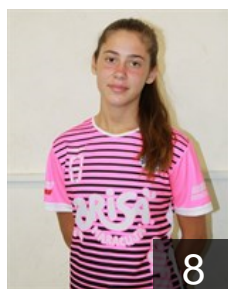

 POR
Correia Tavares Erica Isabel
Position: Right Back
Place of birth: Lisboa
Date of birth: 30.08.1996
Height: 169 cm

 POR
Costa Ana
Position: Left Back
Place of birth: Funchal
Date of birth: 10.08.2006
Height: 180 cm

 ANG
Cruz Oliveira Rissia Inoani
Position: Line Player
Place of birth: Luanda
Date of birth: 23.04.1995
Height: 180 cm

 POR
Duarte Maria
Position: Centre Back
Place of birth: Aveiro
Date of birth: 22.03.1998
Height: 162 cm

 POR
Duarte Neide
Position: Right Wing
Place of birth: Aveiro
Date of birth: 16.02.2000
Height: 160 cm

 POR
Freitas Débora
Position: Left Back
Place of birth: Funchal
Date of birth: 20.11.2006
Height: 166 cm