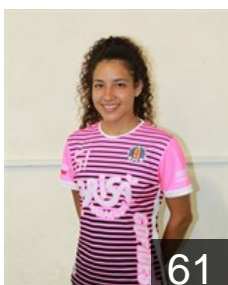

 POR
Duarte Neide
Position: Right Wing
Place of birth: Aveiro
Date of birth: 16.02.2000
Height: 160 cm

 POR
Freitas Débora
Position: Left Back
Place of birth: Funchal
Date of birth: 20.11.2006
Height: 166 cm

 POR
Freitas Lia
Position: Centre Back
Place of birth: Funchal
Date of birth: 22.04.2005
Height: 162 cm

 POR
Góis Isabel
Position: Goalkeeper
Place of birth: Valencia
Date of birth: 10.10.1995
Height: 182 cm

 POR
Gonçalves Luana
Position: Left Wing
Place of birth: Funchal
Date of birth: 29.11.2005
Height: 158 cm

 POR
Henriques Francisca
Position: Left Back
Place of birth: Funchal
Date of birth: 25.02.2004
Height: 166 cm

EUROPEAN CUP - PLAYERS LIST

EHF European Cup Women 2022/23

 POR Madeira Andebol SAD

 POR

Jesus Luana

Position: Left Wing
Place of birth: Funchal
Date of birth: 22.02.2004
Height: 162 cm

 POR

Mesquita Iara