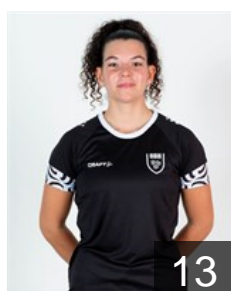

FRA

Cantin Mélina

Position: Goalkeeper
Place of birth: Brest
Date of birth: 25.11.2003
Height: 175 cm