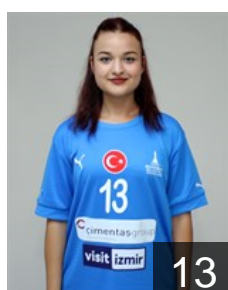

EUROPEAN CUP - PLAYERS LIST

EHF European Cup Women 2022/23

 **TUR** Izmir BSB SK

 **TUR**

Baktir Ilayda

Position: Left Wing
Place of birth: Gölcük
Date of birth: 10.08.1998
Height: 167 cm

 **TUR**

Birben Ecem

Position: Left Wing
Place of birth: Ankara
Date of birth: 05.03.1999
Height: 174 cm

 **TUR**

Ceylan Merve

Position: Line Player
Place of birth: Konak
Date of birth: 16.05.2007
Height: 170 cm

 **TUR**

Dag Sude Naz

Position: Left Back
Place of birth: BORNOVA
Date of birth: 30.05.2004
Height: 180 cm

 **TUR**

Dalli Gizem Buse

Position: Centre Back
Place of birth: KONAK
Date of birth: 07.05.2001
Height: 178 cm

 **TUR**