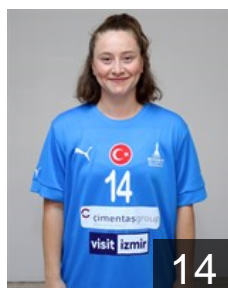

Diker Tugba

Position: Centre Back
Place of birth: Konak
Date of birth: 20.03.2005
Height: 170 cm

 **TUR**

Dindar Burcu

Position: Centre Back
Place of birth: Turgutlu
Date of birth: 08.02.1990
Height: 174 cm

 **TUR**

Gungör Sude

Position: Line Player
Place of birth: KONAK
Date of birth: 12.01.2004
Height: 178 cm

 **TUR**

Isikhan Büsra

Position: Line Player
Place of birth: Mardin
Date of birth: 01.01.1999
Height: 176 cm

 **TUR**

Islamoglu Halime

Position: Goalkeeper
Place of birth: Urla
Date of birth: 10.09.1993
Height: 172 cm

 **TUR**

Kiciroglu Sibel

Position: Left Back
Place of birth: Turgutlu
Date of birth: 07.02.1995
Height: 175 cm

 **TUR**

Koca Gizem

Position: Right Wing
Place of birth: KONAK
Date of birth: 28.01.2000
Height: 167 cm

EUROPEAN CUP - PLAYERS LIST

EHF European Cup Women 2022/23

 **TUR** Izmir BSB SK

 **TUR**

Onur Zeynep