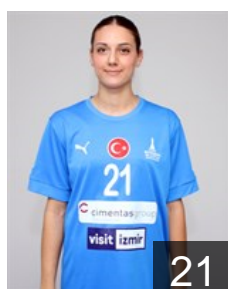

EUROPEAN CUP - PLAYERS LIST

EHF European Cup Women 2022/23

 **TUR** Izmir BSB SK

 **TUR**

Baktir Ilayda

Position: Left Wing
Place of birth: Gölcük
Date of birth: 10.08.1998
Height: 167 cm

 **TUR**

Birben Ecem

Position: Left Wing
Place of birth: Ankara
Date of birth: 05.03.1999
Height: 174 cm

 **TUR**

Ceylan Merve

Position: Line Player
Place of birth: Konak
Date of birth: 16.05.2007
Height: 170 cm

 **TUR**

Dag Sude Naz

Position: Left Back
Place of birth: BORNOVA
Date of birth: 30.05.2004
Height: 180 cm

 **TUR**

Dalli Gizem Buse

Position: Centre Back
Place of birth: KONAK
Date of birth: 07.05.2001
Height: 178 cm

 **TUR**

Position: Right Wing
Place of birth: Konak
Date of birth: 10.04.1994
Height: 170 cm

 **TUR**

Öztürk Zeynep Dilay

Position: Left Wing
Place of birth: Bornova
Date of birth: 10.04.2007
Height: 165 cm

 **ROU**