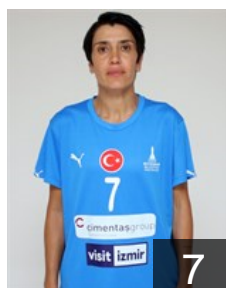

 **TUR**

Islamoglu Halime

Position: Goalkeeper
Place of birth: Urla
Date of birth: 10.09.1993
Height: 172 cm

 **TUR**

Kiciroglu Sibel

Position: Left Back
Place of birth: Turgutlu
Date of birth: 07.02.1995
Height: 175 cm

 **TUR**

Koca Gizem

Position: Right Wing
Place of birth: KONAK
Date of birth: 28.01.2000
Height: 167 cm

EUROPEAN CUP - PLAYERS LIST

EHF European Cup Women 2022/23

 **TUR** Izmir BSB SK

 **TUR**

Onur Zeynep

Position: Goalkeeper
Place of birth: KONAK
Date of birth: 23.02.2000
Height: 170 cm

 **TUR**

Özel Yeliz

Position: Centre Back
Place of birth: Ankara
Date of birth: 06.03.1980
Height: 177 cm

 **TUR**

Özgür Yasemin