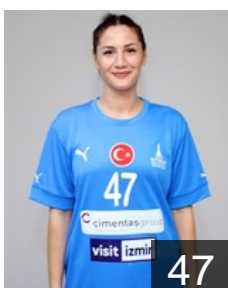

TUR

Isikhan Büsra

Position: Line Player
Place of birth: Mardin
Date of birth: 01.01.1999
Height: 176 cm