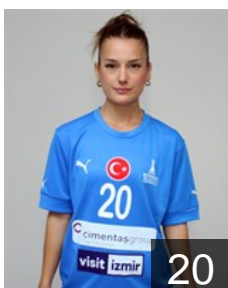

EUROPEAN CUP - PLAYERS LIST

EHF European Cup Women 2022/23

 **TUR** Izmir BSB SK

 **TUR**

Baktir Ilayda

Position: Left Wing
Place of birth: Gölcük
Date of birth: 10.08.1998
Height: 167 cm

 **TUR**

Birben Ecem

Position: Left Wing
Place of birth: Ankara
Date of birth: 05.03.1999
Height: 174 cm

 **TUR**

Ceylan Merve

Position: Line Player
Place of birth: Konak
Date of birth: 16.05.2007
Height: 170 cm

 **TUR**

Dag Sude Naz