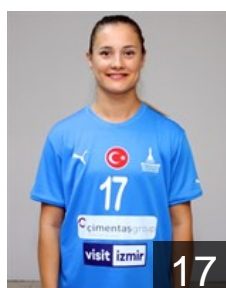

TUR

Sözmen Ece

Position: Right Back
Place of birth: Konak
Date of birth: 19.01.1994
Height: 170 cm