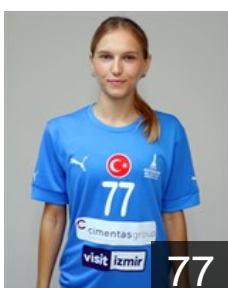

Position: Right Wing
Place of birth: Konak
Date of birth: 10.04.1994
Height: 170 cm

 **TUR**

Öztürk Zeynep Dilay

Position: Left Wing
Place of birth: Bornova
Date of birth: 10.04.2007
Height: 165 cm

 **ROU**

Rombescu Anca Mihaela

Position: Goalkeeper
Place of birth: Drobeta-Turnu
Date of birth: 15.09.1985
Height: 173 cm

 **RUS**

Savas Anastasiia

Position: Left Back
Place of birth: Rostov
Date of birth: 03.09.1983
Height: 182 cm

 **TUR**

Sögüt Esra

Position: Right Wing
Place of birth: Izmir
Date of birth: 04.01.2002
Height: 170 cm

 **TUR**

Sözmen Ece

Position: Right Back
Place of birth: Konak
Date of birth: 19.01.1994
Height: 170 cm