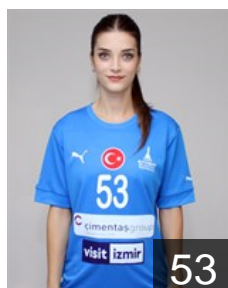

EUROPEAN CUP - PLAYERS LIST

EHF European Cup Women 2022/23

 **TUR** Izmir BSB SK

 **TUR**

Baktir Ilayda

Position: Left Wing
Place of birth: Gölcük
Date of birth: 10.08.1998
Height: 167 cm

 **TUR**

Birben Ecem

Position: Left Wing
Place of birth: Ankara
Date of birth: 05.03.1999
Height: 174 cm

 **TUR**

Ceylan Merve

Position: Line Player
Place of birth: Konak
Date of birth: 16.05.2007
Height: 170 cm

 **TUR**

Dag Sude Naz

Position: Left Back
Place of birth: BORNOVA
Date of birth: 30.05.2004
Height: 180 cm

 **TUR**

Dalli Gizem Buse

Position: Centre Back
Place of birth: KONAK
Date of birth: 07.05.2001
Height: 178 cm

 **TUR**

Position: Right Wing
Place of birth: Konak
Date of birth: 10.04.1994
Height: 170 cm

 **TUR**

Öztürk Zeynep Dilay

Position: Left Wing
Place of birth: Bornova
Date of birth: 10.04.2007
Height: 165 cm

 **ROU**