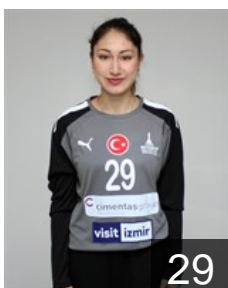

 **TUR**

Islamoglu Halime

Position: Goalkeeper
Place of birth: Urla
Date of birth: 10.09.1993
Height: 172 cm

 **TUR**

Kiciroglu Sibel

Position: Left Back
Place of birth: Turgutlu
Date of birth: 07.02.1995
Height: 175 cm

 **TUR**

Koca Gizem

Position: Right Wing
Place of birth: KONAK
Date of birth: 28.01.2000
Height: 167 cm

EUROPEAN CUP - PLAYERS LIST

EHF European Cup Women 2022/23

 **TUR** Izmir BSB SK

 **TUR**

Onur Zeynep

Position: Goalkeeper
Place of birth: KONAK
Date of birth: 23.02.2000
Height: 170 cm

 **TUR**

Özel Yeliz

Position: Centre Back
Place of birth: Ankara
Date of birth: 06.03.1980
Height: 177 cm

 **TUR**

Özgür Yasemin