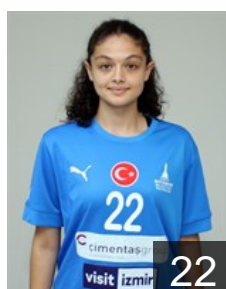

 **TUR**

Islamoglu Halime

Position: Goalkeeper
Place of birth: Urla
Date of birth: 10.09.1993
Height: 172 cm

 **TUR**

Kiciroglu Sibel

Position: Left Back
Place of birth: Turgutlu
Date of birth: 07.02.1995
Height: 175 cm

 **TUR**

Koca Gizem

Position: Right Wing
Place of birth: KONAK
Date of birth: 28.01.2000
Height: 167 cm

EUROPEAN CUP - PLAYERS LIST

EHF European Cup Women 2022/23

 **TUR** Izmir BSB SK

 **TUR**

Onur Zeynep

Position: Goalkeeper
Place of birth: KONAK
Date of birth: 23.02.2000
Height: 170 cm

 **TUR**

Özel Yeliz

Position: Centre Back
Place of birth: Ankara
Date of birth: 06.03.1980
Height: 177 cm

 **TUR**

Özgür Yasemin

Position: Right Wing
Place of birth: Konak
Date of birth: 10.04.1994
Height: 170 cm

 **TUR**

Öztürk Zeynep Dilay

Position: Left Wing
Place of birth: Bornova
Date of birth: 10.04.2007
Height: 165 cm

 **ROU**