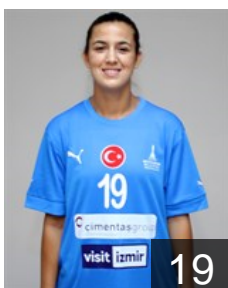

Position: Left Back
Place of birth: BORNOVA
Date of birth: 30.05.2004
Height: 180 cm

 **TUR**

Dalli Gizem Buse

Position: Centre Back
Place of birth: KONAK
Date of birth: 07.05.2001
Height: 178 cm

 **TUR**

Diker Tugba

Position: Centre Back
Place of birth: Konak
Date of birth: 20.03.2005
Height: 170 cm

 **TUR**

Dindar Burcu

Position: Centre Back
Place of birth: Turgutlu
Date of birth: 08.02.1990
Height: 174 cm

 **TUR**

Gungör Sude

Position: Line Player
Place of birth: KONAK
Date of birth: 12.01.2004
Height: 178 cm

 **TUR**

Isikhan Büsra

Position: Line Player
Place of birth: Mardin
Date of birth: 01.01.1999
Height: 176 cm

 **TUR**

Islamoglu Halime

Position: Goalkeeper
Place of birth: Urla
Date of birth: 10.09.1993
Height: 172 cm

 **TUR**

Kiciroglu Sibel

Position: Left Back
Place of birth: Turgutlu
Date of birth: 07.02.1995
Height: 175 cm