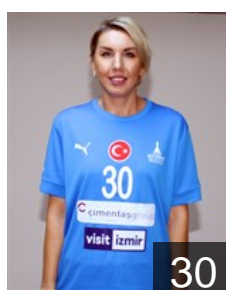

RUS

Savas Anastasiia

Position: Left Back
Place of birth: Rostov
Date of birth: 03.09.1983
Height: 182 cm