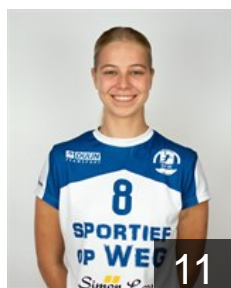

# EUROPEAN CUP - PLAYERS LIST

EHF European Cup Women 2022/23

 NED Westfriesland SEW

 NED

## Admiraal Lotte

Position: Right Back  
Place of birth: Wognum  
Date of birth: 21.07.2004  
Height: 183 cm

 NED

## Beerepoot Jolijn

Position: Back  
Place of birth: Amsterdam  
Date of birth: 30.12.2002  
Height: 185 cm

 NED