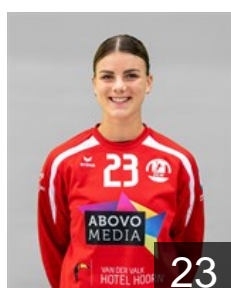

NED
Reus Femke
Position: Goalkeeper
Place of birth: Stedebroec
Date of birth: 03.01.2001
Height: 175 cm