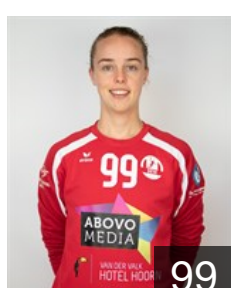

NED
van Kampen Annemarie
Position: Goalkeeper
Place of birth: N-Koggenland
Date of birth: 26.08.1992
Height: 185 cm