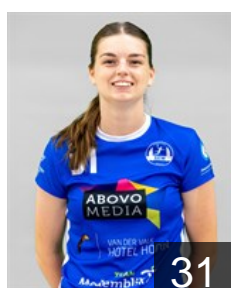

## Admiraal Lotte

Position: Right Back  
Place of birth: Wognum  
Date of birth: 21.07.2004  
Height: 183 cm

 NED

## Beerepoot Jolijn

Position: Back  
Place of birth: Amsterdam  
Date of birth: 30.12.2002  
Height: 185 cm

 NED

## Boonkamp Danique

Position: Centre Back  
Place of birth: Hoorn  
Date of birth: 12.09.1996  
Height: 178 cm

 NED

## de Jager Merel

Position: Left Back  
Place of birth: Alkmaar  
Date of birth: 10.12.2004  
Height: -

 NED