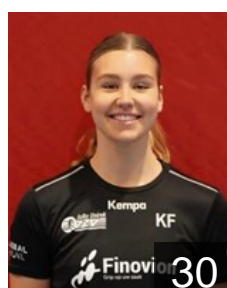

## Beerepoot Jolijn

Position: Back  
Place of birth: Amsterdam  
Date of birth: 30.12.2002  
Height: 185 cm

 NED

## de Jager Merel

Position: Left Back  
Place of birth: Alkmaar  
Date of birth: 10.12.2004  
Height: -

 NED

## de Vries Tess

Position: Back  
Place of birth: Alkmaar  
Date of birth: 04.03.2003  
Height: 183 cm

 NED

## Filemieg Kyra

Position: Back  
Place of birth: Den Helder  
Date of birth: 09.09.2004  
Height: 181 cm

 NED