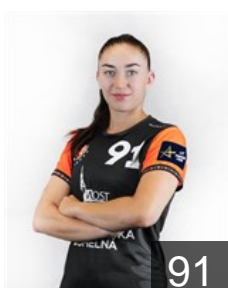

CZE

Protivová Adéla

Position: Left Back
Place of birth: Ústí nad Labem
Date of birth: 04.05.2004
Height: 178 cm

CZE

Rádová Eliška

Position: Right Back
Place of birth: Most
Date of birth: 05.11.2005
Height: 175 cm

CZE

Schüllerová Valentína

Position: Centre Back
Place of birth: Ústí nad Labem
Date of birth: 30.05.2004
Height: 174 cm

CZE

Smetková Valerie

Position: Right Back
Place of birth: Hodonín
Date of birth: 10.01.2001
Height: 174 cm

POL

Somionka Daria

Position: Line Player
Place of birth: Kartuzy
Date of birth: 07.02.1999
Height: 184 cm

LTU

Spone Ausra

Position: Left Back
Place of birth: Riga
Date of birth: 06.06.2001
Height: 184 cm

CZE