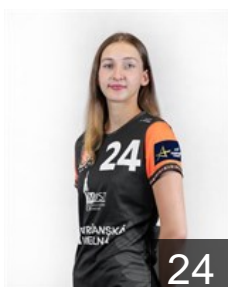

CZE

Pokorná Adéla

Position: Line Player
Place of birth: Litomerice
Date of birth: 17.03.2002
Height: 175 cm

CZE

Poláková Marie

Position: Right Wing
Place of birth: Havlíčkovuv Brod
Date of birth: 29.07.2002
Height: 175 cm

CZE

Protivová Adéla

Position: Left Back
Place of birth: Ústí nad Labem
Date of birth: 04.05.2004
Height: 178 cm

CZE

Rádová Eliška

Position: Right Back
Place of birth: Most
Date of birth: 05.11.2005
Height: 175 cm

CZE

Schüllerová Valentína

Position: Centre Back
Place of birth: Ústí nad Labem
Date of birth: 30.05.2004
Height: 174 cm

CZE

Smetková Valerie

Position: Right Back
Place of birth: Hodonín
Date of birth: 10.01.2001
Height: 174 cm