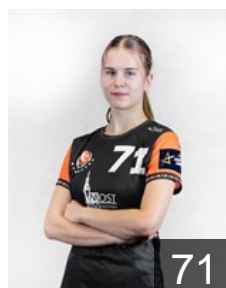

EUROPEAN CUP - PLAYERS LIST

EHF Champions League Women 2022/23

WOMEN'S

CZE DHK Banik Most

CZE

Andrýsková Veronika

Position: Left Back
Place of birth: Zlín
Date of birth: 24.05.1997
Height: 192 cm

CZE

Behenská Sofie

Position: Left Wing
Place of birth: Ústí nad Labem
Date of birth: 15.10.2004
Height: 170 cm

CZE

Cholevová Charlotte

Position: Left Back
Place of birth: Ostrava
Date of birth: 29.07.2002
Height: 174 cm