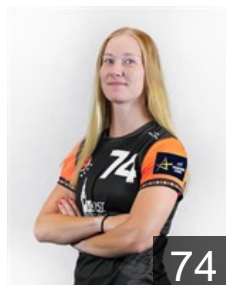

CZE

Mikulášková Veronika

Position: Centre Back
Place of birth: Olomouc
Date of birth: 16.10.2000
Height: 172 cm

SVK

Mikulčík Lucia

Position: Left Wing
Place of birth: Trnava
Date of birth: 22.06.1988
Height: 164 cm

CZE

Pokorná Adéla

Position: Line Player
Place of birth: Litomerice
Date of birth: 17.03.2002
Height: 175 cm

CZE

Poláková Marie

Position: Right Wing
Place of birth: Havlíčkovuv Brod
Date of birth: 29.07.2002
Height: 175 cm