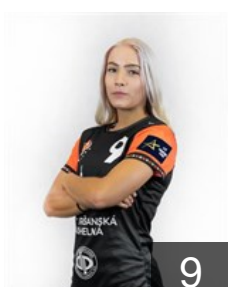

CZE

Schüllerová Valentína

Position: Centre Back
Place of birth: Ústí nad Labem
Date of birth: 30.05.2004
Height: 174 cm

CZE

Smetková Valerie

Position: Right Back
Place of birth: Hodonín
Date of birth: 10.01.2001
Height: 174 cm

POL

Somionka Daria

Position: Line Player
Place of birth: Kartuzy
Date of birth: 07.02.1999
Height: 184 cm

LTU

Spone Ausra

Position: Left Back
Place of birth: Riga
Date of birth: 06.06.2001
Height: 184 cm

CZE