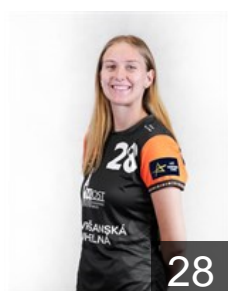

CZE

Pokorná Adéla

Position: Line Player
Place of birth: Litomerice
Date of birth: 17.03.2002
Height: 175 cm

CZE

Poláková Marie

Position: Right Wing
Place of birth: Havlíčkovuv Brod
Date of birth: 29.07.2002
Height: 175 cm

CZE

Protivová Adéla

Position: Left Back
Place of birth: Ústí nad Labem
Date of birth: 04.05.2004
Height: 178 cm

CZE

Rádová Eliška

Position: Right Back
Place of birth: Most
Date of birth: 05.11.2005
Height: 175 cm

CZE

Schüllerová Valentína

Position: Centre Back
Place of birth: Ústí nad Labem
Date of birth: 30.05.2004
Height: 174 cm

CZE

Smetková Valerie

Position: Right Back
Place of birth: Hodonín
Date of birth: 10.01.2001
Height: 174 cm