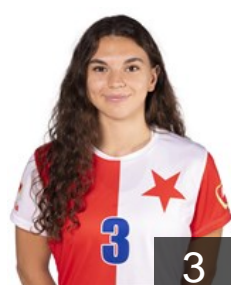

Position: Wing
Place of birth: Praha
Date of birth: 09.10.2004
Height: 167 cm

 CZE

Franková Julie

Position: Centre Back
Place of birth: Plzen
Date of birth: 04.10.2000
Height: 170 cm

 CZE

Fryčáková Vendula

Position: Wing
Place of birth: Olomouc
Date of birth: 31.05.1996
Height: 169 cm

 CZE

Holecková Veronika

Position: Back
Place of birth: Praha
Date of birth: 08.09.2003
Height: 172 cm

 CZE

Holenáková Denisa

Position: Centre Back
Place of birth: Liberec
Date of birth: 21.12.2002
Height: 173 cm