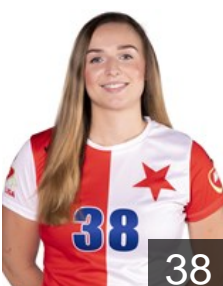

Motejlová Nikola

Position: Right Wing
Place of birth: Ustí nad Labem
Date of birth: 20.09.1997
Height: 163 cm

Mulacová Tereza

Position: Wing
Place of birth: Cheb
Date of birth: 14.04.2004
Height: 168 cm

Mydlová Katarína

Position: Back
Place of birth: Bratislava
Date of birth: 22.04.2004
Height: 173 cm

Novotná Adéla

Position: Left Back
Place of birth: Praha
Date of birth: 14.08.1998
Height: 177 cm

Švihnosová Nikola

Position: Wing
Place of birth: Praha
Date of birth: 26.05.2000
Height: 164 cm

Vavroušková Barbora

Position: Line Player
Place of birth: Ivancice
Date of birth: 14.12.2000
Height: 174 cm

Vostárková Tereza

Position: Left Back
Place of birth: Praha
Date of birth: 20.08.2002
Height: 172 cm

Vrbková Vendula

Position: Goalkeeper
Place of birth: Praha
Date of birth: 22.02.2003
Height: 178 cm

Weisenbilderová Martina

Position: Back
Place of birth: Liberec
Date of birth: 13.04.1992
Height: 183 cm