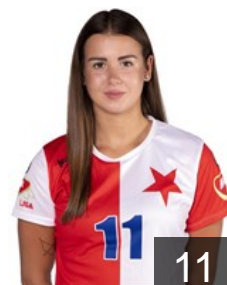

Position: Wing
Place of birth: Praha
Date of birth: 09.10.2004
Height: 167 cm

 CZE

Franková Julie

Position: Centre Back
Place of birth: Plzen
Date of birth: 04.10.2000
Height: 170 cm

 CZE

Fryčáková Vendula

Position: Wing
Place of birth: Olomouc
Date of birth: 31.05.1996
Height: 169 cm

 CZE

Holecková Veronika

Position: Back
Place of birth: Praha
Date of birth: 08.09.2003
Height: 172 cm

 CZE

Holenáková Denisa

Position: Centre Back
Place of birth: Liberec
Date of birth: 21.12.2002
Height: 173 cm