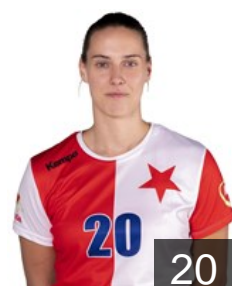

Vavroušková Barbora

Position: Line Player
Place of birth: Ivancice
Date of birth: 14.12.2000
Height: 174 cm

Vostárková Tereza

Position: Left Back
Place of birth: Praha
Date of birth: 20.08.2002
Height: 172 cm

Vrbková Vendula

Position: Goalkeeper
Place of birth: Praha
Date of birth: 22.02.2003
Height: 178 cm

Weisenbilderová Martina

Position: Back
Place of birth: Liberec
Date of birth: 13.04.1992
Height: 183 cm