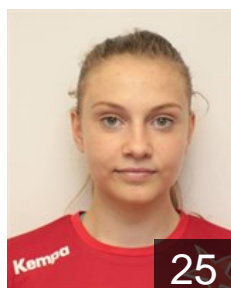

EUROPEAN CUP - PLAYERS LIST

EHF European Cup Women 2022/23

 CZE DHC Slavia Praha

 ROU

Borcan Iulia-Stefania

Position: Back
Place of birth: Bucharest
Date of birth: 06.10.2004
Height: 166 cm

 CZE

Doležalová Barbora

Position: Wing
Place of birth: Praha
Date of birth: 09.10.2004
Height: 167 cm

 CZE

Franková Julie

Position: Centre Back
Place of birth: Plzen
Date of birth: 04.10.2000
Height: 170 cm

 CZE

Fryčáková Vendula

Position: Wing
Place of birth: Olomouc
Date of birth: 31.05.1996
Height: 169 cm

 CZE

Holecková Veronika

Position: Back
Place of birth: Praha
Date of birth: 08.09.2003
Height: 172 cm

 CZE

Holenáková Denisa

Position: Centre Back
Place of birth: Liberec
Date of birth: 21.12.2002
Height: 173 cm