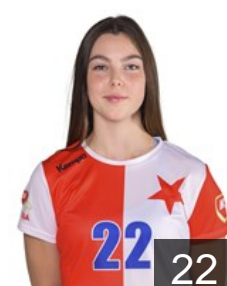

CZE

Jirásková Eliška

Position: Wing
Place of birth: Praha
Date of birth: 15.04.2004
Height: 171 cm