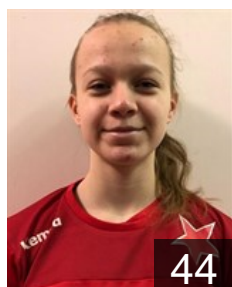

 CZE

Kudlácková Petra

Position: Goalkeeper
Place of birth: Praha
Date of birth: 17.10.1994
Height: 172 cm

 CZE

Malá Michaela

Position: Goalkeeper
Place of birth: Plzen
Date of birth: 12.01.2003
Height: 176 cm

EUROPEAN CUP - PLAYERS LIST

EHF European Cup Women 2022/23

 CZE DHC Slavia Praha

Mazánková Adéla

Position: Back
Place of birth: Jindrichuv Hradec
Date of birth: 26.03.2005
Height: 175 cm

Míšová Adriana

Position: Line Player
Place of birth: Olomouc
Date of birth: 25.11.1996
Height: 180 cm

Motejlová Nikola

Position: Right Wing
Place of birth: Ustí nad Labem
Date of birth: 20.09.1997
Height: 163 cm

Mulacová Tereza

Position: Wing
Place of birth: Cheb
Date of birth: 14.04.2004
Height: 168 cm

Mydlová Katarína