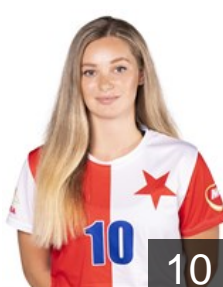

Motejlová Nikola

Position: Right Wing
Place of birth: Ustí nad Labem
Date of birth: 20.09.1997
Height: 163 cm

Mulacová Tereza

Position: Wing
Place of birth: Cheb
Date of birth: 14.04.2004
Height: 168 cm

Mydlová Katarína

Position: Back
Place of birth: Bratislava
Date of birth: 22.04.2004
Height: 173 cm

Novotná Adéla

Position: Left Back
Place of birth: Praha
Date of birth: 14.08.1998
Height: 177 cm

Švihnosová Nikola

Position: Wing
Place of birth: Praha
Date of birth: 26.05.2000
Height: 164 cm